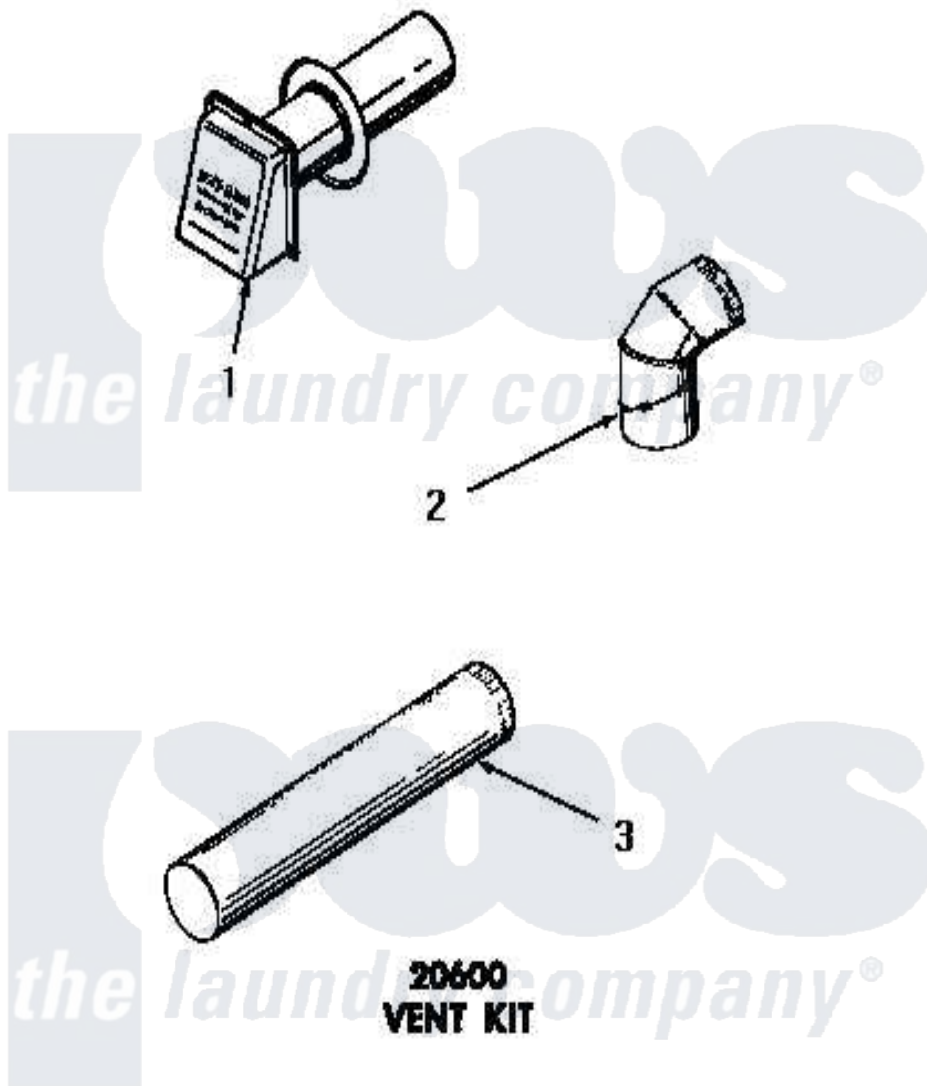

Amana DG6271 05 - 20600 VENT KIT

Amana [Residential Amana DG6271 Washer Parts](#) Parts Diagram 05 - 20600 VENT KIT
[Click on the part number to view part](#)

Item	Original Part Number	Replaced By	Status	Part Description
1	20601		Not Available	WEATHER HOOD
2	51917		Not Available	ELBOW
3	20602	20-602		Root Destroyer
NI	20600		Not Available	VENT KIT