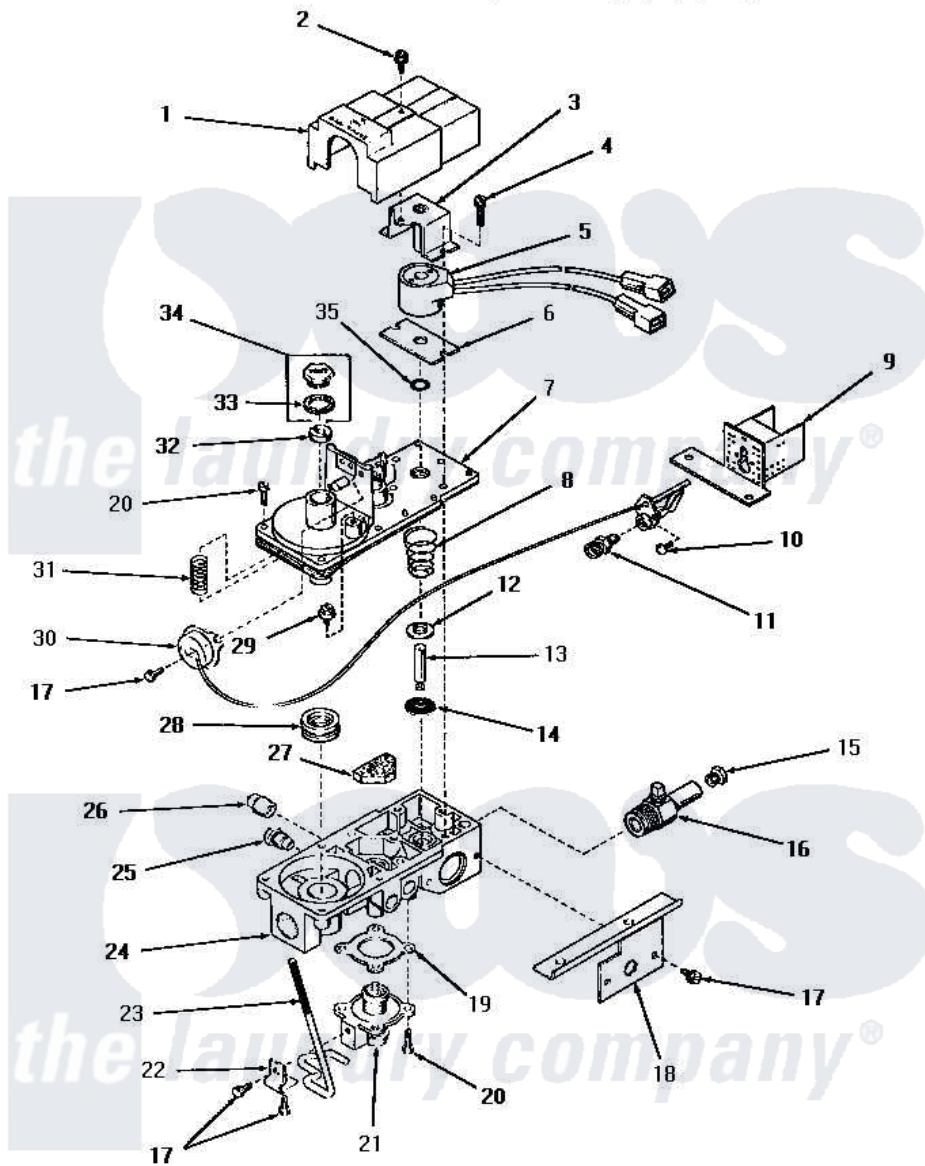

# Amana DG6271 06 - 53377 GAS VALVE (NAT. / MIXED GAS)

## 53377 GAS VALVE (NAT./MIXED GAS)

Amana [Residential Amana DG6271 Washer Parts](#) Parts Diagram 06 - 53377 GAS VALVE (NAT. / MIXED GAS)  
 Click on the part number to view part

Item	Original Part Number	Replaced By	Status	Part Description
1	53377S		Not Available	VALVE HOUSING
2	53379B		Not Available	HEX HEAD SCREW
3	53377B		Not Available	PLUNGER GUIDE AND BRACKET
4	53379C		Not Available	HEX HEAD SCREW
5	53377A		Not Available	COIL,BURNER
6	53377C		Not Available	PLATE
7	53377K		Not Available	VALVE COVER AND GASKET
8	53377Y		Not Available	VALVE SPRING
9	53377F		Not Available	PILOT SHIELD
10	53379F		Not Available	ROUND HEAD SCREW
11	<a href="#">53387</a>			Orifice, NG
12	53377L		Not Available	STIFFENER
13	53377M		Not Available	PLUNGER SHAFT
14	53377N		Not Available	PLUNGER SEAT
15	51209		Not Available	ORIFICE,NG

16	53377W	Not Available	BURNER ORIFICE ADAPTER
17	53379D	Not Available	HEX HEAD SCREW
18	53377Q	Not Available	MOUNTING BRACKET
19	53377H	Not Available	GASKET
20	53379E	Not Available	HEX HEAD SCREW
21	53377G	Not Available	RESET VALVE
22	53377U	Not Available	CLAMP
23	53377J	Not Available	RESET LEVER
24	53377P	Not Available	VALVE BODY
25	53377V	Not Available	SCREW, COMPRESSION
26	<a href="#">20247</a>		Plug, Pipe
27	53377T	Not Available	FILTER
28	52966R	Not Available	REGULATOR SEAT
29	53377Z	Not Available	HEX HEAD SCREW
30	53377E	Not Available	BURNER, PILOT
31	53377X	Not Available	REGULATOR SPRING
32	52966M	Not Available	REGULATOR SCREW
33	52966L	Not Available	GASKET
34	53558	Not Available	SCREW, VENT
35	53377D	Not Available	O-RING
NI	53377	Not Available	VALVE, GAS