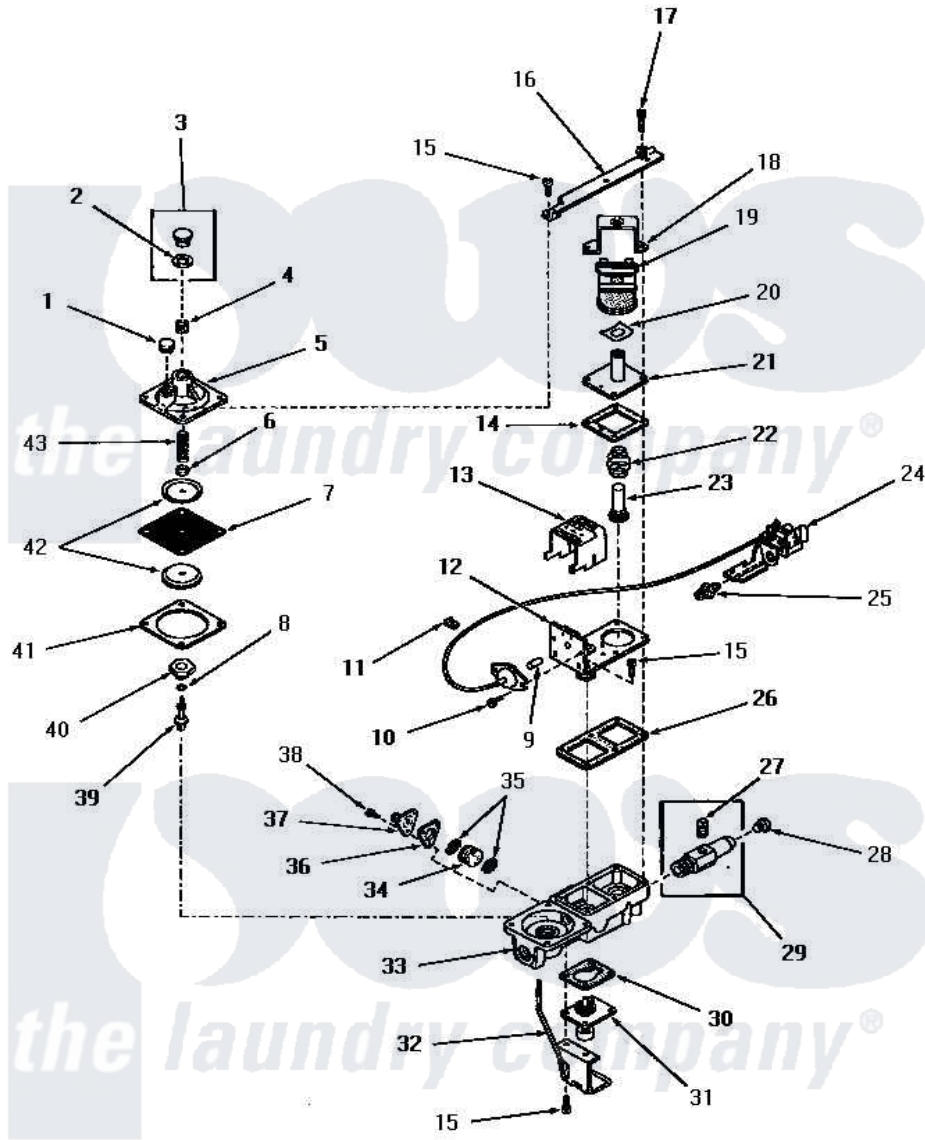

Amana DG6271 07 - 54488 GAS VALVE (NAT. / MIXED GAS)

54488 GAS VALVE (NAT./MIXED GAS)

Amana [Residential Amana DG6271 Washer Parts](#) Parts Diagram 07 - 54488 GAS VALVE (NAT. / MIXED GAS)
 Click on the part number to view part

Item	Original Part Number	Replaced By	Status	Part Description
1	54477		Not Available	CAP,VENT
2	0054474		Not Available	USE D7425607
3	Y0054476	D7431921Q		Gasket
4	54486C		Not Available	REGULATOR SCREW
5	51402Q		Not Available	REGULATOR COVER
6	51402V		Not Available	NUT
7	51402X		Not Available	DIAPHRAGM
8	51402Y		Not Available	GASKET
9	54486Z		Not Available	ACTUATING PIN
10	54486K		Not Available	SCREW
11	54486N		Not Available	CLAMP
12	54486D		Not Available	PILOT VALVE LATCH AND PLATE
13	54486G		Not Available	LATCH COVER
14	54486T		Not Available	GASKET
15	54486J		Not Available	SCREW
16	54485		Not Available	MOUNTING BRACKET

17	54486L	Not Available	SCREW
18	54486F	Not Available	COIL HOLD-DOWN BRACKET
19	54486A	Not Available	COIL,BURNER
20	51402G	Not Available	LEAF SPRING
21	54486U	Not Available	PLUNGER GUIDE
22	51999E	Not Available	SPRING
23	54486M	Not Available	PLUNGER
24	54484	Not Available	PILOT BURNER
25	54473	Not Available	ORIFICE,PILOT
26	54486R	Not Available	GASKET
27	20247		Plug, Pipe
28	51209	Not Available	ORIFICE,NG
29	0054480	Not Available	NET-PAN,DRAIN
30	54486S	Not Available	GASKET
31	54486Q	Not Available	RESET VALVE
32	54486E	Not Available	RESET LEVER AND BRACKET
33	54486B	Not Available	VALVE BODY
34	54486Y	Not Available	FILTER
35	54486X	Not Available	FILTER SCREEN
36	54486W	Not Available	GASKET
37	54486P	Not Available	OUTLET
38	54486H	Not Available	SCREW
39	51402AB	Not Available	REGULATOR PIN
40	51402AA	Not Available	REGULATOR PIN SEAT
41	51402Z	Not Available	GASKET
42	51402W	Not Available	DIAPHRAGM PLATE
43	51402U	Not Available	REGULATOR SPRING
NI	54488	Not Available	GAS VALVE