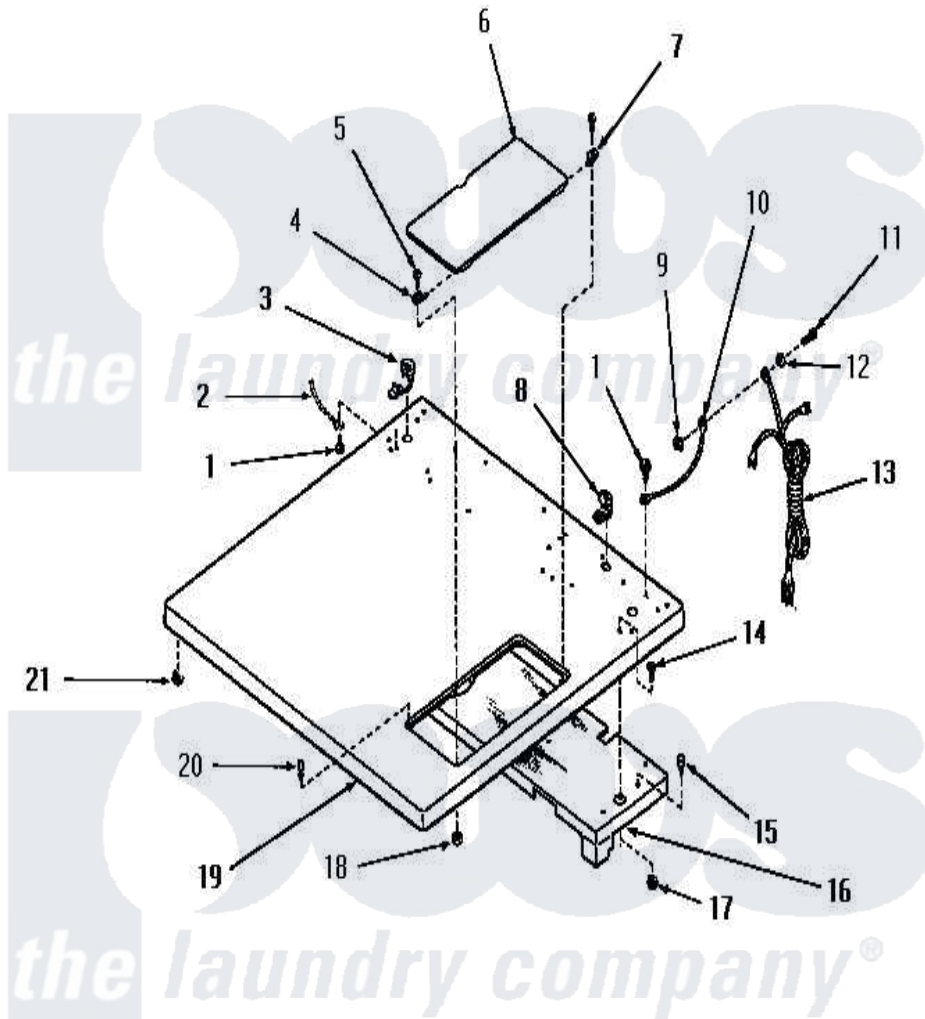

# Amana DG6271 08 - CABINET TOP

**CABINET TOP  
(Gas Models)**

Amana [Residential Amana DG6271 Washer Parts](#) Parts Diagram 08 - CABINET TOP  
Click on the part number to view part

Item	Original Part Number	Replaced By	Status	Part Description
"	NOTE:		Not Available	THIS ASSEMBLY WILL BE SUPPLIED WHENEVER 52963GR LINT SCREEN HOUSING OR 53058GR INNER DOOR PANEL IS ORDERED.
1	<a href="#">51924</a>			Screw, 10-24 X 1/2 HeX
2	Y00000000		Not Available	SEE NOTE GROUND WIRE, GREEN
3	<a href="#">52113</a>			Relief, Strain
4	<a href="#">51350</a>			Hinge, Front
5	03630		Not Available	SCREW,6-32 X 3/8 ROUND
6	52518A		Not Available	ACCESS DOOR, AVOCADO
"	52518C		Not Available	ACCESS DOOR, COPPERTONE
"	52518W		Not Available	ACCESS DOOR, WHITE
"	52518H		Not Available	xREPLACE
7	<a href="#">51351</a>			Hinge, Rear
8	21903	<a href="#">211881</a>		Grommet, Cord Part Not Used-

8	21903	<a href="#">211001</a>		Gas Models Only
9	23951	<a href="#">M0282009</a>		Nut
10	54300		Not Available	GROUND WIRE, GREEN
11	<a href="#">20267</a>			Screw, 10-24 X 3/8 Round
12	<a href="#">03815</a>			Lockwasher, No.10 Ext Shk
13	51508		Not Available	POWER CORD
14	<a href="#">03203</a>			Screw, 8-32 X 3/8 Round Head
15	51355	<a href="#">51-355</a>		5500w/240v, 13-23/32, Low Watt
16	52614		Not Available	TOP BAFFLE ASSEMBLY
17	51236	<a href="#">488130</a>		Nut
18	<a href="#">22678</a>			Nut, Nylon
19	52503C		Not Available	CABINET TOP, COPPERTONE
"	52503A		Not Available	CABINET TOP, AVOCADO
"	52503W		Not Available	CABINET TOP, WHITE
"	52503H		Not Available	CABINET TOP, HARVEST GOLD
20	<a href="#">53445</a>			Bumper
21	23007		Not Available	CAGED NUT