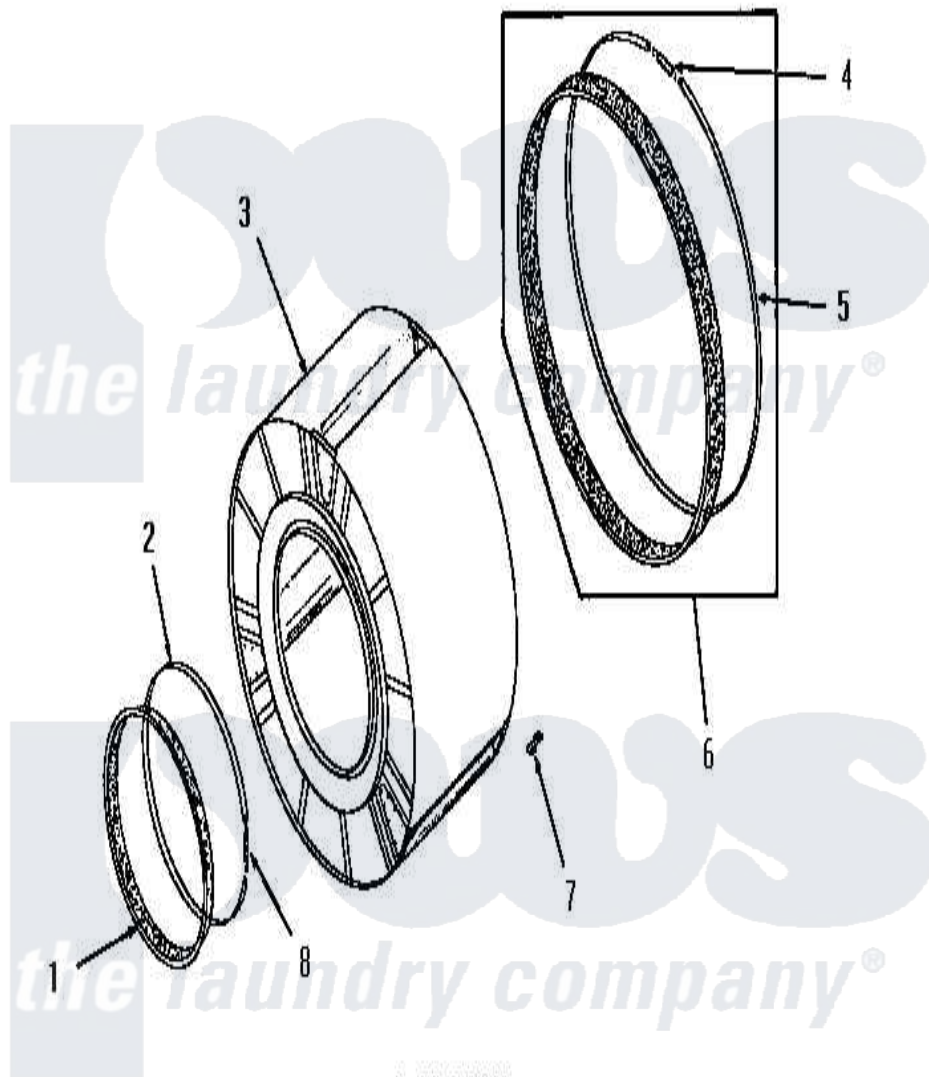

Amana DG6271 09 - CLOTHES DRUM

CLOTHES DRUM

Amana [Residential Amana DG6271 Washer Parts](#) Parts Diagram 09 - CLOTHES DRUM
 Click on the part number to view part

Item	Original Part Number	Replaced By	Status	Part Description
1	51881			Seal, Front
2	50169			Strap, Retainer
3	53137	53137ENG		50/50 Solder
4	52310			Spring
5	50781			Strap, Seal
6	51883A			Assembly, Seal
7	51201		Not Available	CLIP
8	50168			Spring