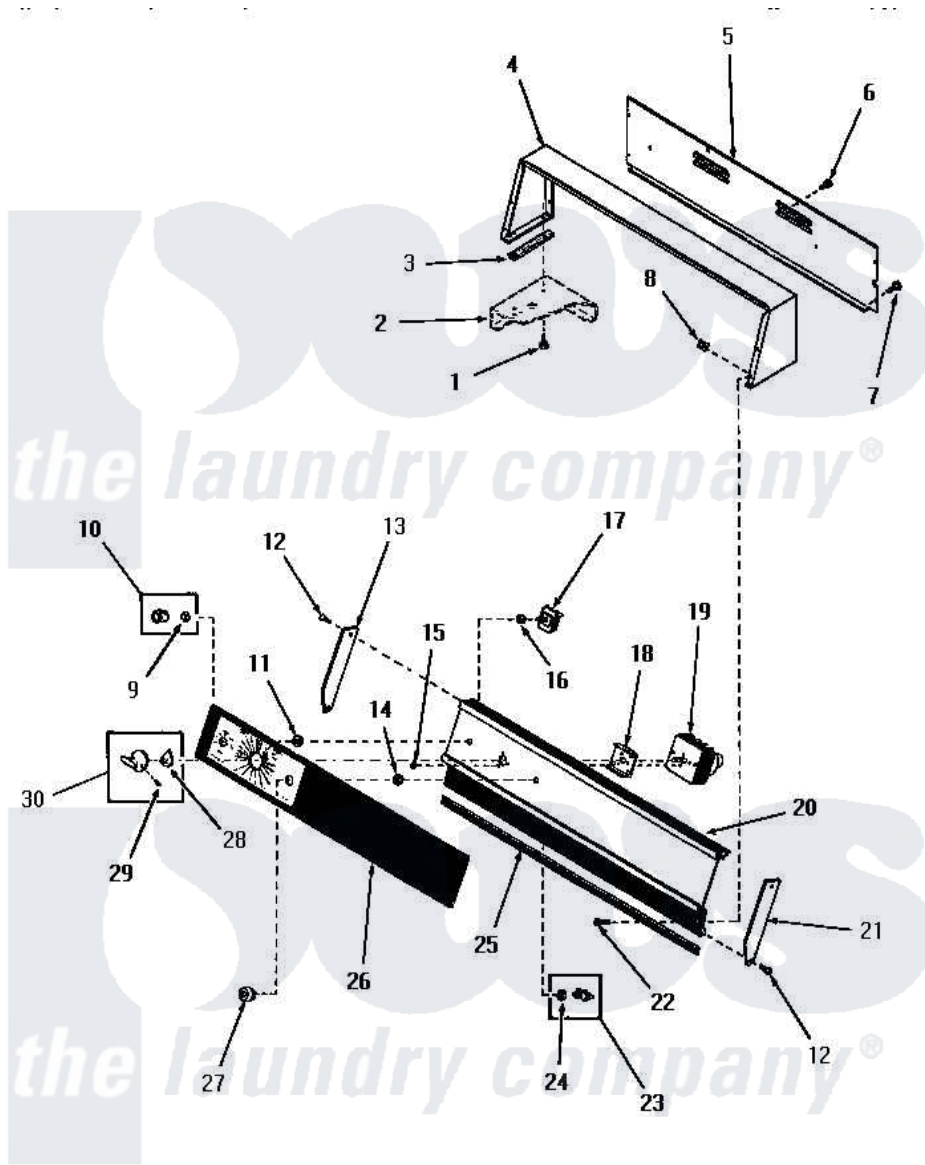

Amana DG6271 10 - CONTROL PANEL, CONTROL HOOD & CONTROLS

CONTROL PANEL, CONTROL HOOD AND CONTROLS

Amana [Residential Amana DG6271 Washer Parts](#) Parts Diagram 10 - CONTROL PANEL, CONTROL HOOD & CONTROLS

[Click on the part number to view part](#)

Item	Original Part Number	Replaced By	Status	Part Description
1	23962	W10116760		Screw
2	Y00000000		Not Available	SEE NOTE CABINET TOP
3	23028		Not Available	GASKET,CONTROL BOX END
4	54526W		Not Available	CONTROL HOOD, WHITE
"	54526H		Not Available	CONTROL HOOD, HARVEST GOLD
"	54526A		Not Available	CONTROL HOOD, AVOCADO
5	54530GR		Not Available	CONTROL HOOD REAR COVER, GRAY
6	23222	3177991		Screw
7	25724		Not Available	HEX HEAD SCREW
8	54038			NUT, Speed U-Type
9	22244		Not Available	CLIP,C xREPLACE
10	23128	22001655		Switch, Water Temp.
11	24391		Not Available	KNURLED NUT
12	52864	500226		Screw, 8b-16 x 5/8 Tap

13	26339	Not Available	END CAP, LEFT
14	23406	Not Available	KNURLED NUT
15	20272	Not Available	PHILLIPS HEAD SCREW
16	91176		Lockwasher, 3/8 Intshkp
17	53380	Not Available	TEMPERATURE SELECTOR SWITCH
18	26345	Not Available	SPACER
19	52610	Not Available	TIMER
20	Y0055283		Button, Door
21	26338	Not Available	END CAP, RIGHT
22	25232	Not Available	SCREW,8AB-18X7/8 OVAL
23	53563	Not Available	SWITCH,DOOR RELEASE
24	52947		Nut, Hex 15/32-32
25	55287	Not Available	GASKET
26	0055282	Not Available	BLOCK, FUSE
27	23130	Not Available	SWITCH COLLAR
28	24857	Not Available	INDICATOR
29	25285	Not Available	SETSCREW
30	24858	Not Available	ASSY,KNOB-TIMER