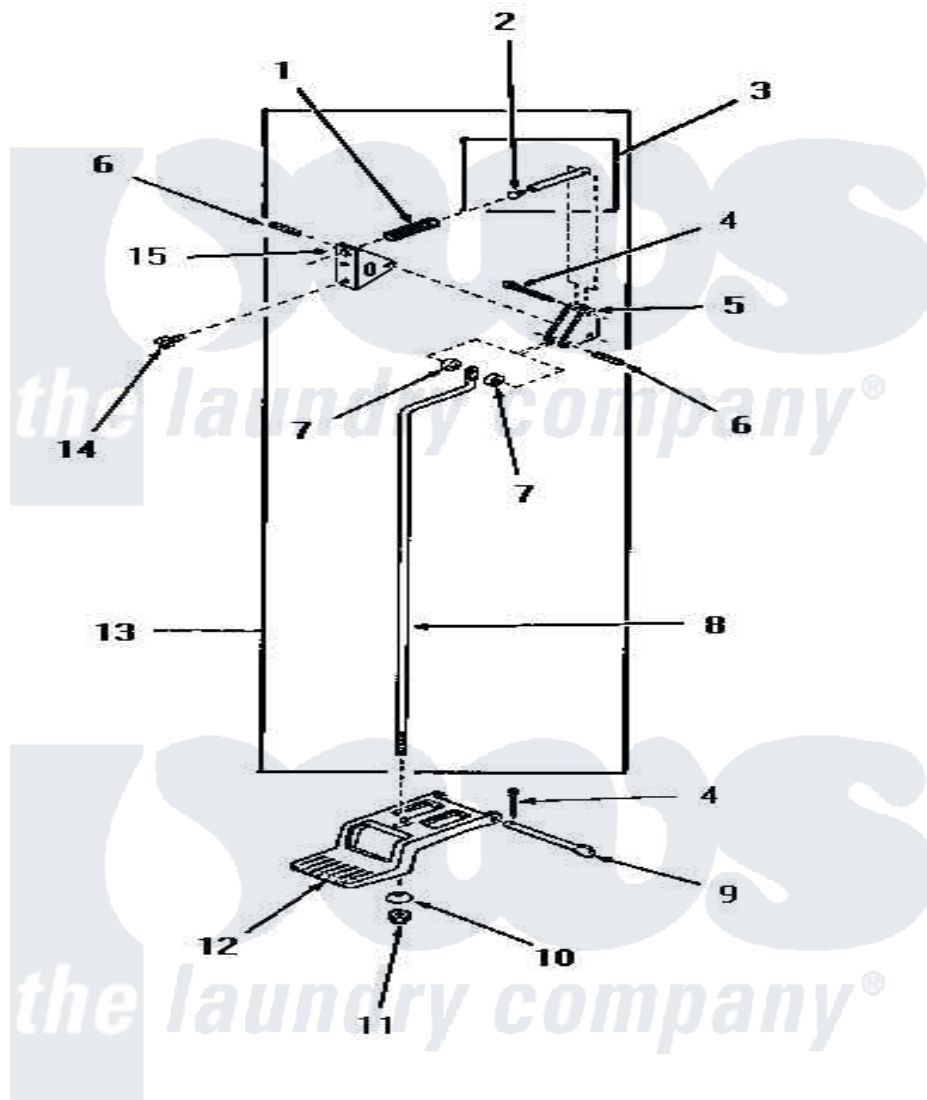

Amana DG6271 11 - DOOR RELEASE

DOOR RELEASE

Amana [Residential Amana DG6271 Washer Parts](#) Parts Diagram 11 - DOOR RELEASE
 Click on the part number to view part

Item	Original Part Number	Replaced By	Status	Part Description
1	51065		Not Available	DOOR RELEASE SPRING
2	51786		Not Available	PLUG
3	51841		Not Available	DOOR RELEASE PIN ASSEMBLY
4	02578			Pin, Cotter
5	51041		Not Available	DOOR RELEASE LEVER
6	51161		Not Available	PIN,ROLL 1/8 X 3/4
7	51121			Door Release Spacer
8	51837		Not Available	DOOR RELEASE ROD
9	51045		Not Available	PEDAL HINGE PIN
10	51046		Not Available	NYLON WASHER
11	51271		Not Available	NUT
12	51802			Pedal, Foot
13	51844		Not Available	DOOR RELEASE ASSEMBLY
14	51246		Not Available	SCREW
15	51052		Not Available	DOOR RELEASE BRACKET