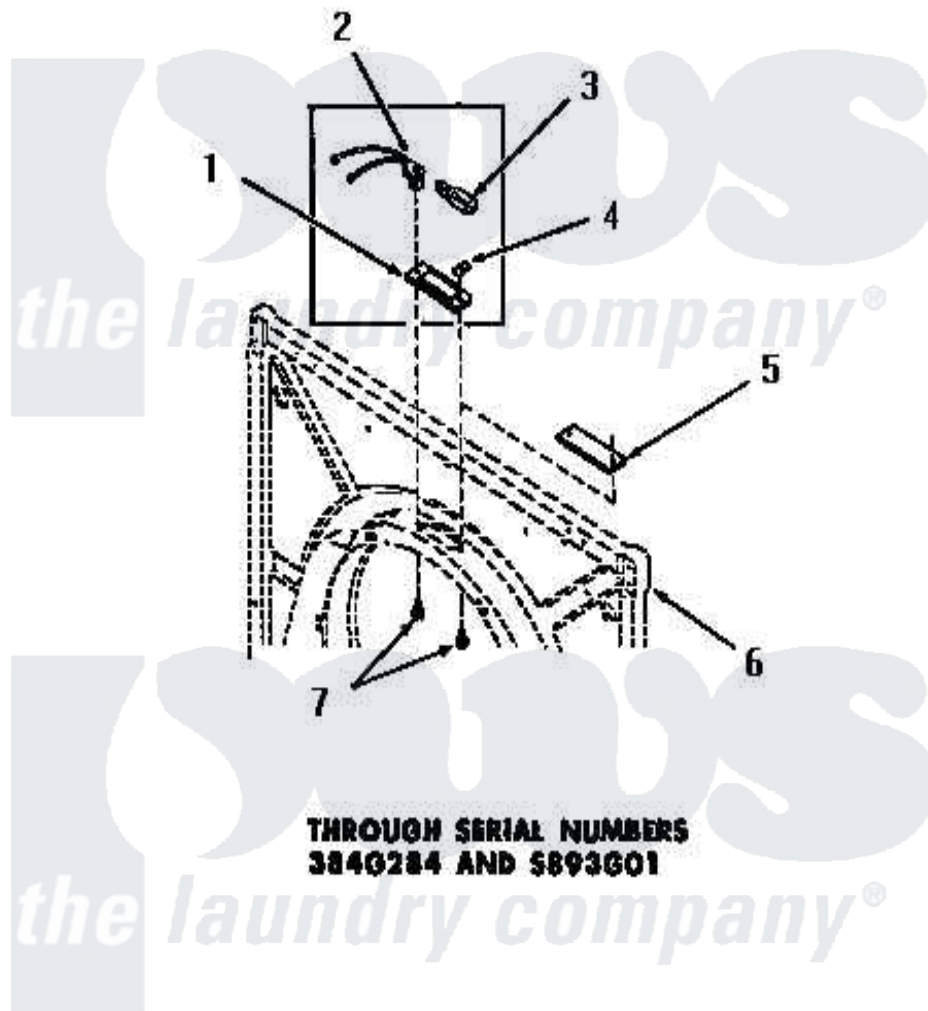

Amana DG6271 12 - DRUM LIGHT & COVER PLATE

[Amana Residential Amana DG6271 Washer Parts](#) Parts Diagram 12 - DRUM LIGHT & COVER PLATE
 Click on the part number to view part

Item	Original Part Number	Replaced By	Status	Part Description
1	51070			Lens, Drum Light
2	Y51887		Not Available	BULB RECEPTACLE
3	21608	A3167501		Lamp Oven, Int.
4	Y51788		Not Available	SPEED NUT
5	53911		Not Available	COVER PLATE
6	Y00000000		Not Available	SEE NOTE FRONT FRAME AND AIR SHROUD
7	51784		Not Available	SCREW, 10B-16 X 1/2 HEX