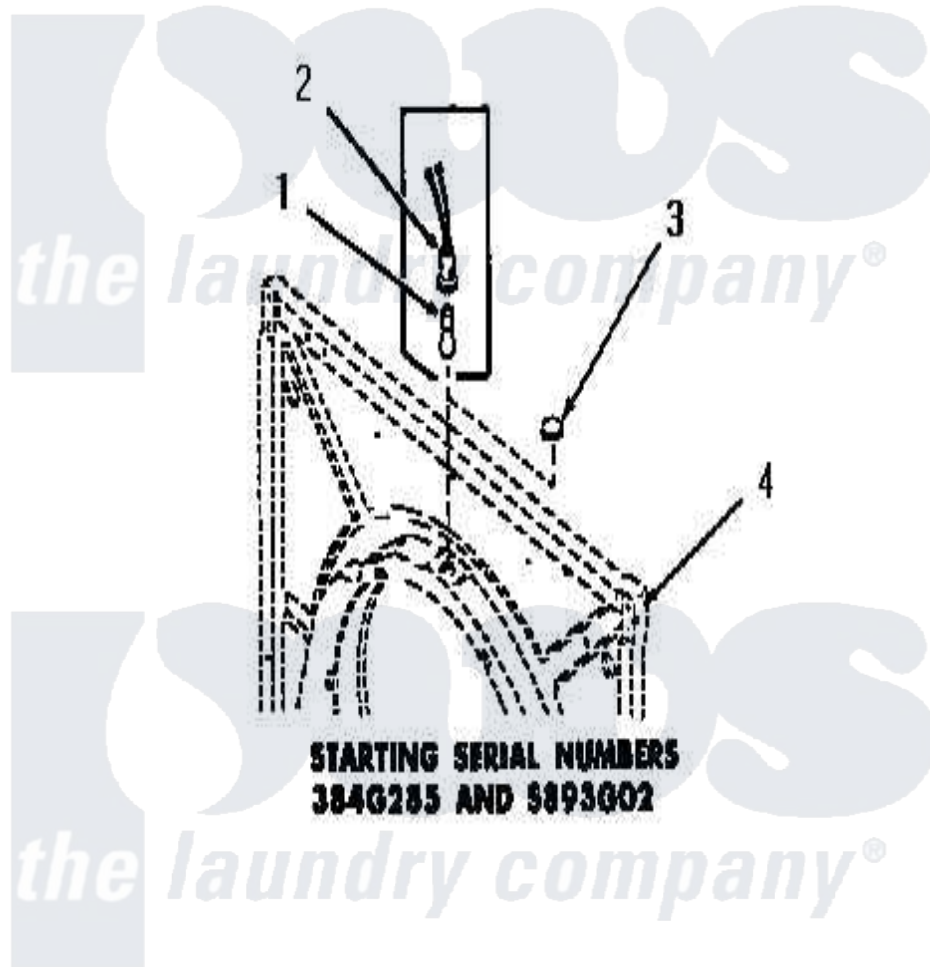

Amana DG6271 13 - DRUM LIGHT & COVER PLATE

[Amana Residential Amana DG6271 Washer Parts](#) Parts Diagram 13 - DRUM LIGHT & COVER PLATE
Click on the part number to view part

Item	Original Part Number	Replaced By	Status	Part Description
1	Y54608	31001575		Bulb, Cylinder Light
2	Y0054609	M0270519		Washer
3	54610		Not Available	PLUG BUTTON
4	Y00000000		Not Available	SEE NOTE FRONT FRAME AND AIR SHROUD