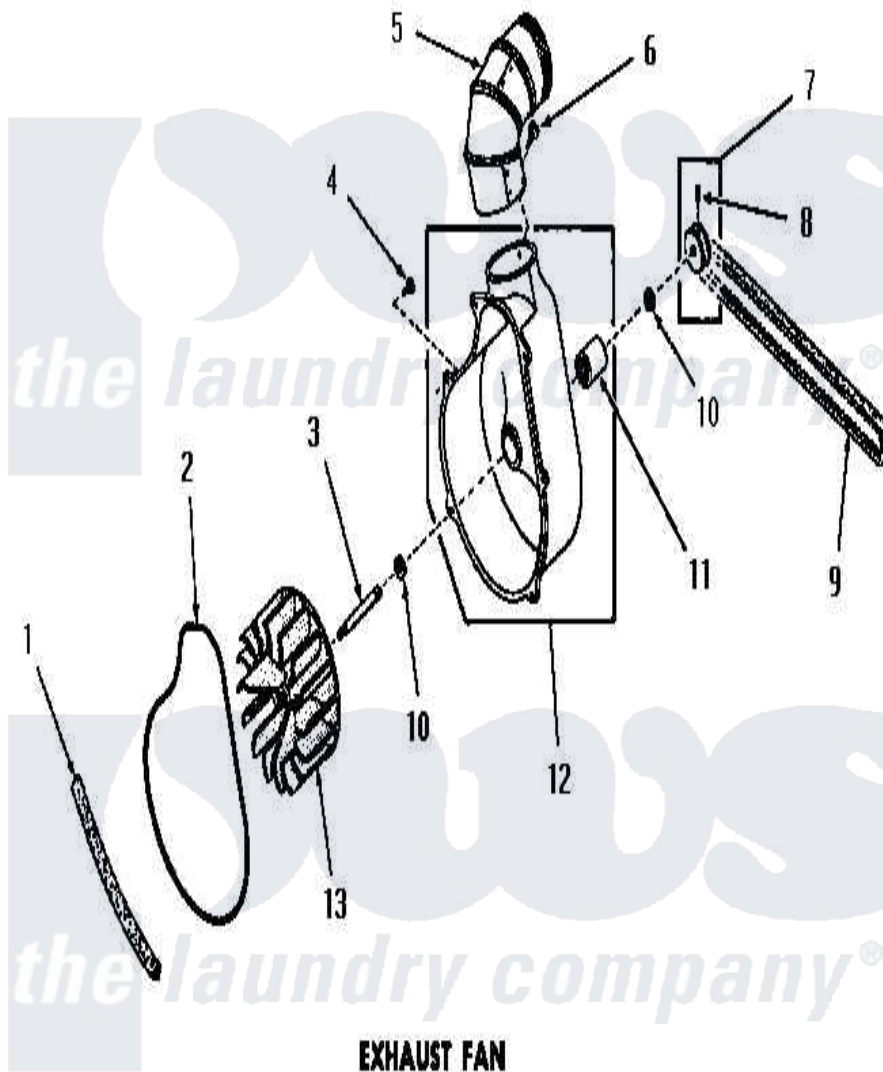

Amana DG6271 14 - EXHAUST FAN

Amana [Residential Amana DG6271 Washer Parts](#) Parts Diagram 14 - EXHAUST FAN
 Click on the part number to view part

Item	Original Part Number	Replaced By	Status	Part Description
1	51790			Seal
2	51791			Gasket, Housing
3	53519		Not Available	EXHAUST FAN SHAFT
4	51784		Not Available	SCREW, 10B-16 X 1/2 HEX
5	Y0052707	31986601B		Switch, Rocker
6	23222	3177991		Screw
7	53521		Not Available	ASSY, PULLEY
8	02771			Screw, 1/4-20 x 3/8 Hex S
9	51994			Belt
10	52549			Washer, 501 ID X3/4 Odx
11	51991		Not Available	BEARING
12	51946		Not Available	HOUSING, BLOWER
13	90585		Not Available	IMPELLER