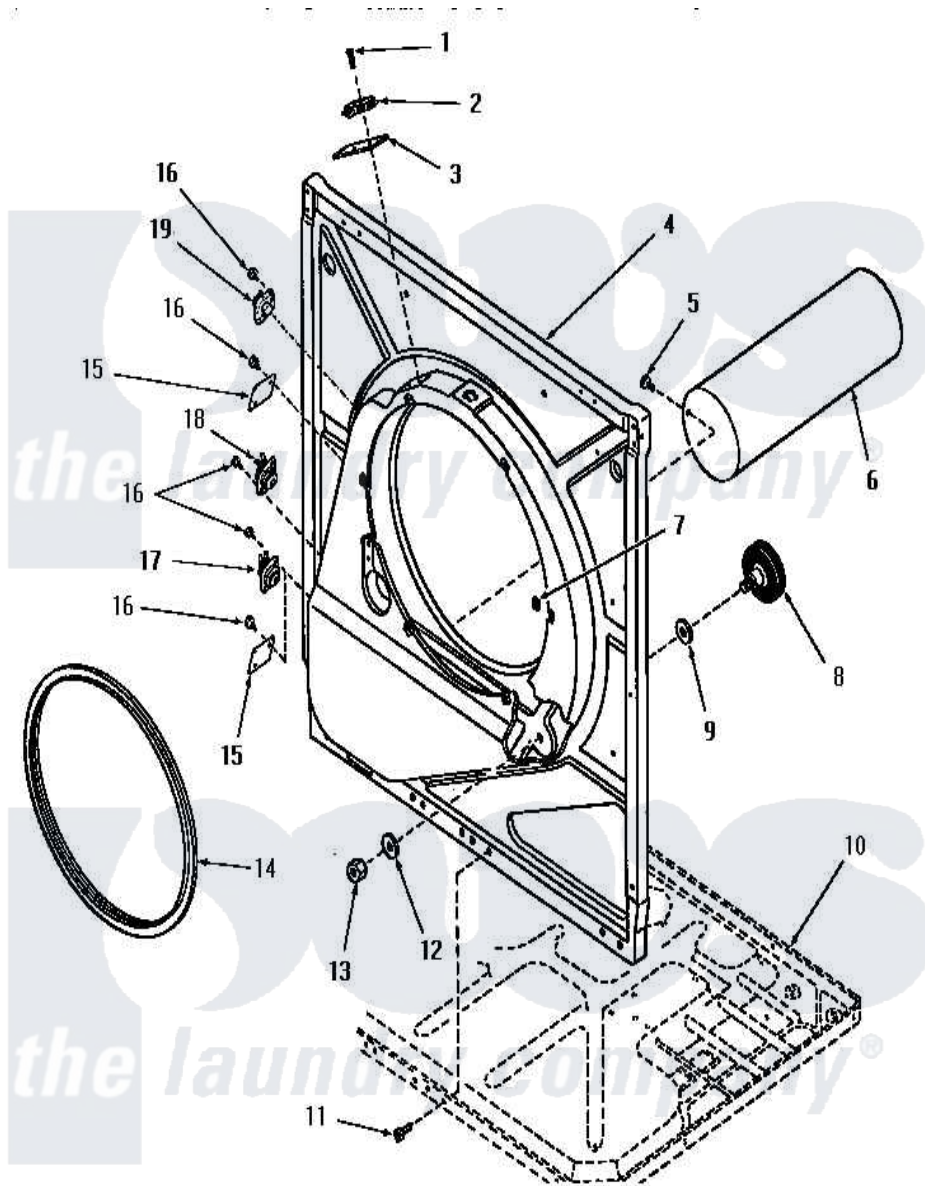

Amana DG6271 15 - FRONT FRAME & AIR SHROUD

FRONT FRAME AND AIR SHROUD

Amana Residential Amana DG6271 Washer Parts Parts Diagram 15 - FRONT FRAME & AIR SHROUD
 Click on the part number to view part

Item	Original Part Number	Replaced By	Status	Part Description
1	51783			Screw, 6b-20 X 7/8 HeX
2	Y51143		Not Available	SWITCH
3	52112			Insulation
4	51850		Not Available	FRONT FRAME AND AIR SHROUD
5	52150	489464		Screw
6	51821		Not Available	EXHAUST DUCT
7	52865		Not Available	SPEED NUT
8	53555	56285		Roller Cylinder
9	52123			Washer
10	Y00000000		Not Available	SEE NOTE FRAME BASE
11	51784		Not Available	SCREW,10B-16 X 1/2 HEX
12	52122			Washer
13	52124		Not Available	NUT
14	51798		Not Available	GASKET
15	52550		Not Available	COVER PLATE
16	23222	3177991		Screw

17 [54736](#)

Thermostat

18 [54737](#)

Thermostat

19 [53708](#)

Thermostat