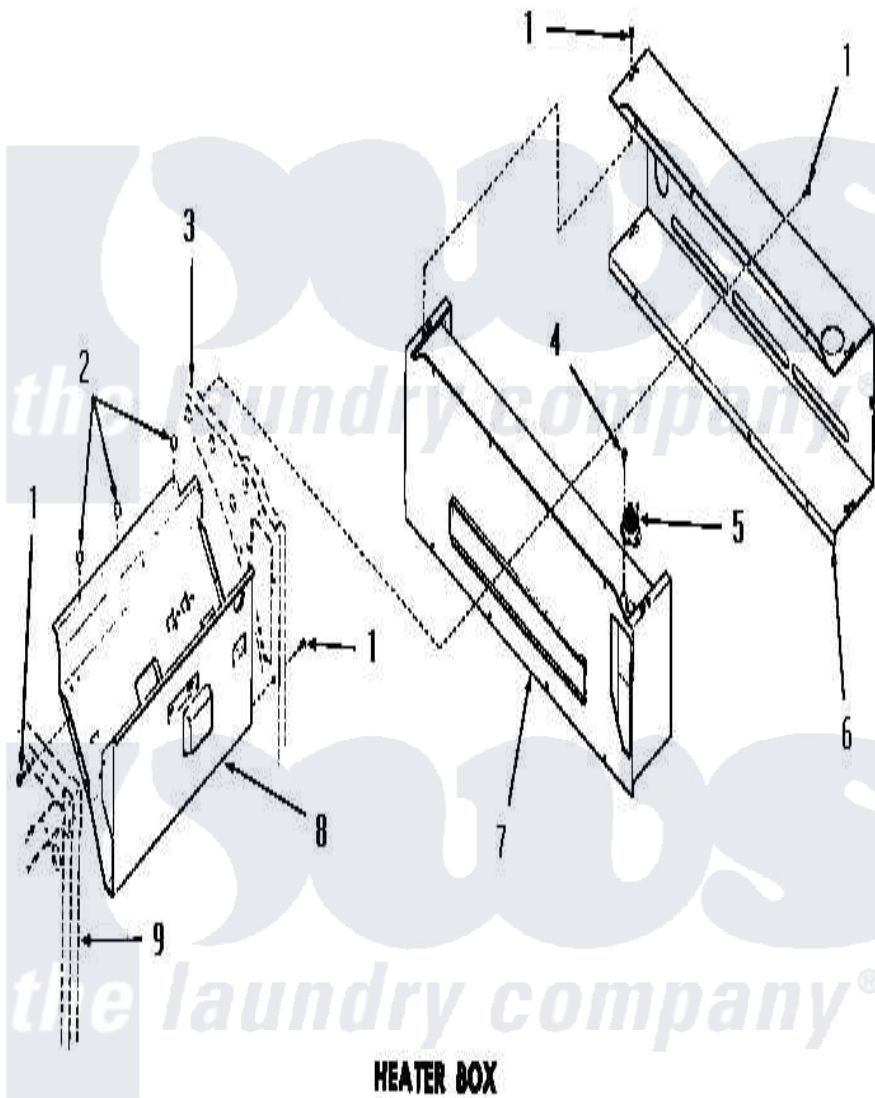

Amana DG6271 16 - HEATER BOX

HEATER BOX
(Gas Models)

[Amana Residential Amana DG6271 Washer Parts](#) Parts Diagram 16 - HEATER BOX
Click on the part number to view part

Item	Original Part Number	Replaced By	Status	Part Description
1	51784		Not Available	SCREW,10B-16 X 1/2 HEX
2	52552		Not Available	BUMPER, OVEN DOOR
3	Y00000000		Not Available	SEE NOTE REAR FRAME
4	23222	3177991		Screw
5	51185		Not Available	THERMOSTAT,HEATER BOX
6	Y51862		Not Available	HEATER BOX
7	54717		Not Available	ASSY,HEATER BOX
8	Y52584		Not Available	BURNER SHIELD
9	Y00000000		Not Available	SEE NOTE FRONT FRAME AND AIR SHROUD