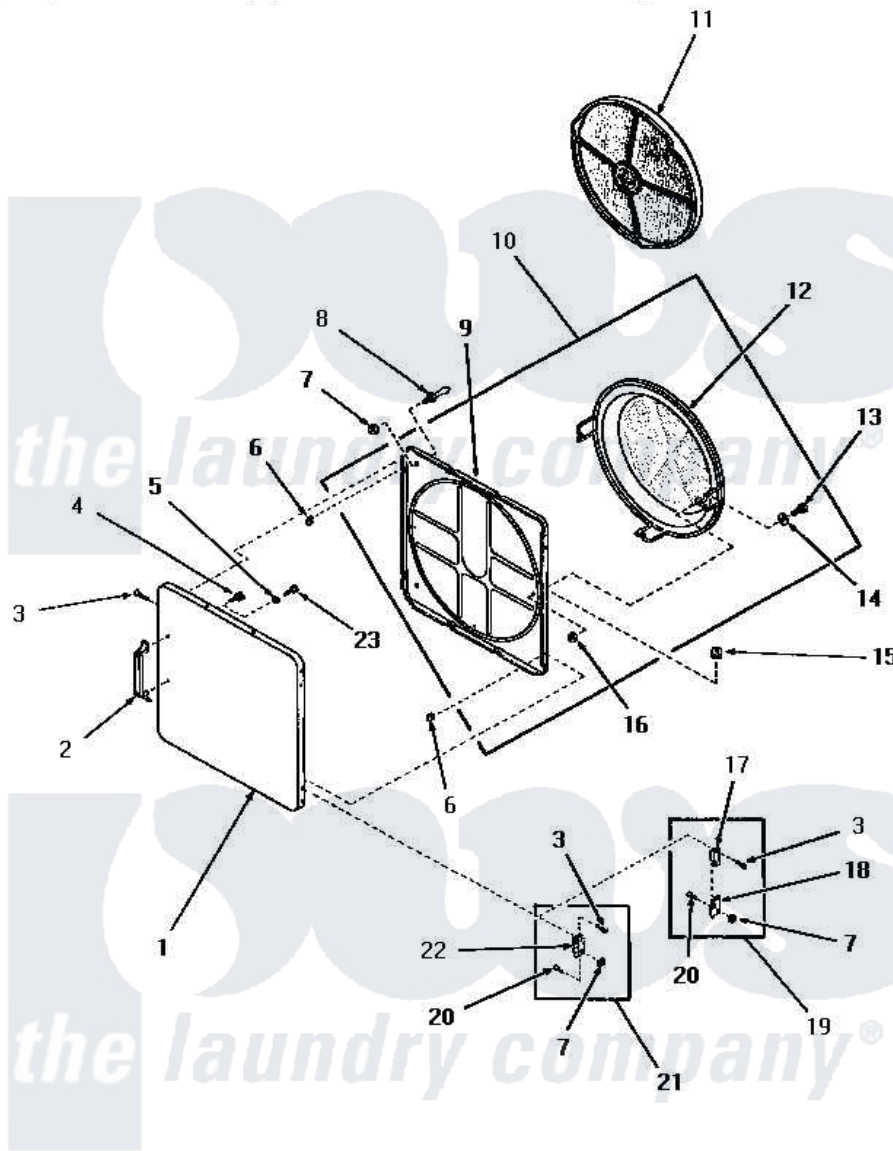

# Amana DG6271 17 - LOADING DOOR

## LOADING DOOR (Through Serial Nos. 31V9368 and 566Y580)

Amana [Residential Amana DG6271 Washer Parts](#) Parts Diagram 17 - LOADING DOOR  
Click on the part number to view part

Item	Original Part Number	Replaced By	Status	Part Description
1	52489W		Not Available	OUTER DOOR PANEL, WHITE
"	52489H		Not Available	OUTER DOOR PANEL, HARVEST GOLD
"	52489C		Not Available	OUTER DOOR PANEL, COPPERTONE
"	52489A		Not Available	OUTER DOOR PANEL, AVOCADO
2	54068	<a href="#">61925</a>		Pull Door Commercial Black
3	52864	<a href="#">500226</a>		Screw, 8b-16 x 5/8 Tap
4	52150	<a href="#">489464</a>		Screw
5	Y20278		Not Available	LOCKWASHER
6	52865		Not Available	SPEED NUT
7	51236	<a href="#">488130</a>		Nut
8	<a href="#">51992</a>			Strike, Door
9	54730		Not Available	INNER DOOR PANEL
10	54738		Not Available	ASSY,HOUSING & PANEL
11	53002		Not Available	NO LONGER AVAILABLE

12	54731	<a href="#">54-731</a>		Bake Element
13	24688		Not Available	CAP SCREW
14	Q6275		Not Available	WASHER
15	<a href="#">51858</a>			Grommet
16	52566	<a href="#">27001225</a>		Nut, Jam Mid Lock 1/4-20
17	Y0053944	<a href="#">D7772202</a>		Air Duct. Bottom
18	Y0053945	<a href="#">D7772101</a>		Shield-Light
19	Y00000000		Not Available	SEE NOTE MODELS DG3350, DG3300, DG3250 AND DG3240
20	<a href="#">22649</a>			Screw, 8-32 X 13/32 FI
21	Y00000000		Not Available	SEE NOTE ALL OTHER MODELS
22	<a href="#">70014</a>			Hinge
23	22024	<a href="#">20001169</a>		22024 24