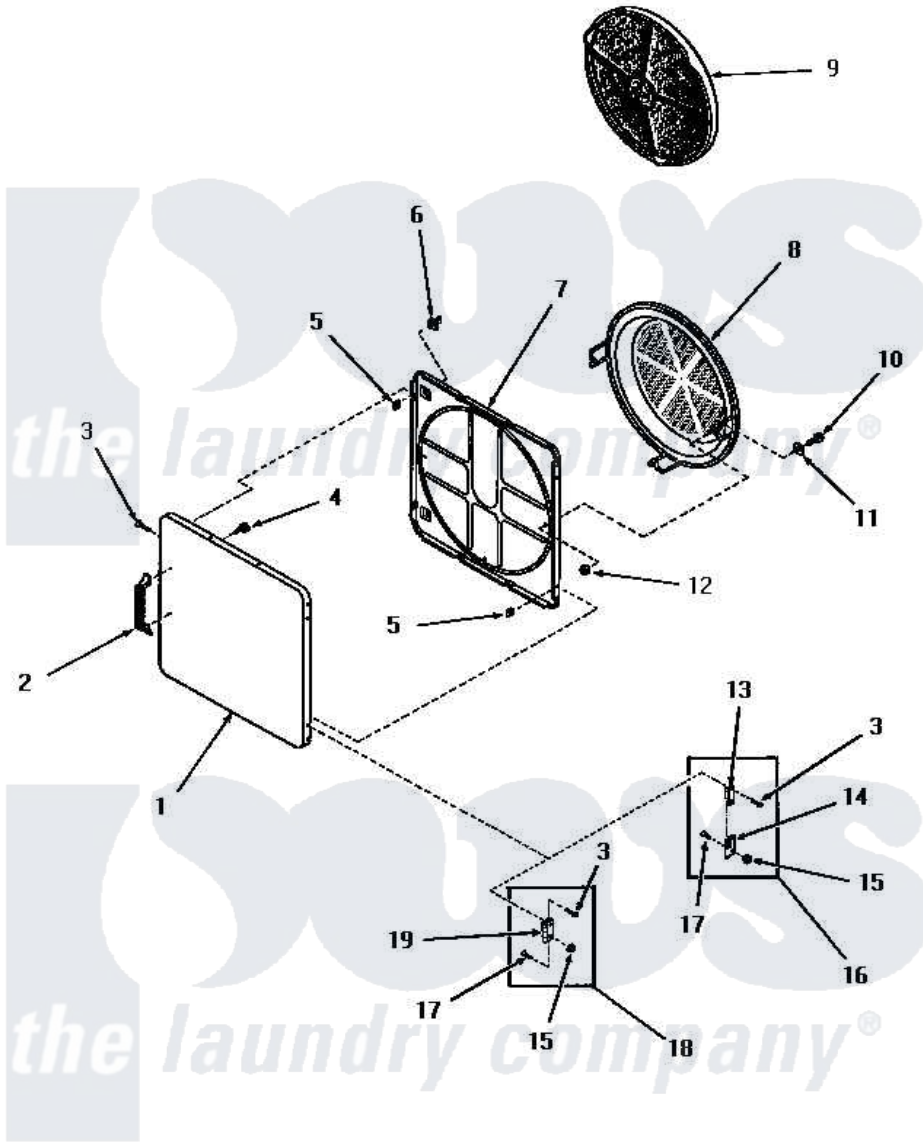

Amana DG6271 18 - LOADING DOOR

LOADING DOOR (Starting Serial Nos. 31V9369 and S66Y581)

Amana [Residential Amana DG6271 Washer Parts](#) Parts Diagram 18 - LOADING DOOR
Click on the part number to view part

Item	Original Part Number	Replaced By	Status	Part Description
1	52489W		Not Available	OUTER DOOR PANEL, WHITE
"	52489H		Not Available	OUTER DOOR PANEL, HARVEST GOLD
"	52489C		Not Available	OUTER DOOR PANEL, COPPERTONE
"	52489A		Not Available	OUTER DOOR PANEL, AVOCADO
2	54068	61925		Pull Door Commercial Black
3	52864	500226		Screw, 8b-16 x 5/8 Tap
4	52150	489464		Screw
5	52865		Not Available	SPEED NUT
6	54661	LA-1003		Door Catch Kit
7	54665	54-665		Bake Element
8	54731	54-731		Bake Element
9	53002		Not Available	NO LONGER AVAILABLE
10	24688		Not Available	CAP SCREW
11	Q6275		Not Available	WASHER

12	52566	27001225	Nut, Jam Mid Lock 1/4-20
13	Y0053944	D7772202	Air Duct. Bottom
14	Y0053945	D7772101	Shield-Light
15	51236	488130	Nut
16	Y00000000	Not Available	SEE NOTE MODELS DG3350, DG3300, DG3250, FG3240 AND DG3240
17	22649		Screw, 8-32 X 13/32 FI
18	Y00000000	Not Available	SEE NOTE ALL OTHER MODELS
19	70014		Hinge