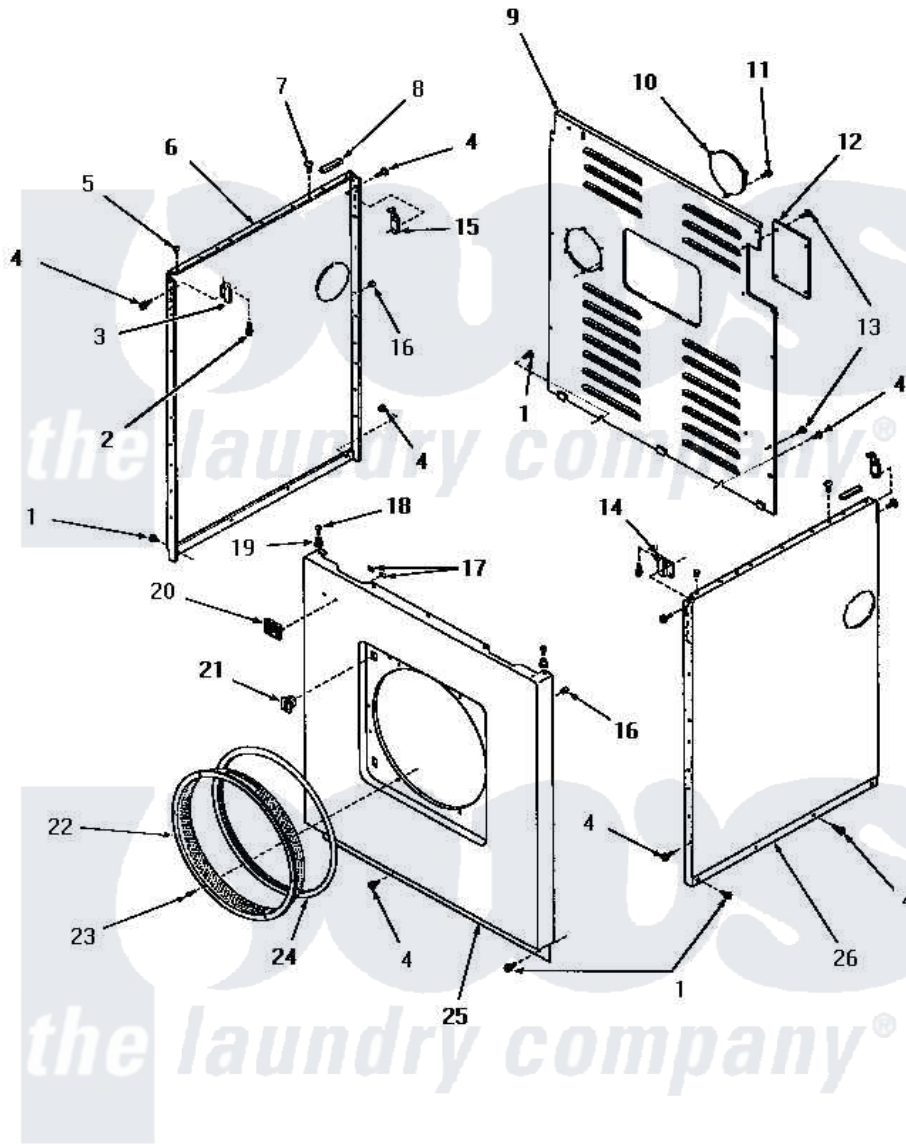

Amana DG6271 21 - PANELS

PANELS

Amana [Residential Amana DG6271 Washer Parts](#) Parts Diagram 21 - PANELS
 Click on the part number to view part

Item	Original Part Number	Replaced By	Status	Part Description
1	25723	27001200		Screw
2	23008			Screw, 10-24 X 3/4 Sems
3	22847		Not Available	BRACKET
4	51784		Not Available	SCREW,10B-16 X 1/2 HEX
5	21176			Bumper
6	52669W		Not Available	SIDE PANEL, LEFT, WHITE
"	52669C		Not Available	SIDE PANEL, LEFT, COPPERTONE
"	52669H		Not Available	SIDE PANEL, LEFT, HARVEST GOLD
"	52669A		Not Available	SIDE PANEL, LEFT, AVOCADO
7	52442		Not Available	SCREW, No.10-16 X 3/8"
8	80312			Bumper Pad
9	52677GR		Not Available	PANEL,REAR xREPLACE
"	52677A		Not Available	REAR PANEL, AVOCADO
"	52677H		Not Available	REAR PANEL, HARVEST GOLD