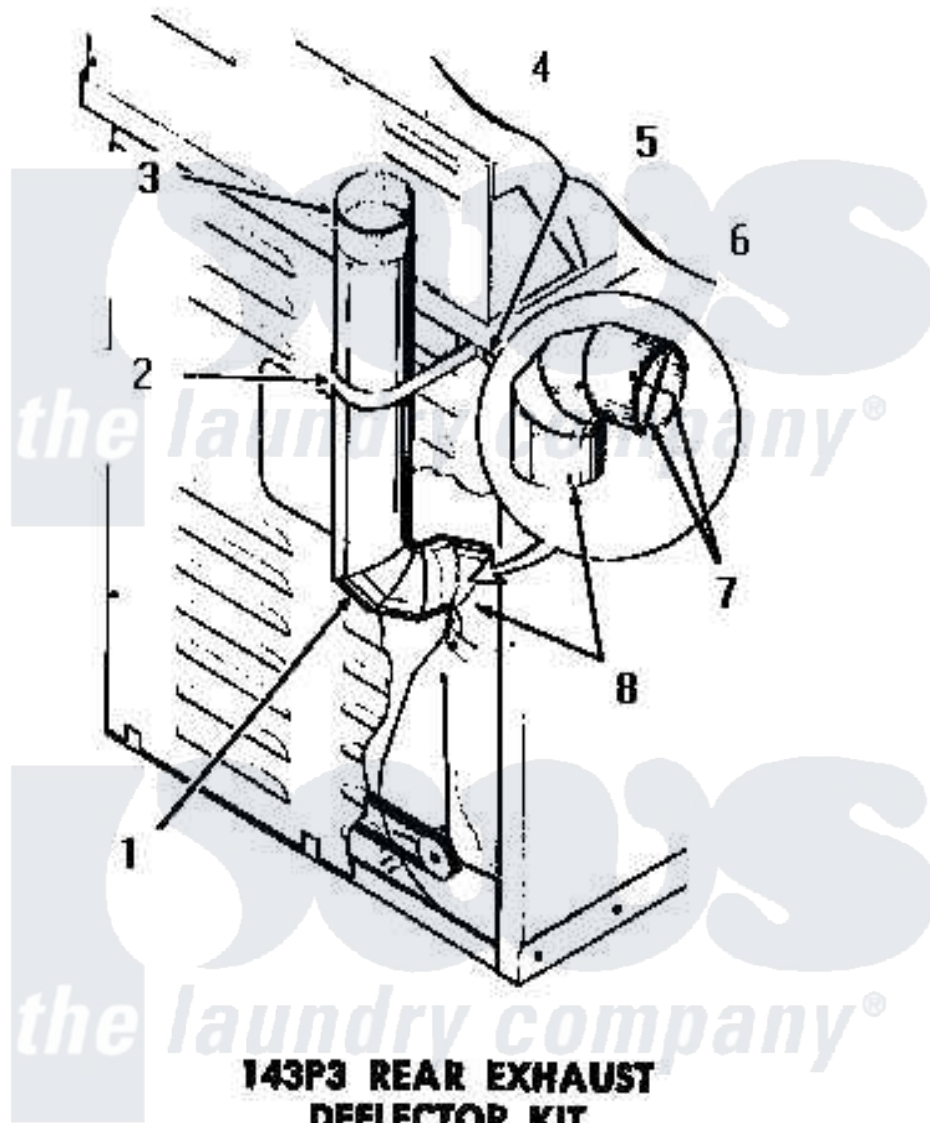

# Amana DG9031 01 - 143P3 REAR EXHAUST DEFLECTOR KIT

Amana [Residential Amana DG9031 Washer Parts](#) Parts Diagram 01 - 143P3 REAR EXHAUST DEFLECTOR KIT  
 Click on the part number to view part

Item	Original Part Number	Replaced By	Status	Part Description
1	51917		Not Available	ELBOW
2	52127		Not Available	SUPPORT BRACKET
3	Y52129		Not Available	EXHAUST PIPE, 4" X 18"
4	<a href="#">20267</a>			Screw, 10-24 X 3/8 Round
5	<a href="#">03815</a>			Lockwasher, No.10 Ext Shk
6	03673		Not Available	NUT
7	Y00000000		Not Available	SEE NOTE CUT AND REMOVE WIRE GUARDS
8	Y00000000		Not Available	SEE NOTE DRYER EXHAUST ELBOW -- (SUPPLIED WITH DRYER)
NI	143P3		Not Available	REAR EXHAUST DEFLECTOR KIT