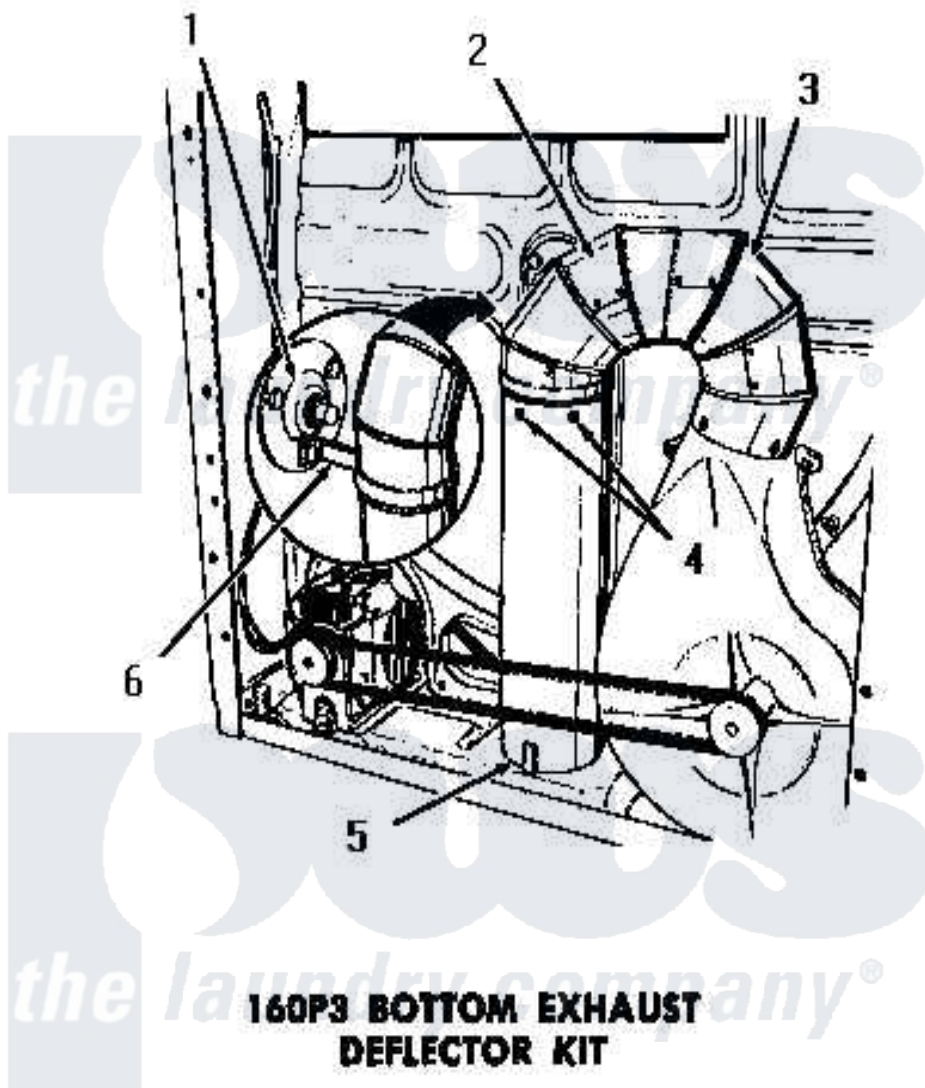

# Amana DG9031 03 - 160P3 BOTTOM EXHAUST DEFLECTOR KIT

**160P3 BOTTOM EXHAUST DEFLECTOR KIT**

[Amana Residential Amana DG9031 Washer Parts](#) Parts Diagram 03 - 160P3 BOTTOM EXHAUST DEFLECTOR KIT  
 Click on the part number to view part

Item	Original Part Number	Replaced By	Status	Part Description
1	Y00000000		Not Available	SEE NOTE BEARING RETAINER
2	52699		Not Available	SHORT 90 DEGREES ELBOW
3	Y00000000		Not Available	SEE NOTE DRYER EXHAUST ELBOW -- (SUPPLIED WITH DRYER)
4	23222	<a href="#">3177991</a>		Screw
5	52698		Not Available	EXHAUST TUBE
6	0052775	<a href="#">0057344</a>		Suptop Burner
NI	160P3		Not Available	BOTTOM EXHAUST DEFLECTOR KIT