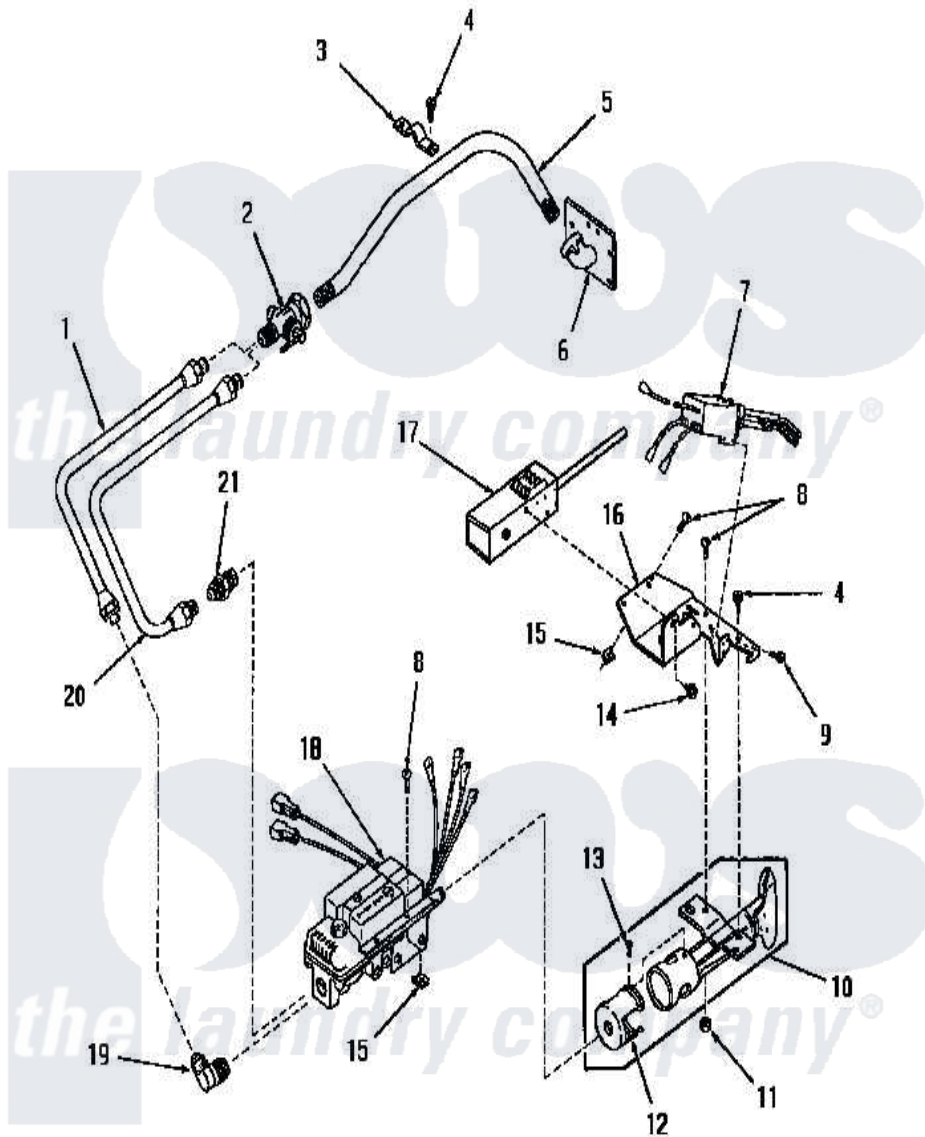

Amana DG9031 05 - AUTOMATIC IGNITION BURNER

Amana [Residential Amana DG9031 Washer Parts](#) Parts Diagram 05 - AUTOMATIC IGNITION BURNER
 Click on the part number to view part

Item	Original Part Number	Replaced By	Status	Part Description
1	53381		Not Available	INLET GAS TUBE
2	Y51058		Not Available	VALVE
3	51828		Not Available	GAS PIPE CLAMP
4	51784		Not Available	SCREW,10B-16 X 1/2 HEX
5	51775		Not Available	INLET GAS PIPE
6	51842		Not Available	PIPE SUPPORT
7	54078		Not Available	IGNITER
8	20267			Screw, 10-24 X 3/8 Round
9	52973		Not Available	SCREW
10	53011		Not Available	TUBE,BURNER
11	03673		Not Available	NUT
12	53007	53-007		Receptacle
13	53006	53-006		Receptacle
14	52971		Not Available	SCREW AND LOCKWASHER
15	21747			Nut, Speed
16	53697		Not Available	BRACKET

17	54077	Not Available	CONTROL,IGNITER
18	53428	Not Available	GAS VALVE
19	Y51266	Not Available	MALE ELBOW
20	54407	Not Available	ASSY,INLET GAS TUBE
21	54408		Connector, Male
NI	53408	Not Available	LABEL,CHANGE-OVER
"	52893		Sticker
"	53481	Not Available	STICKER
"	53556	Not Available	STICKER,CONVERSION
"	52894	Not Available	STICKER
"	53952		Screw, Vent
"	51211		Orifice, LP No.55 Drill
"	226P3	Not Available	KIT,CONVERSION
"	51209	Not Available	ORIFICE,NG
"	53392	Not Available	VALVE CONVERTED STICKER
"	227P3		Kit, Conversion
"	53390		Plug, Block-Open