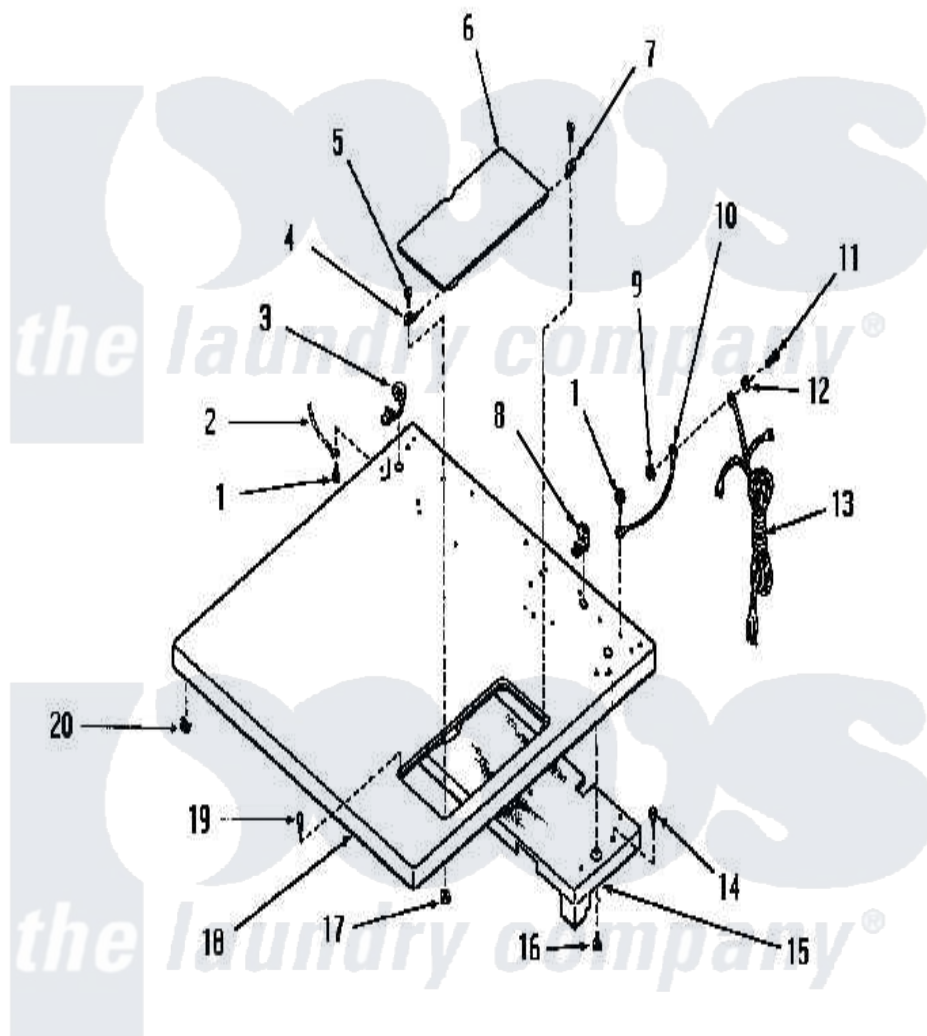

Amana DG9031 06 - CABINET TOP

Amana Residential Amana DG9031 Washer Parts Parts Diagram 06 - CABINET TOP
 Click on the part number to view part

Item	Original Part Number	Replaced By	Status	Part Description
"	NOTE:		Not Available	HOUSING AND PANEL ASSEMBLY WILL BE SUPPLIED WHENEVER 52963GR LINT SCREEN HOUSING OR 53058GR INNER DOOR PANEL IS ORDERED
1	51924			Screw, 10-24 X 1/2 HeX
2	Y00000000		Not Available	SEE NOTE GROUND WIRE, GREEN
3	52113			Relief, Strain
4	51350			Hinge, Front
5	03630		Not Available	SCREW,6-32 X 3/8 ROUND
6	52518W		Not Available	ACCESS DOOR, WHITE
"	52518A		Not Available	ACCESS DOOR, AVOCADO
"	52518H		Not Available	xREPLACE
"	52518C		Not Available	ACCESS DOOR, COPPERTONE
7	51351			Hinge, Rear

8	21903	211881		Grommet, Cord Part Not Used-Gas Models Only
9	23951	M0282009		Nut
10	54300		Not Available	GROUND WIRE, GREEN
11	20267			Screw, 10-24 X 3/8 Round
12	03815			Lockwasher, No.10 Ext Shk
13	51508		Not Available	POWER CORD
14	51355	51-355		5500w/240v, 13-23/32, Low Watt
15	52614		Not Available	TOP BAFFLE ASSEMBLY
16	23962	W10116760		Screw
17	22678			Nut, Nylon
18	52503C		Not Available	CABINET TOP, COPPERTONE
"	52503H		Not Available	CABINET TOP, HARVEST GOLD
"	52503A		Not Available	CABINET TOP, AVOCADO
"	52503W		Not Available	CABINET TOP, WHITE
19	53445			Bumper
20	23007		Not Available	CAGED NUT