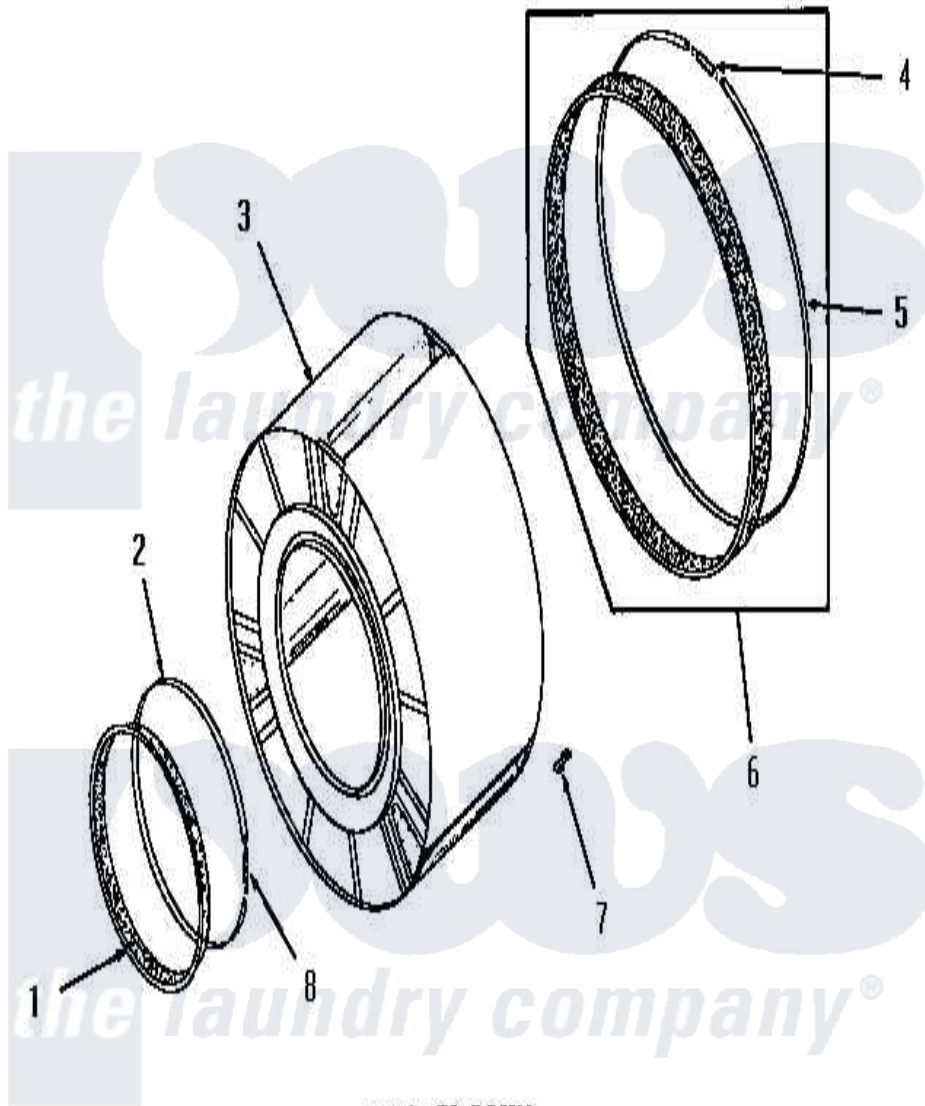

Amana DG9031 07 - CLOTHES DRUM

CLOTHES DRUM

Amana [Residential Amana DG9031 Washer Parts](#) Parts Diagram 07 - CLOTHES DRUM
 Click on the part number to view part

Item	Original Part Number	Replaced By	Status	Part Description
1	51881			Seal, Front
2	50169			Strap, Retainer
3	53137	53137ENG		50/50 Solder
4	52310			Spring
5	50781			Strap, Seal
6	51883A			Assembly, Seal
7	51201		Not Available	CLIP
8	50168			Spring