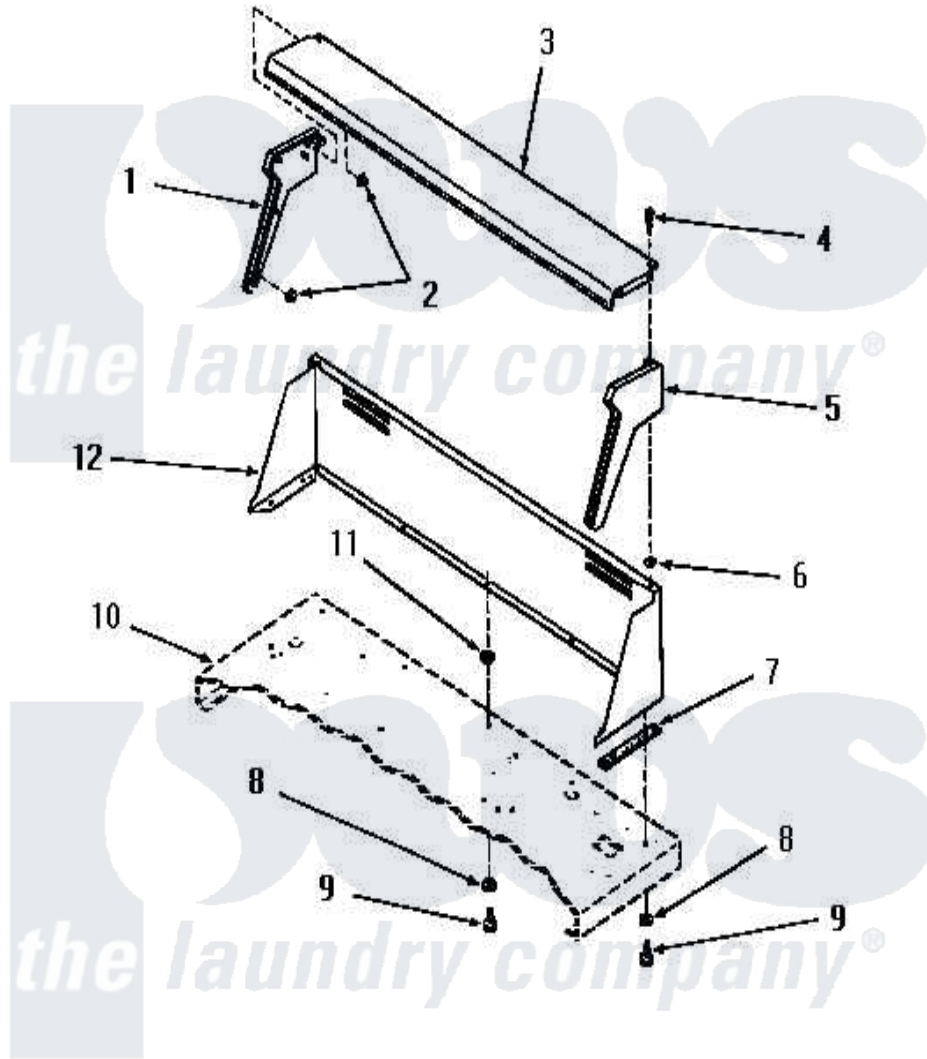

Amana DG9031 08 - CONTROL HOOD

[Amana Residential Amana DG9031 Washer Parts](#) Parts Diagram 08 - CONTROL HOOD
 Click on the part number to view part

Item	Original Part Number	Replaced By	Status	Part Description
1	23367		Not Available	WIRING DIAGRAM
2	23409		Not Available	NUT
3	52921		Not Available	CONTROL HOOD TOP
4	25232		Not Available	SCREW,8AB-18X7/8 OVAL
5	23368	25190SPQ		Hood End
6	24522			Nut, Speed-8ab-18 C1995
7	23028		Not Available	GASKET,CONTROL BOX END
8	20493			Washer, 11/64 ID x 3/8 OD
9	23962	W10116760		Screw
10	Y00000000		Not Available	SEE NOTE CABINET TOP
11	23425		Not Available	WASHER,7/32IDX7/16ODX.
12	53446C		Not Available	CONTROL HOOD, COPPERTONE
"	53446W		Not Available	CONTROL HOOD, WHITE
"	53446H		Not Available	CONTROL HOOD, HARVEST GOLD