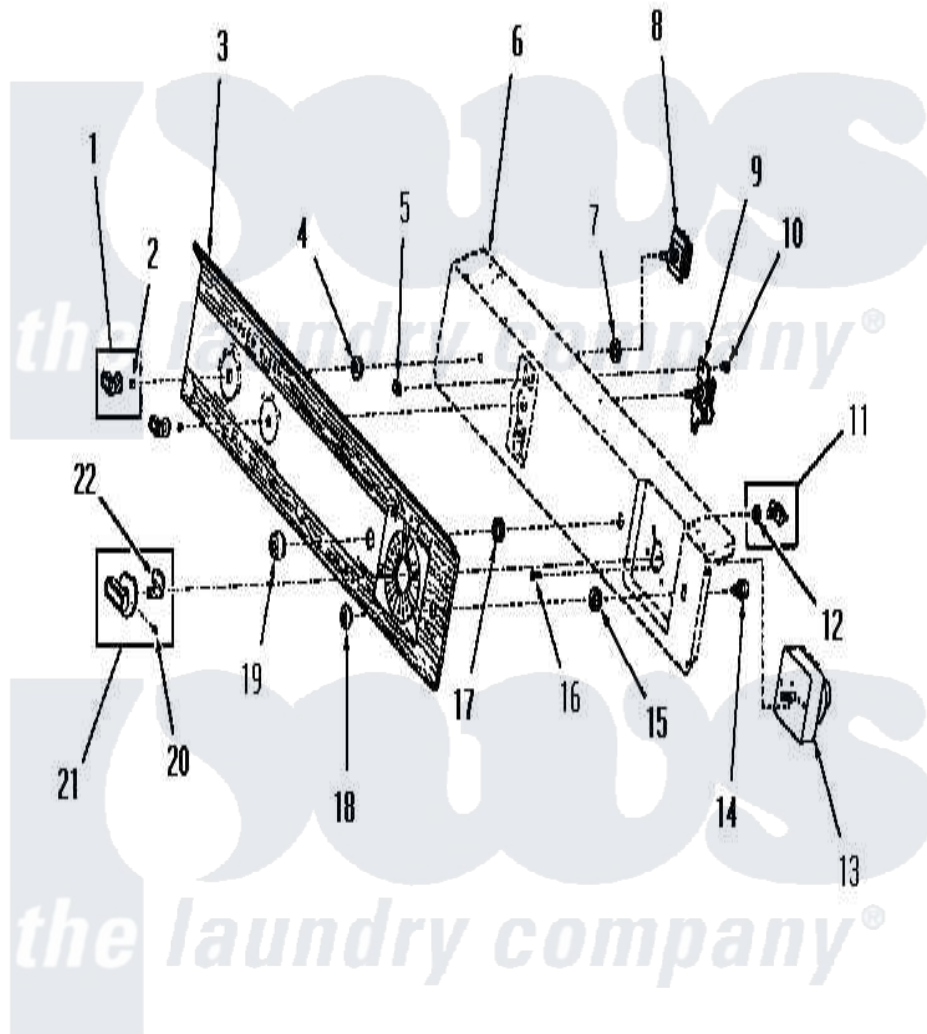

Amana DG9031 09 - CONTROL PANEL AND CONTROLS

Amana [Residential Amana DG9031 Washer Parts](#) Parts Diagram 09 - CONTROL PANEL AND CONTROLS
 Click on the part number to view part

Item	Original Part Number	Replaced By	Status	Part Description
1	24291			Assembly, Knob
2	23392		Not Available	CLIP FOR 26816 KNOB
3	53524		Not Available	CONTROL PANEL
4	24391		Not Available	KNURLED NUT
5	23407			Nut, Speed-8A Tinn C15
6	Y00000000		Not Available	SEE NOTE PANEL SUPPORT PLATE
7	91176			Lockwasher, 3/8 Intshkp
8	52623	58032		Switch
9	53516		Not Available	BUZZER
10	23962	W10116760		Screw
11	53563		Not Available	SWITCH,DOOR RELEASE
12	52947			Nut, Hex 15/32-32
13	53466		Not Available	TIMER
14	23401			Switch
15	23400		Not Available	FERRULE
16	70212			Screw, 8-32 X 5/32 RD H

17	23406	Not Available	KNURLED NUT
18	23399	Not Available	SWITCH COLLAR
19	23130	Not Available	SWITCH COLLAR
20	20310	Not Available	SCREW,8-32 X 1/4 HEX S
21	24290	Not Available	ASSY,KNOB-TIMER
22	24283		Indicator, Timer Knob