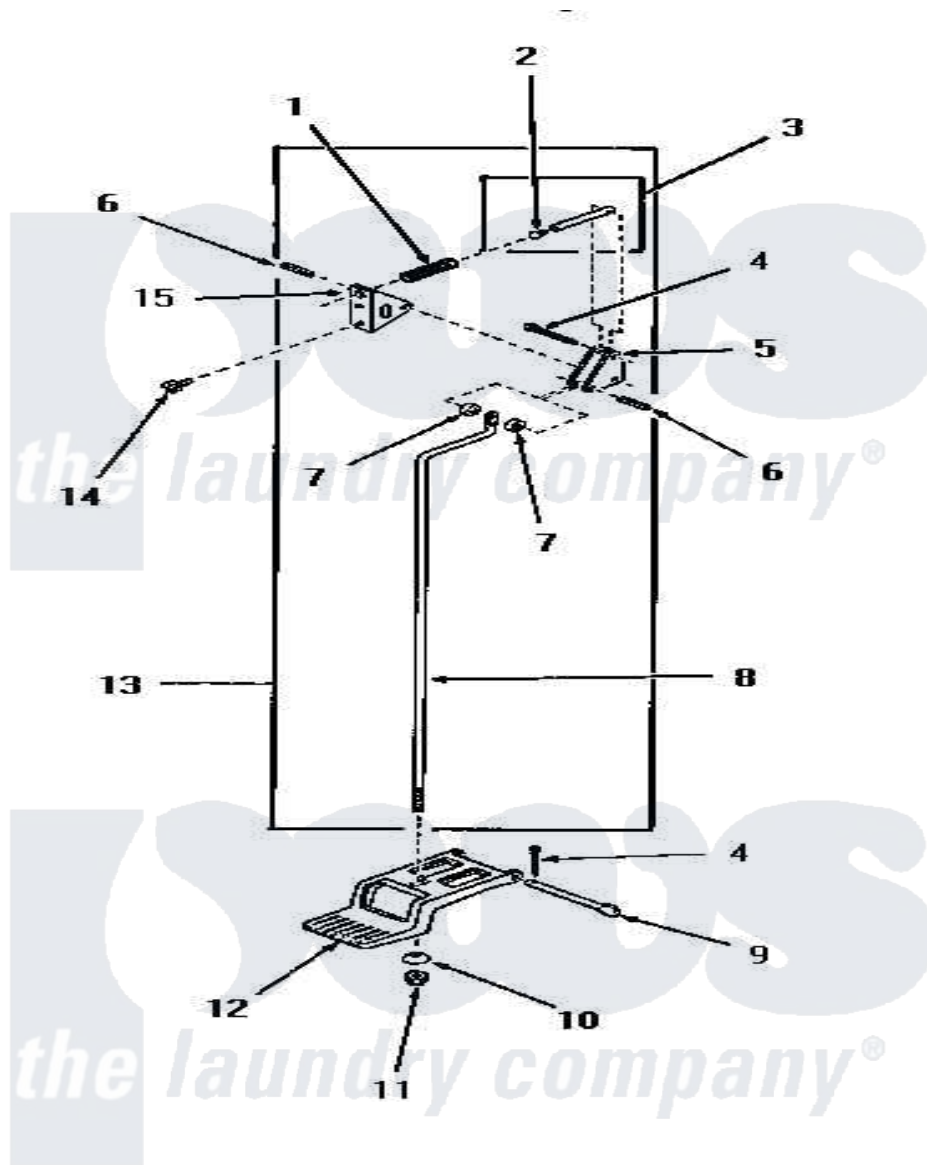

Amana DG9031 10 - DOOR RELEASE

DOOR RELEASE

Amana [Residential Amana DG9031 Washer Parts](#) Parts Diagram 10 - DOOR RELEASE

[Click on the part number to view part](#)

Item	Original Part Number	Replaced By	Status	Part Description
1	51065		Not Available	DOOR RELEASE SPRING
2	51786		Not Available	PLUG
3	51841		Not Available	DOOR RELEASE PIN ASSEMBLY
4	02578			Pin, Cotter
5	51041		Not Available	DOOR RELEASE LEVER
6	51161		Not Available	PIN,ROLL 1/8 X 3/4
7	51121			Door Release Spacer
8	51837		Not Available	DOOR RELEASE ROD
9	51045		Not Available	PEDAL HINGE PIN
10	51046		Not Available	NYLON WASHER
11	51271		Not Available	NUT
12	51802			Pedal, Foot
13	51844		Not Available	DOOR RELEASE ASSEMBLY
14	51246		Not Available	SCREW
15	51052		Not Available	DOOR RELEASE BRACKET