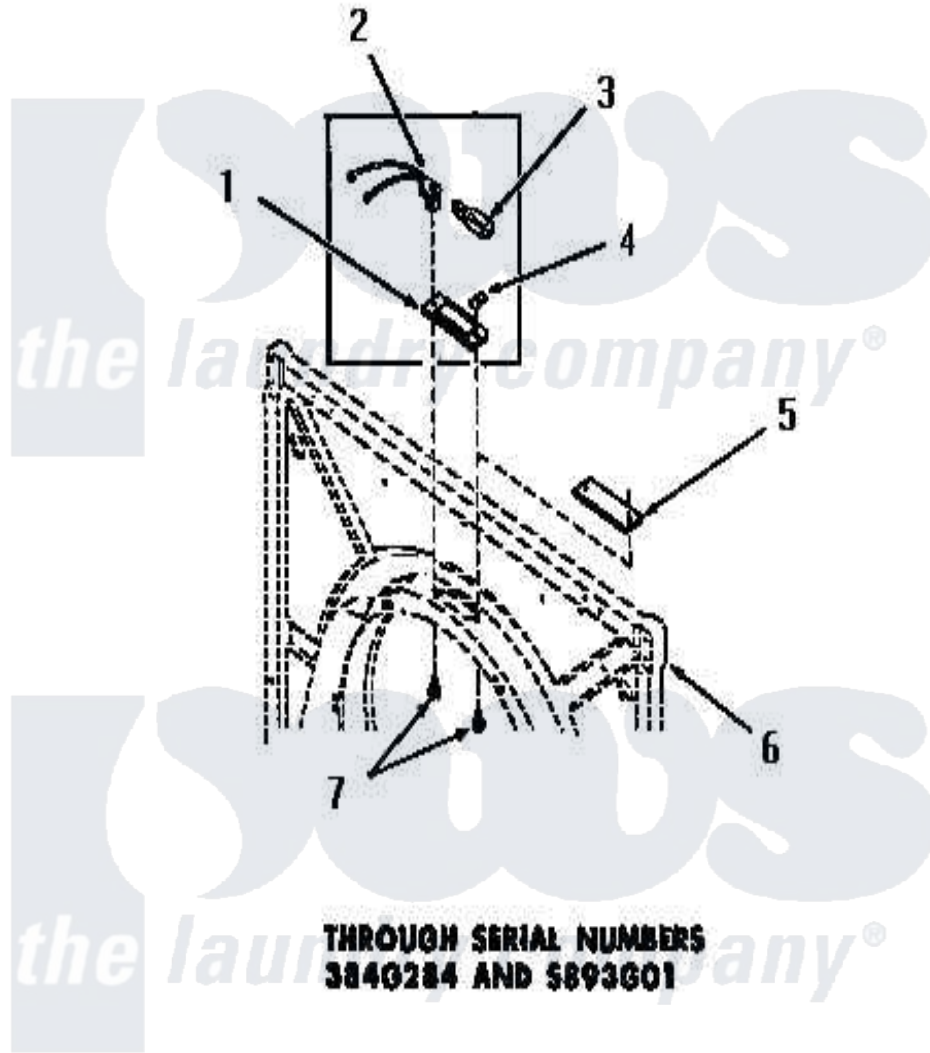

Amana DG9031 11 - DRUM LIGHT & COVER PLATE

[Amana Residential Amana DG9031 Washer Parts](#) Parts Diagram 11 - DRUM LIGHT & COVER PLATE
 Click on the part number to view part

Item	Original Part Number	Replaced By	Status	Part Description
1	51070			Lens, Drum Light
2	Y51887		Not Available	BULB RECEPTACLE
3	21608	A3167501		Lamp Oven, Int.
4	Y51788		Not Available	SPEED NUT
5	53911		Not Available	COVER PLATE
6	Y00000000		Not Available	SEE NOTE FRONT FRAME AND AIR SHROUD
7	51784		Not Available	SCREW, 10B-16 X 1/2 HEX