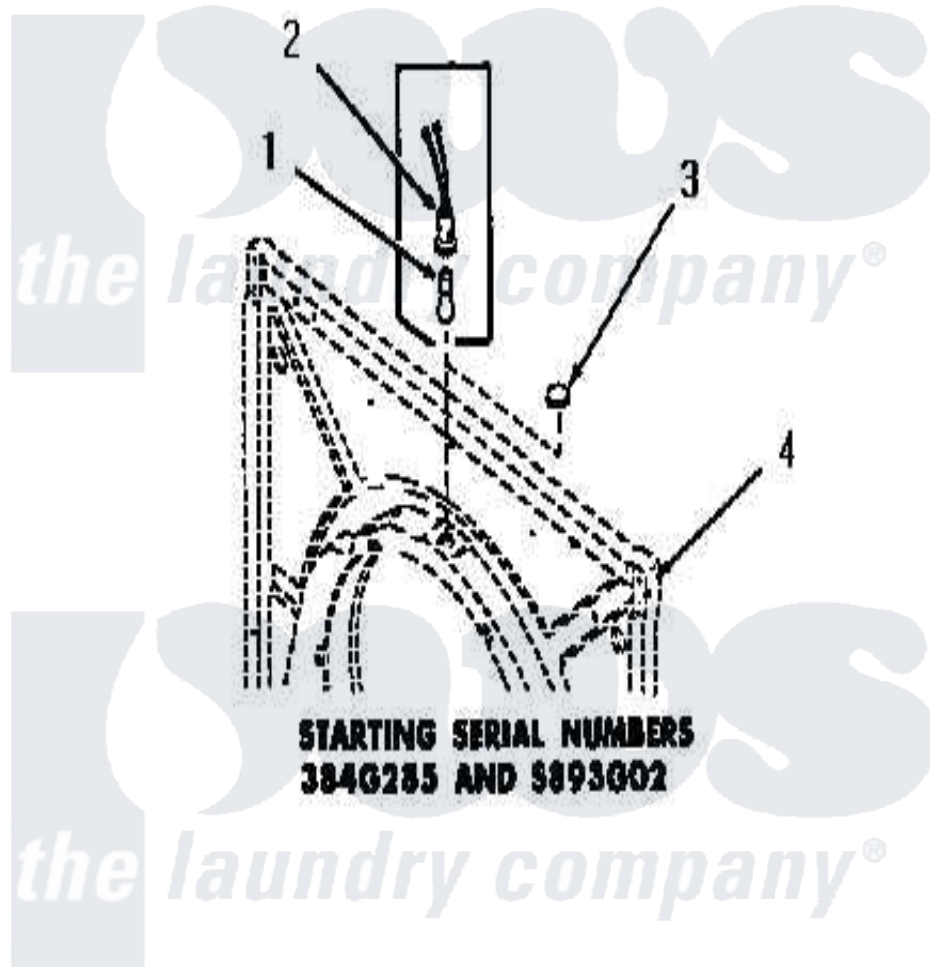

Amana DG9031 12 - DRUM LIGHT & COVER PLATE

[Amana Residential Amana DG9031 Washer Parts](#) Parts Diagram 12 - DRUM LIGHT & COVER PLATE
Click on the part number to view part

Item	Original Part Number	Replaced By	Status	Part Description
1	Y54608	31001575		Bulb, Cylinder Light
2	Y0054609	M0270519		Washer
3	54610		Not Available	PLUG BUTTON
4	Y00000000		Not Available	SEE NOTE FRONT FRAME AND AIR SHROUD