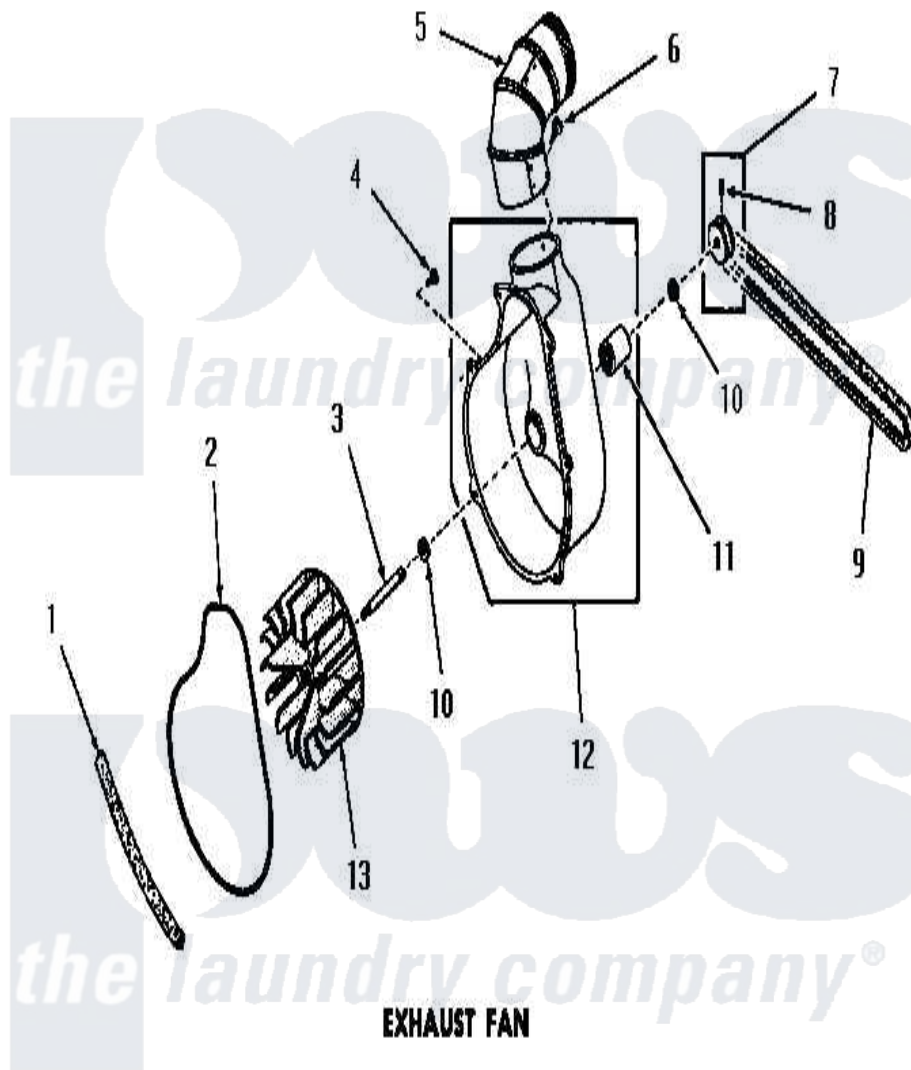

Amana DG9031 13 - EXHAUST FAN

Amana Residential Amana DG9031 Washer Parts Parts Diagram 13 - EXHAUST FAN
 Click on the part number to view part

Item	Original Part Number	Replaced By	Status	Part Description
1	51790			Seal
2	51791			Gasket, Housing
3	53519		Not Available	EXHAUST FAN SHAFT
4	51784		Not Available	SCREW, 10B-16 X 1/2 HEX
5	Y0052707	31986601B		Switch, Rocker
6	23222	3177991		Screw
7	53521		Not Available	ASSY, PULLEY
8	02771			Screw, 1/4-20 x 3/8 Hex S
9	51994			Belt
10	52549			Washer, 501 ID X3/4 Odx
11	51991		Not Available	BEARING
12	51946		Not Available	HOUSING, BLOWER
13	90585		Not Available	IMPELLER