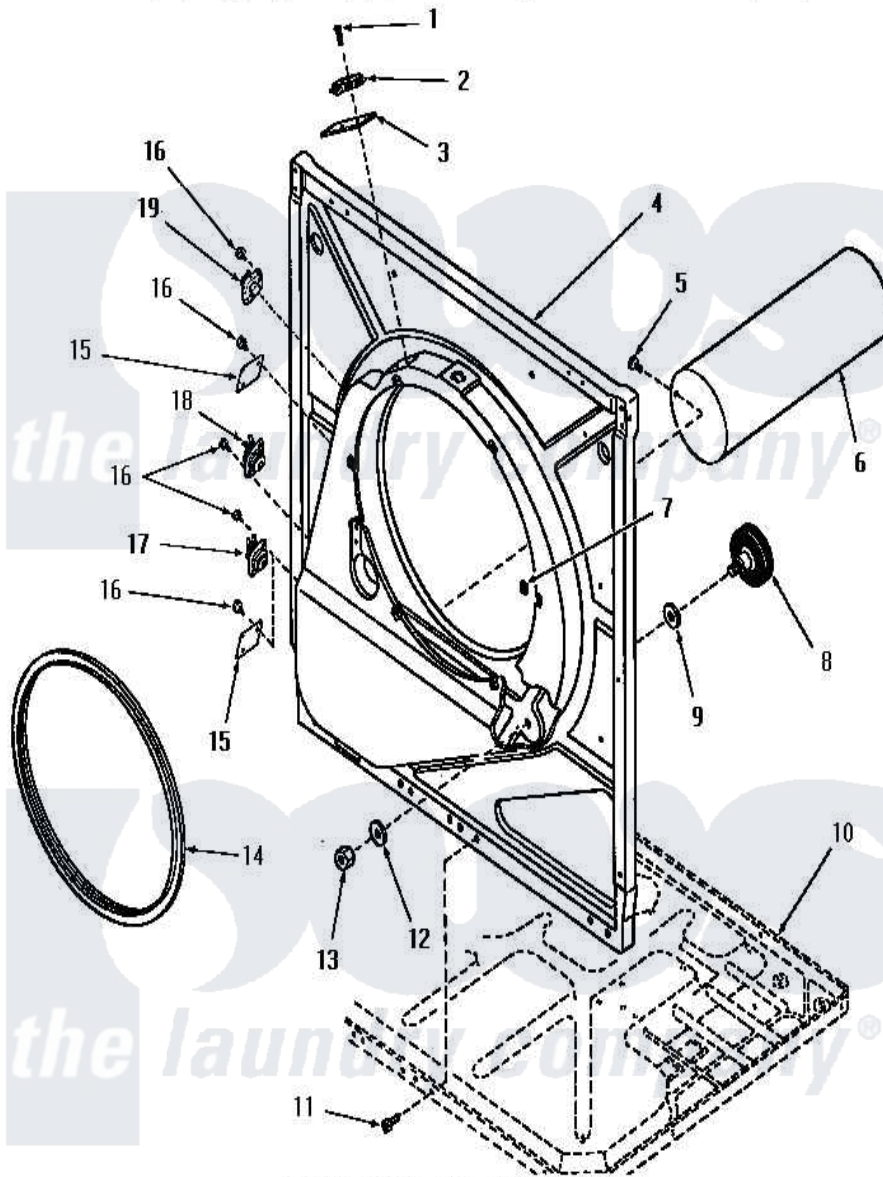

Amana DG9031 14 - FRONT FRAME & AIR SHROUD

FRONT FRAME AND AIR SHROUD

Amana Residential Amana DG9031 Washer Parts Parts Diagram 14 - FRONT FRAME & AIR SHROUD
 Click on the part number to view part

Item	Original Part Number	Replaced By	Status	Part Description
1	51783			Screw, 6b-20 X 7/8 HeX
2	Y51143		Not Available	SWITCH
3	52112			Insulation
4	51850		Not Available	FRONT FRAME AND AIR SHROUD
5	52150	489464		Screw
6	51821		Not Available	EXHAUST DUCT
7	52865		Not Available	SPEED NUT
8	53555	56285		Roller Cylinder
9	52123			Washer
10	Y00000000		Not Available	SEE NOTE FRAME BASE
11	51784		Not Available	SCREW,10B-16 X 1/2 HEX
12	52122			Washer
13	52124		Not Available	NUT
14	51798		Not Available	GASKET
15	52550		Not Available	COVER PLATE
16	23222	3177991		Screw

17 [51180](#)

Low Thermostat

18 [52393](#)

Thermostat

19 [53708](#)

Thermostat