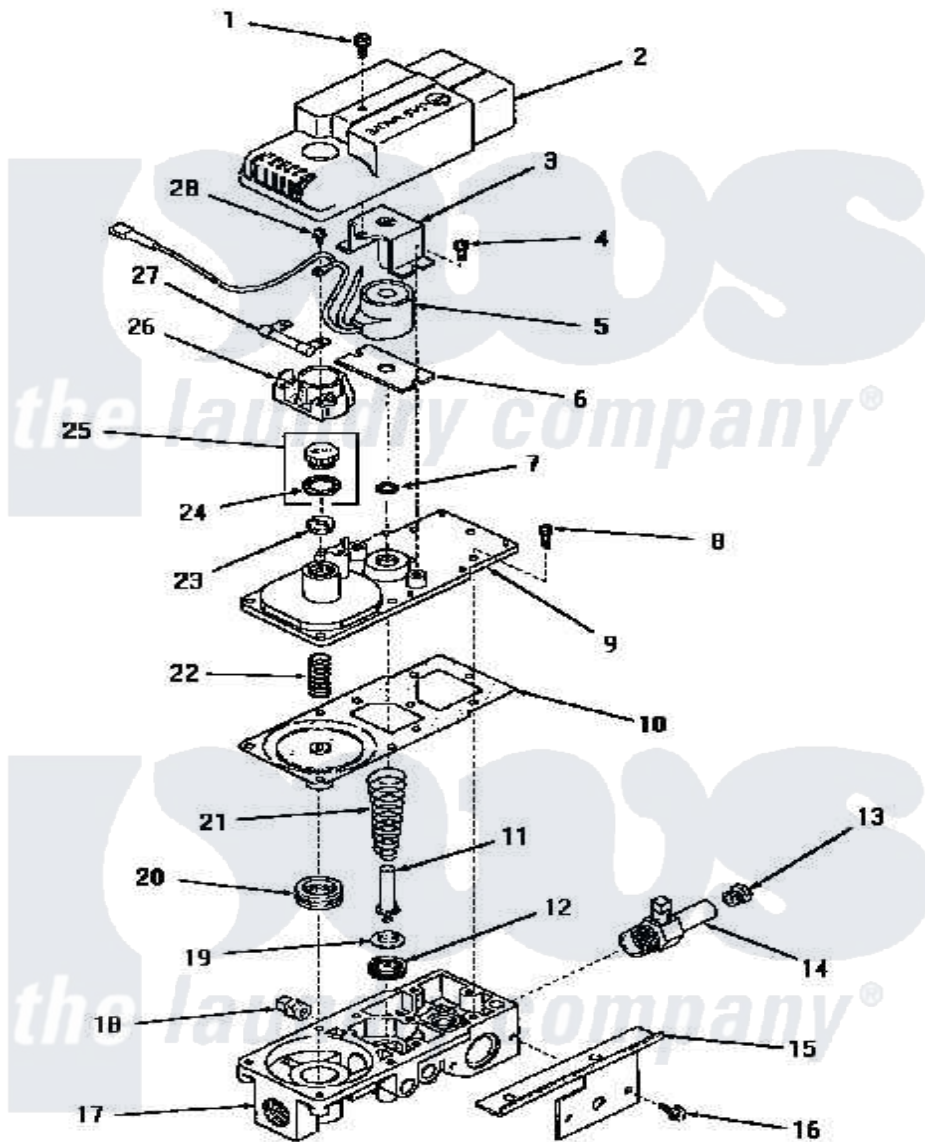

Amana DG9031 15 - GAS VALVE (NAT / MIXED GAS)

Amana [Residential Amana DG9031 Washer Parts](#) Parts Diagram 15 - GAS VALVE (NAT / MIXED GAS)
 Click on the part number to view part

Item	Original Part Number	Replaced By	Status	Part Description
1	51782		Not Available	SCREW, 6B-20X5/16
2	53428N		Not Available	VALVE HOUSING
3	53377B		Not Available	PLUNGER GUIDE AND BRACKET
4	53428J		Not Available	HEX HEAD SCREW
5	53428A			Coil, Burner
6	53377C		Not Available	PLATE
7	53377D		Not Available	O-RING
8	53379E		Not Available	HEX HEAD SCREW
9	53428E		Not Available	VALVE COVER
10	53428F		Not Available	DIAPHRAGM AND GASKET
11	53428D		Not Available	PLUNGER SHAFT
12	53428H		Not Available	PLUNGER SEAT
13	51209		Not Available	ORIFICE,NG
14	53377W		Not Available	BURNER ORIFICE ADAPTER
15	53377Q		Not Available	MOUNTING BRACKET
16	53379D		Not Available	HEX HEAD SCREW

17	53428L	Not Available	VALVE BODY
18	20247		Plug, Pipe
19	53377L	Not Available	STIFFENER
20	52966R	Not Available	REGULATOR SEAT
21	53428G	Not Available	VALVE SPRING
22	53377X	Not Available	REGULATOR SPRING
23	52966M	Not Available	REGULATOR SCREW
24	52966L	Not Available	GASKET
25	53952		Screw, Vent
26	53428M	Not Available	MOUNT,RESISTOR
27	52966B		Resistor
28	53428K	Not Available	HEX HEAD SCREW
NI	53428	Not Available	GAS VALVE