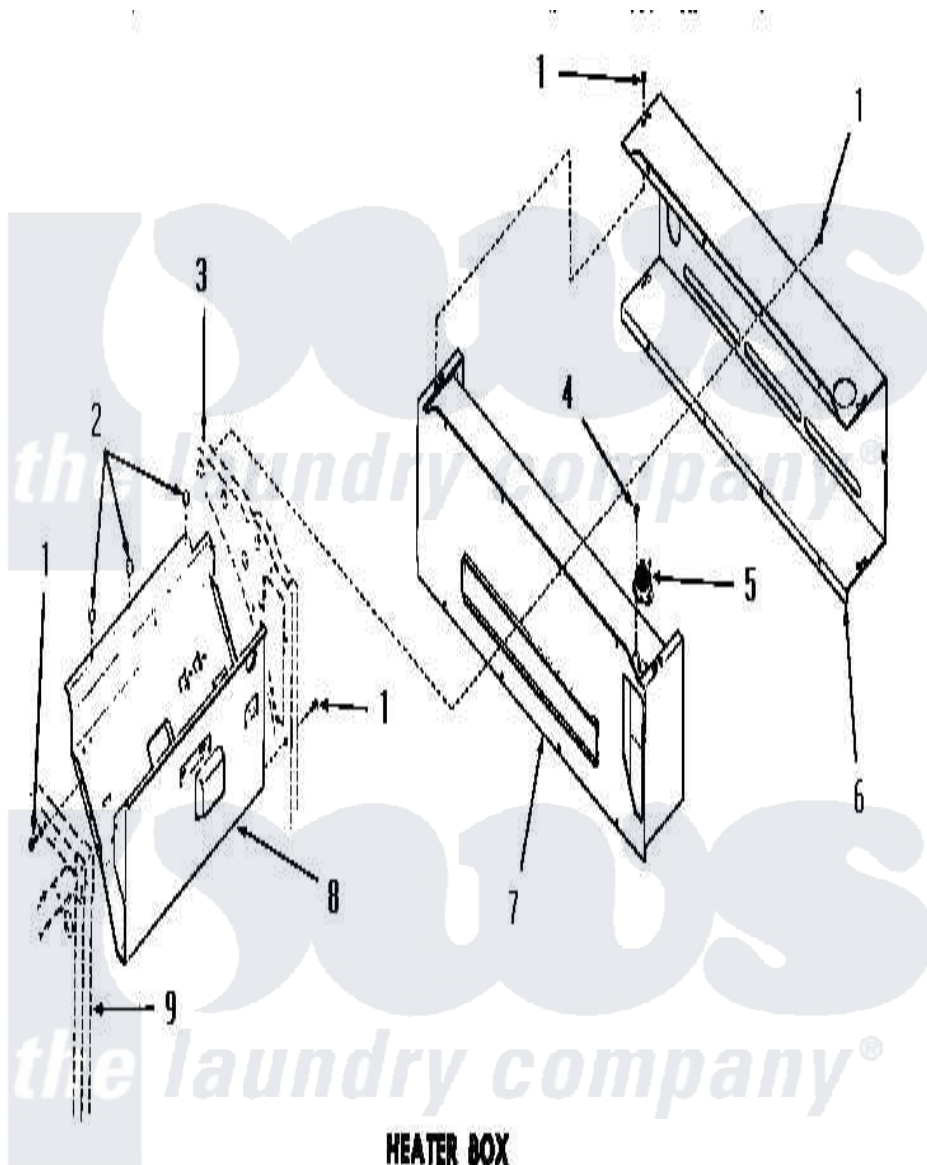

# Amana DG9031 16 - HEATER BOX

## HEATER BOX (Gas Models)

[Amana Residential Amana DG9031 Washer Parts](#) Parts Diagram 16 - HEATER BOX  
Click on the part number to view part

Item	Original Part Number	Replaced By	Status	Part Description
1	51784		Not Available	SCREW,10B-16 X 1/2 HEX
2	52552		Not Available	BUMPER, OVEN DOOR
3	Y00000000		Not Available	SEE NOTE REAR FRAME
4	23222	<a href="#">3177991</a>		Screw
5	51185		Not Available	THERMOSTAT,HEATER BOX
6	Y51862		Not Available	HEATER BOX
7	54717		Not Available	ASSY,HEATER BOX
8	Y52584		Not Available	BURNER SHIELD
9	Y00000000		Not Available	SEE NOTE FRONT FRAME AND AIR SHROUD