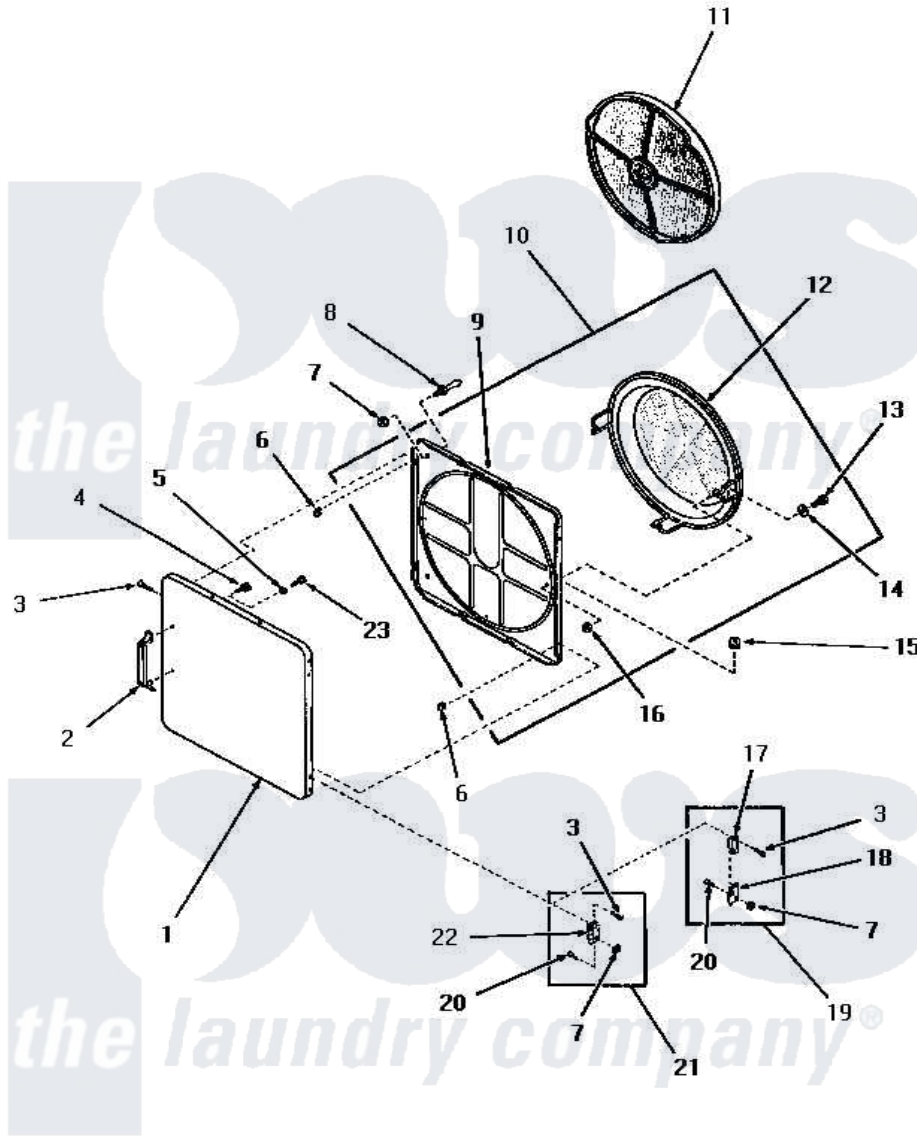

# Amana DG9031 17 - LOADING DOOR

## LOADING DOOR (Through Serial Nos. 31V9368 and 566Y580)

Amana [Residential Amana DG9031 Washer Parts](#) Parts Diagram 17 - LOADING DOOR

[Click on the part number to view part](#)

Item	Original Part Number	Replaced By	Status	Part Description
1	52489W		Not Available	OUTER DOOR PANEL, WHITE
"	52489H		Not Available	OUTER DOOR PANEL, HARVEST GOLD
"	52489C		Not Available	OUTER DOOR PANEL, COPPERTONE
"	52489A		Not Available	OUTER DOOR PANEL, AVOCADO
2	54068	<a href="#">61925</a>		Pull Door Commercial Black
3	52864	<a href="#">500226</a>		Screw, 8b-16 x 5/8 Tap
4	52150	<a href="#">489464</a>		Screw
5	Y20278		Not Available	LOCKWASHER
6	52865		Not Available	SPEED NUT
7	51236	<a href="#">488130</a>		Nut
8	<a href="#">51992</a>			Strike, Door
9	54730		Not Available	INNER DOOR PANEL
10	54738		Not Available	ASSY,HOUSING & PANEL
11	53002		Not Available	NO LONGER AVAILABLE

12	54731	<a href="#">54-731</a>		Bake Element
13	24688		Not Available	CAP SCREW
14	Q6275		Not Available	WASHER
15	<a href="#">51858</a>			Grommet
16	52566	<a href="#">27001225</a>		Nut, Jam Mid Lock 1/4-20
17	Y0053944	<a href="#">D7772202</a>		Air Duct. Bottom
18	Y0053945	<a href="#">D7772101</a>		Shield-Light
19	Y00000000		Not Available	SEE NOTE MODELS DG3350, DG3300, DG3250 AND DG3240
20	<a href="#">22649</a>			Screw, 8-32 X 13/32 FI
21	Y00000000		Not Available	SEE NOTE ALL OTHER MODELS
22	<a href="#">70014</a>			Hinge
23	22024	<a href="#">20001169</a>		22024 24