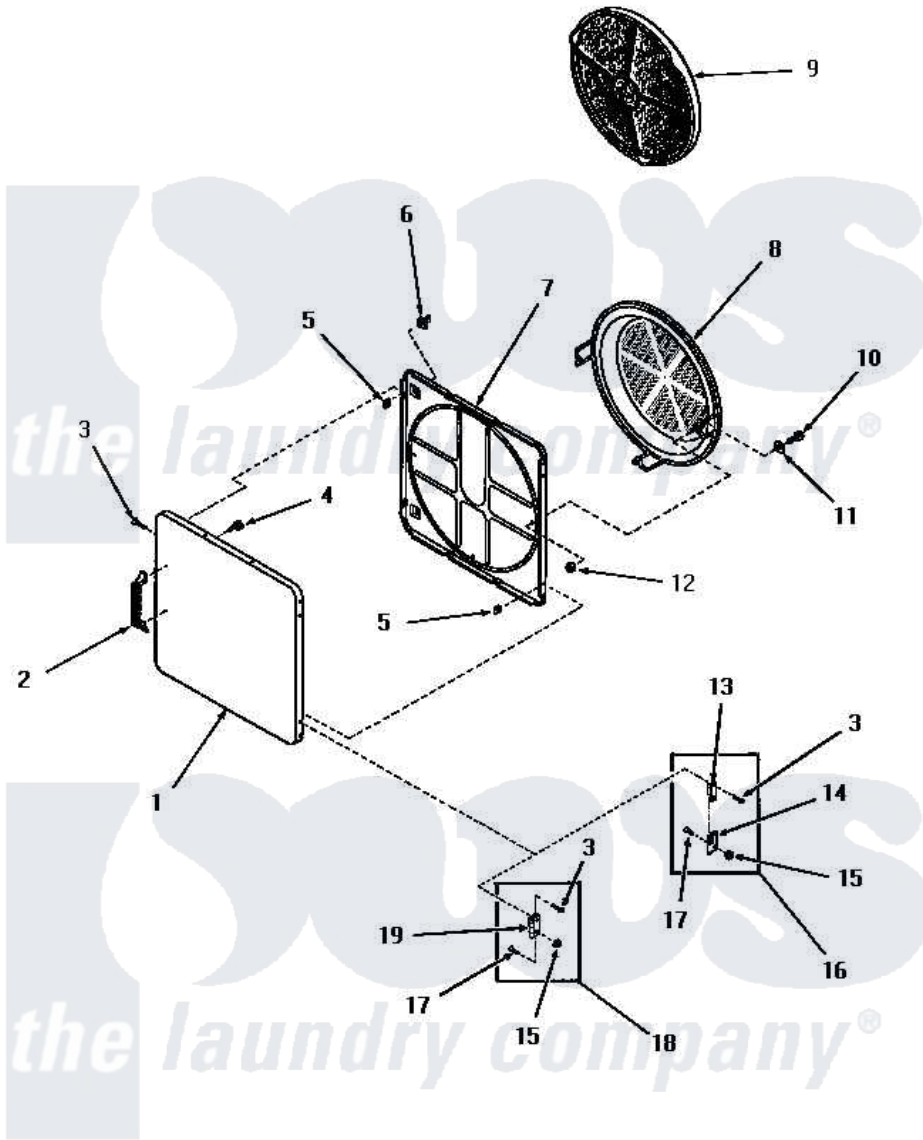

Amana DG9031 18 - LOADING DOOR

LOADING DOOR (Starting Serial Nos. 31V9369 and S66Y581)

Amana [Residential Amana DG9031 Washer Parts](#) Parts Diagram 18 - LOADING DOOR
Click on the part number to view part

Item	Original Part Number	Replaced By	Status	Part Description
1	52489W		Not Available	OUTER DOOR PANEL, WHITE
"	52489H		Not Available	OUTER DOOR PANEL, HARVEST GOLD
"	52489C		Not Available	OUTER DOOR PANEL, COPPERTONE
"	52489A		Not Available	OUTER DOOR PANEL, AVOCADO
2	54068	61925		Pull Door Commercial Black
3	52864	500226		Screw, 8b-16 x 5/8 Tap
4	52150	489464		Screw
5	52865		Not Available	SPEED NUT
6	54661	LA-1003		Door Catch Kit
7	54665	54-665		Bake Element
8	54731	54-731		Bake Element
9	53002		Not Available	NO LONGER AVAILABLE
10	24688		Not Available	CAP SCREW
11	Q6275		Not Available	WASHER

12	52566	27001225	Nut, Jam Mid Lock 1/4-20
13	Y0053944	D7772202	Air Duct. Bottom
14	Y0053945	D7772101	Shield-Light
15	51236	488130	Nut
16	Y00000000	Not Available	SEE NOTE MODELS DG3350, DG3300, DG3250, FG3240 AND DG3240
17	22649		Screw, 8-32 X 13/32 FI
18	Y00000000	Not Available	SEE NOTE ALL OTHER MODELS
19	70014		Hinge