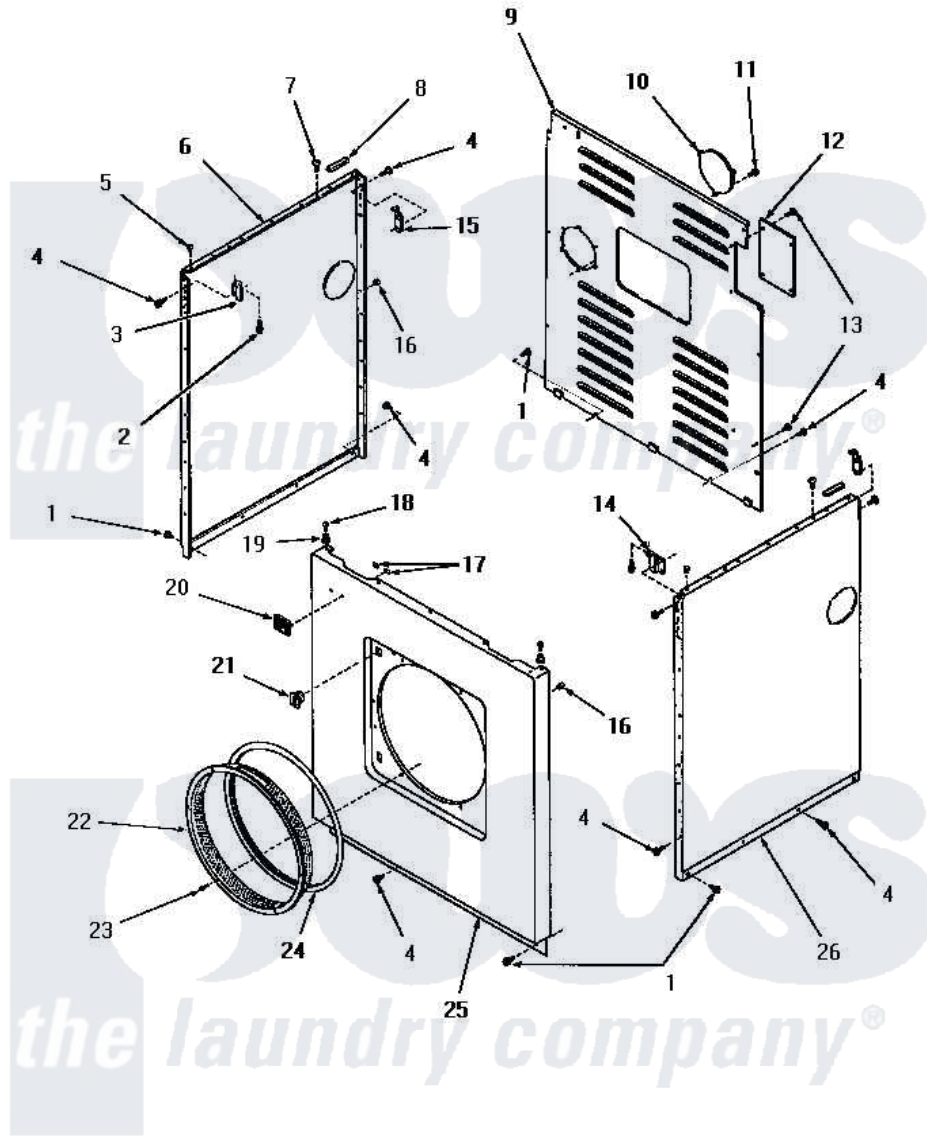

Amana DG9031 21 - PANELS

PANELS

Amana [Residential Amana DG9031 Washer Parts](#) Parts Diagram 21 - PANELS
 Click on the part number to view part

Item	Original Part Number	Replaced By	Status	Part Description
1	25723	27001200		Screw
2	23008			Screw, 10-24 X 3/4 Sems
3	22847		Not Available	BRACKET
4	51784		Not Available	SCREW,10B-16 X 1/2 HEX
5	21176			Bumper
6	52669W		Not Available	SIDE PANEL, LEFT, WHITE
"	52669C		Not Available	SIDE PANEL, LEFT, COPPERTONE
"	52669H		Not Available	SIDE PANEL, LEFT, HARVEST GOLD
"	52669A		Not Available	SIDE PANEL, LEFT, AVOCADO
7	52442		Not Available	SCREW, No.10-16 X 3/8"
8	80312			Bumper Pad
9	52677GRW		Not Available	REAR PANEL, GRAY, WHITE
"	52677GRA		Not Available	REAR PANEL, GRAY, AVOCADO
"	52677GPB		Not Available	REAR PANEL, GRAY,