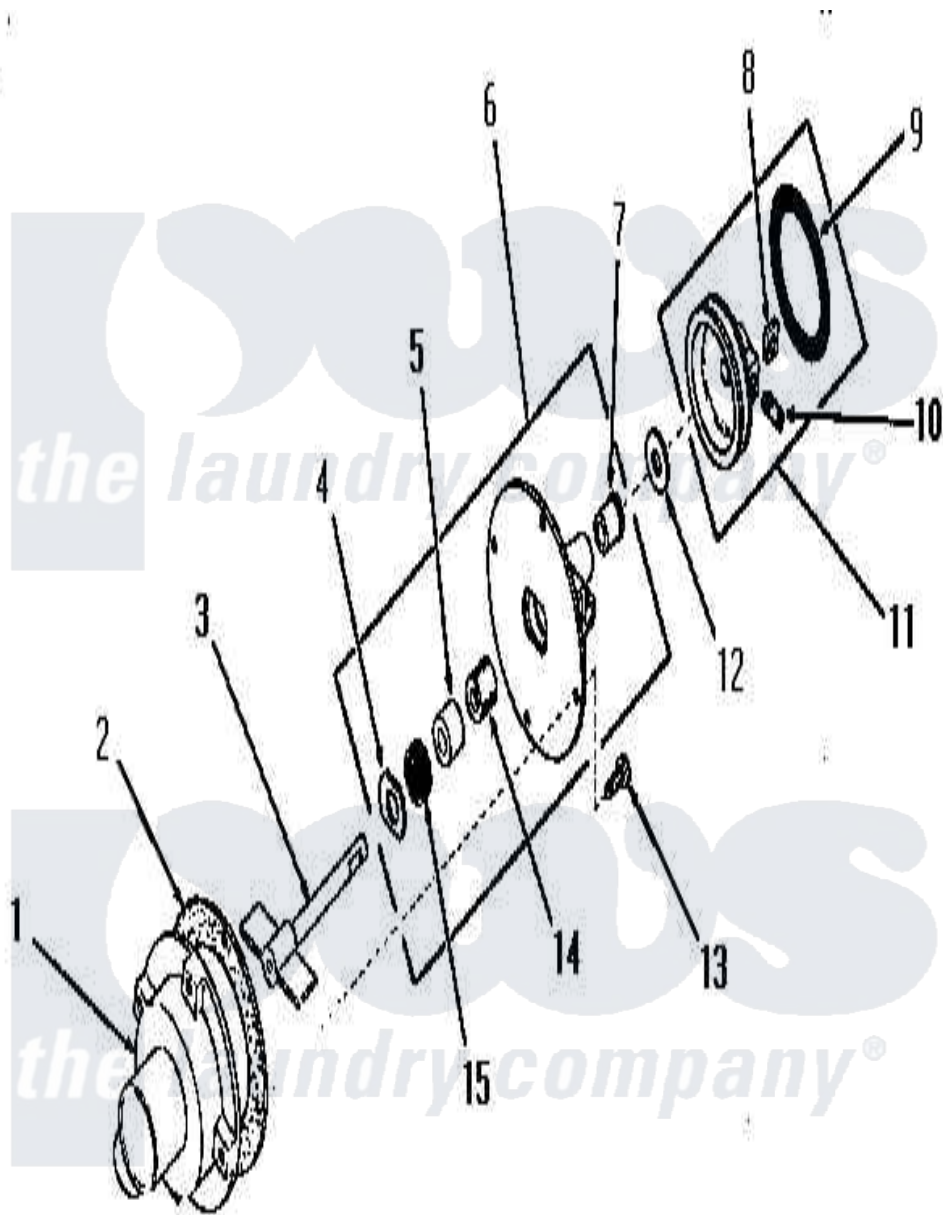

Amana DH1140 02 - A10054 WASH PUMP ASSY

Amana [Residential Amana DH1140 Washer Parts](#) Parts Diagram 02 - A10054 WASH PUMP ASSY
 Click on the part number to view part

Item	Original Part Number	Replaced By	Status	Part Description
1	10281			Cover Pump
2	10282	10-282		4pst-N.o. Aux. Cont. For Ca3,
3	10283		Not Available	IMPELLER xREPLACE
4	10284	10-284		Thermal Overload
5	10286			Sleeve Bearing
6	A10336		Not Available	PUMP BODY ASSEMBLY
7	10289		Not Available	FLANGED BEARING
8	10449		Not Available	NUT
9	10334			Ring, Friction
10	10293	10-293		Thermal Overload
11	A10335		Not Available	DRIVE WHEEL ASSEMBLY
12	10291	10-291		Thermal Overload
13	10290	51924		Screw, 10-24 X 1/2 HeX
14	10287			Wick
15	10285		Not Available	SEAL