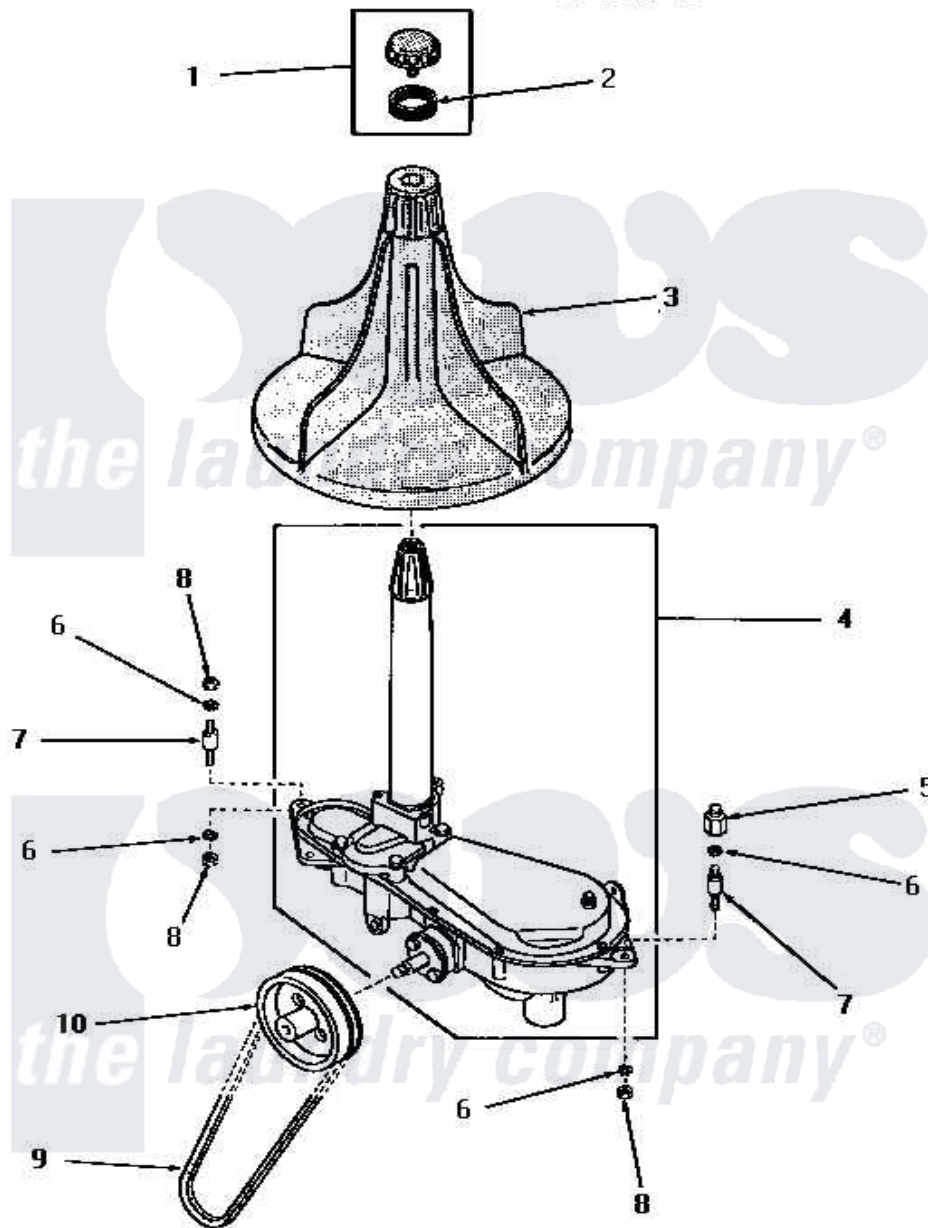

Amana DH1140 03 - AGITATOR AND TRANSMISSION ASSY

Amana Residential Amana DH1140 Washer Parts Parts Diagram 03 - AGITATOR AND TRANSMISSION ASSY
 Click on the part number to view part

Item	Original Part Number	Replaced By	Status	Part Description
1	A24811		Not Available	HOLD-DOWN CAP, GRAY
2	20136			Ring
3	A10076		Not Available	AGITATOR
4	A10040		Not Available	TRANSMISSION ASSEMBLY
5	10043	10-043		014 Orifice 11E Pilot
6	2431	CR25X440		440v Oval Run Capacitor
7	10042			Stud, Mounting xReplace
8	20275	27001225		Nut, Jam Mid Lock 1/4-20
9	10211	10-211		.0115 LP Orifice - 4ch P
10	10332		Not Available	TRANSMISSION PULLEY