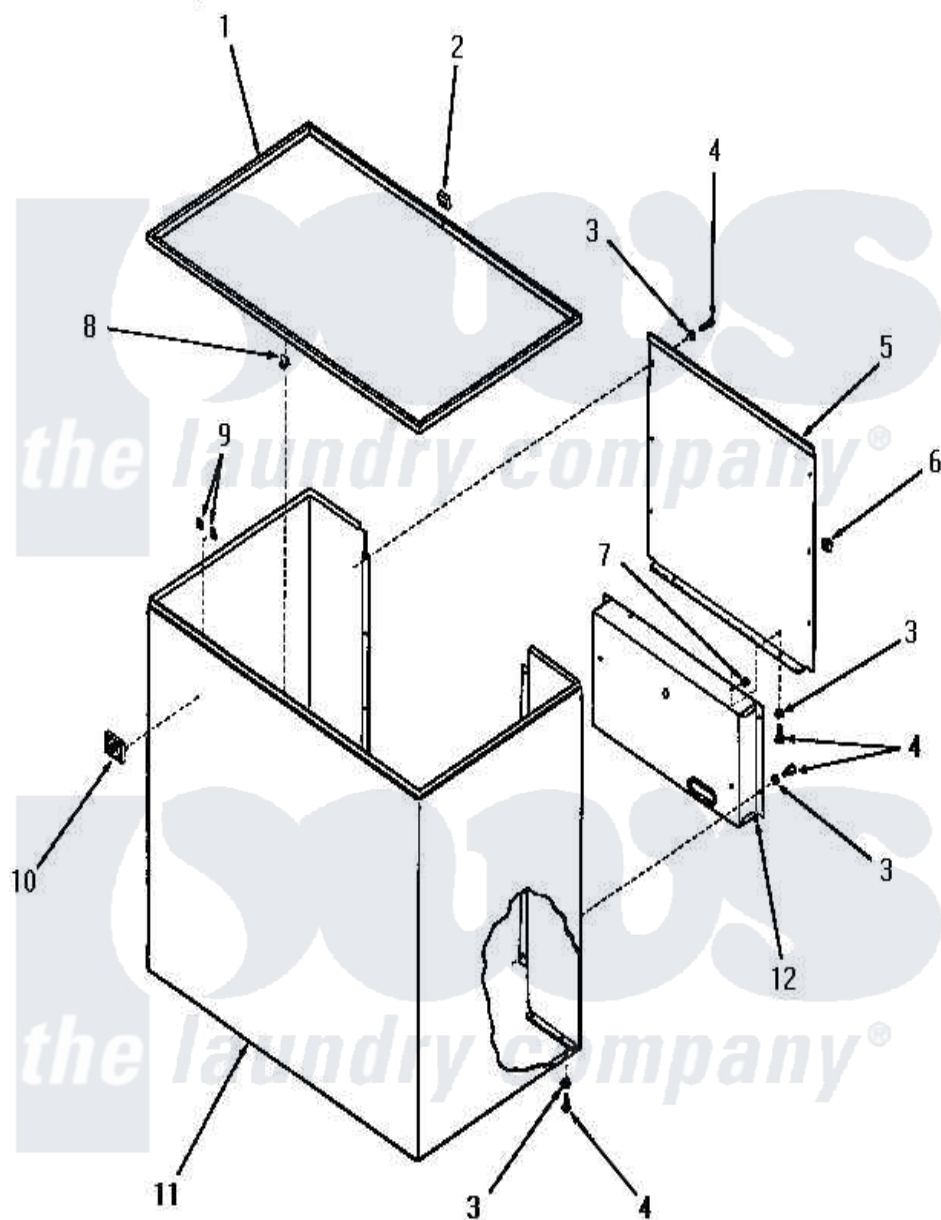

# Amana DH1140 04 - CABINET

Amana [Residential Amana DH1140 Washer Parts](#) Parts Diagram 04 - CABINET  
 Click on the part number to view part

Item	Original Part Number	Replaced By	Status	Part Description
1	10191		Not Available	CABINET TRIM
2	10192		Not Available	TRIM CLIP
3	Y20278		Not Available	LOCKWASHER
4	<a href="#">51778</a>			Screw, 8b-18 X 1/2 RD H
5	10187W		Not Available	UPPER REAR PANEL, WHITE
"	10187G		Not Available	UPPER REAR PANEL, HARVEST GOLD
"	10187C		Not Available	UPPER REAR PANEL, COPPERTONE
"	10187A		Not Available	UPPER REAR PANEL, AVOCADO
6	10189		Not Available	BUMPER
7	Y10009		Not Available	NUT, SPEED xREPLACE
8	10190		Not Available	TRIM RETAINER CLIP
9	22161		Not Available	CLIP
10	22086		Not Available	MONOGRAM
11	10182W		Not Available	CABINET, WHITE

"	10182A	Not Available	CABINET, AVOCADO
"	10182G	Not Available	CABINET, HARVEST GOLD
"	10182C	Not Available	CABINET, COPPERTONE
12	A10184W	Not Available	LOWER REAR PANEL, WHITE
"	A10184A	Not Available	LOWER REAR PANEL, AVOCADO
"	A10184C	Not Available	LOWER REAR PANEL, COPPERTONE
"	A10184G	Not Available	LOWER REAR PANEL, HARVEST GOLD