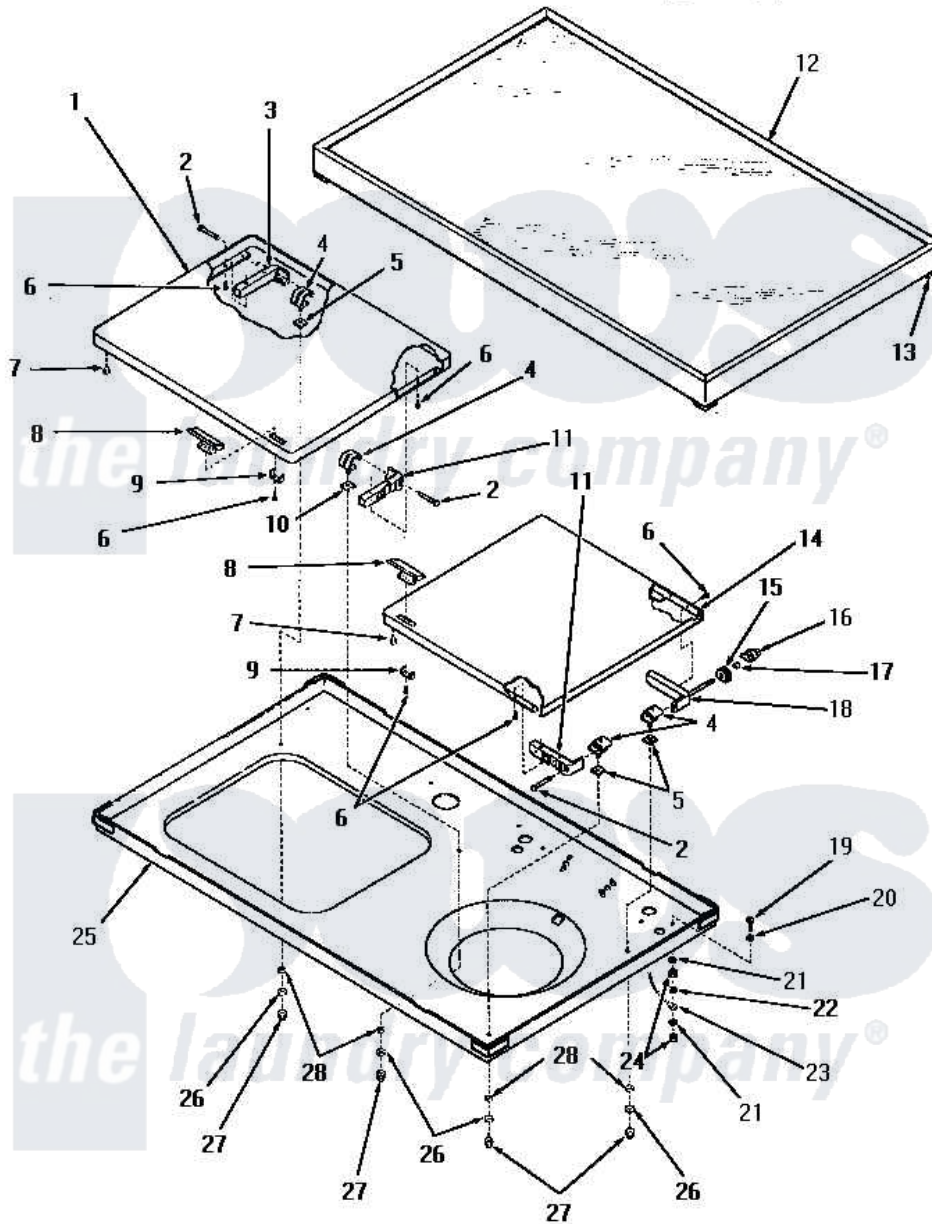

Amana DH1140 05 - CABINET TOP AND LOADING DOORS

Amana Residential Amana DH1140 Washer Parts Parts Diagram 05 - CABINET TOP AND LOADING DOORS
 Click on the part number to view part

Item	Original Part Number	Replaced By	Status	Part Description
1	10116G		Not Available	WASH TUB LOADING DOOR, HARVEST
"	10116C		Not Available	WASH TUB LOADING DOOR, COPPERT
"	10116W		Not Available	WASH TUB LOADING DOOR, WHITE
"	10116A		Not Available	WASH TUB LOADING DOOR, AVOCADO
2	20174			Rivet, .182 X 1.312 Fla
3	10119		Not Available	HINGE BLOCK
4	10125		Not Available	HINGE BRACKET
5	10126		Not Available	GASKET
6	22145		Not Available	SCREW,6Z-20X 3/8 SS RD
7	21176			Bumper
8	10123		Not Available	DOOR HANDLE
9	10124			Spacer
10	10126		Not Available	GASKET
11	10118		Not Available	HINGE BLOCK

12	A10259C	Not Available	HAND-E-TOP, COPPERTONE
"	A10259G	Not Available	HAND-E-TOP, HARVEST GOLD
"	A10259A	Not Available	HAND-E-TOP, AVOCADO
"	A10259W	Not Available	HAND-E-TOP, WHITE
13	10376	Not Available	VINYL CUSHION
14	10120A	Not Available	SPIN TUB LOADING DOOR, AVOCADO
"	10120W	Not Available	SPIN TUB LOADING DOOR, WHITE
"	10120C	Not Available	SPIN TUB LOADING DOOR, COPPERT
"	10120G	Not Available	SPIN TUB LOADING DOOR, HARVEST
15	10137	Not Available	GROMMET
16	10138	Not Available	CAM
17	10139	Not Available	CLIP
18	10121	Not Available	HINGE BLOCK AND SHAFT
19	Y3814	Not Available	ROUND HEAD SCREW
20	21643	Not Available	WASHER, 13/64IDX3/8ODX1
21	Y3815	Not Available	LOCKWASHER
22	Q6623	Not Available	WASHER
23	Y00000000	Not Available	SEE NOTE GROUND WIRE, GREEN
24	3673		Sub 4509
25	A10374W	Not Available	CABINET TOP, WHITE
"	A10374G	Not Available	CABINET TOP, HARVEST GOLD
"	A10374A	Not Available	CABINET TOP, AVOCADO
"	A10374C	Not Available	CABINET TOP, COPPERTONE
26	20103	M0270519	Washer
27	10129	Not Available	xREPLACE
28	2928		Sub 11138