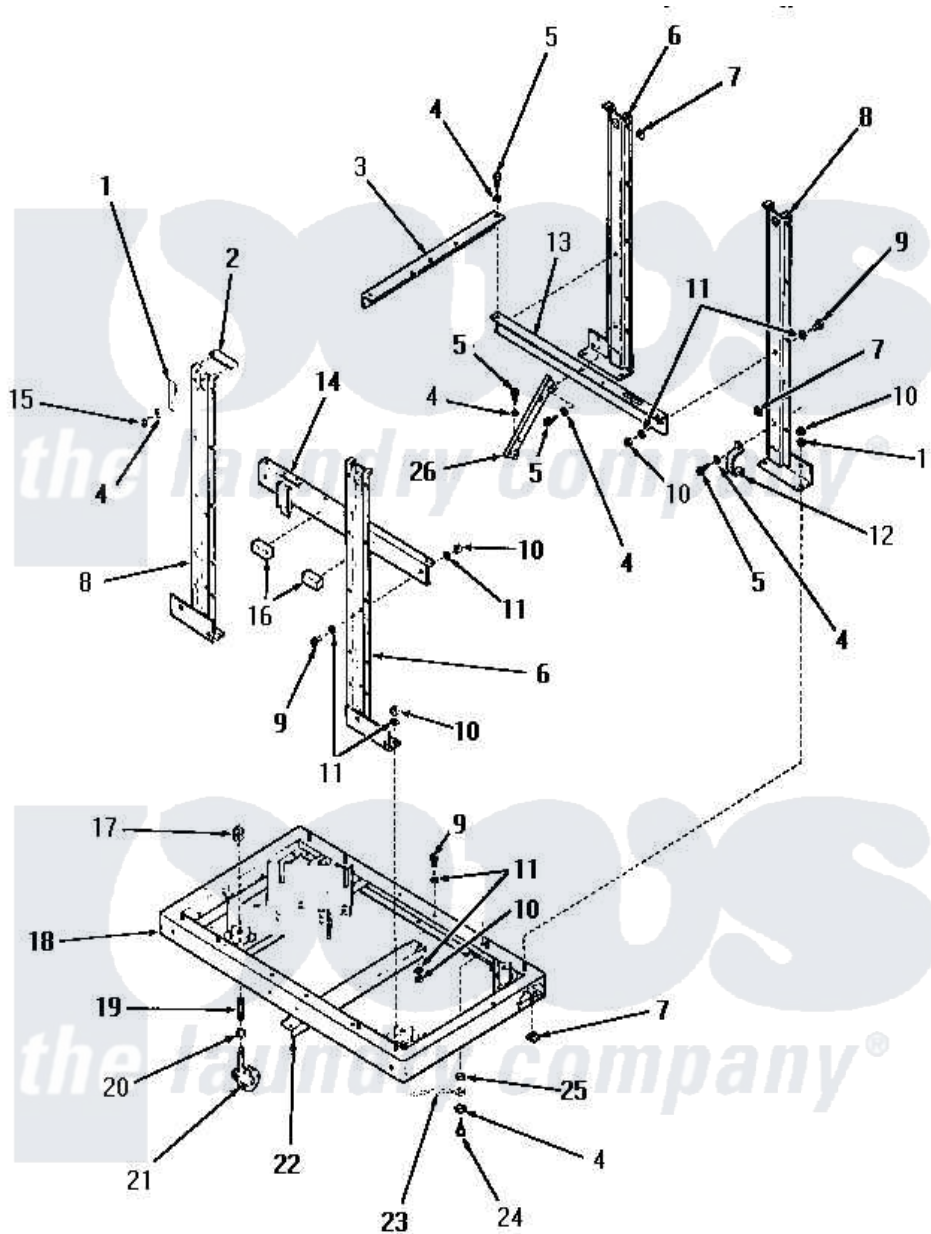

Amana DH1140 06 - CHASSIS

Amana [Residential Amana DH1140 Washer Parts](#) Parts Diagram 06 - CHASSIS
 Click on the part number to view part

Item	Original Part Number	Replaced By	Status	Part Description
1	10208	10-208		0225 NAT Orifice 6ch Pilot
"	10395		Not Available	HOLD-DOWN BRACKET
2	10029		Not Available	TEMP CONTROL
3	10026			Side Channel
4	Y3815		Not Available	LOCKWASHER
5	51784		Not Available	SCREW,10B-16 X 1/2 HEX
6	A10014		Not Available	LEG
7	Y10009		Not Available	NUT,SPEED xREPLACE
8	A10011		Not Available	LEG
9	Y2422		Not Available	CAP SCREW
10	20275	27001225		Nut, Jam Mid Lock 1/4-20
11	2431	CR25X440		440v Oval Run Capacitor
12	Y10016		Not Available	CAPACITOR MOUNTING STRAP
13	Y10017		Not Available	CROSS CHANNEL, REAR
14	A10020		Not Available	CROSS CHANNEL, FRONT
15	51780	3390631		Screw, 10-16 X 3/8

16	23257	Not Available	PAD,BUMPER
17	4196	Not Available	CODE J
18	A1000	Not Available	FRAME
19	3921		Spring
20	3919	Not Available	BUSHING
21	3920	Not Available	CASTER
22	Y10010	Not Available	DRAIN TUB MOUNTING BRACKET
23	Y00000000	Not Available	SEE NOTE GROUND WIRE, GREEN
24	51924		Screw, 10-24 X 1/2 HeX
25	Q6623	Not Available	WASHER
26	10027	Not Available	GUSSET