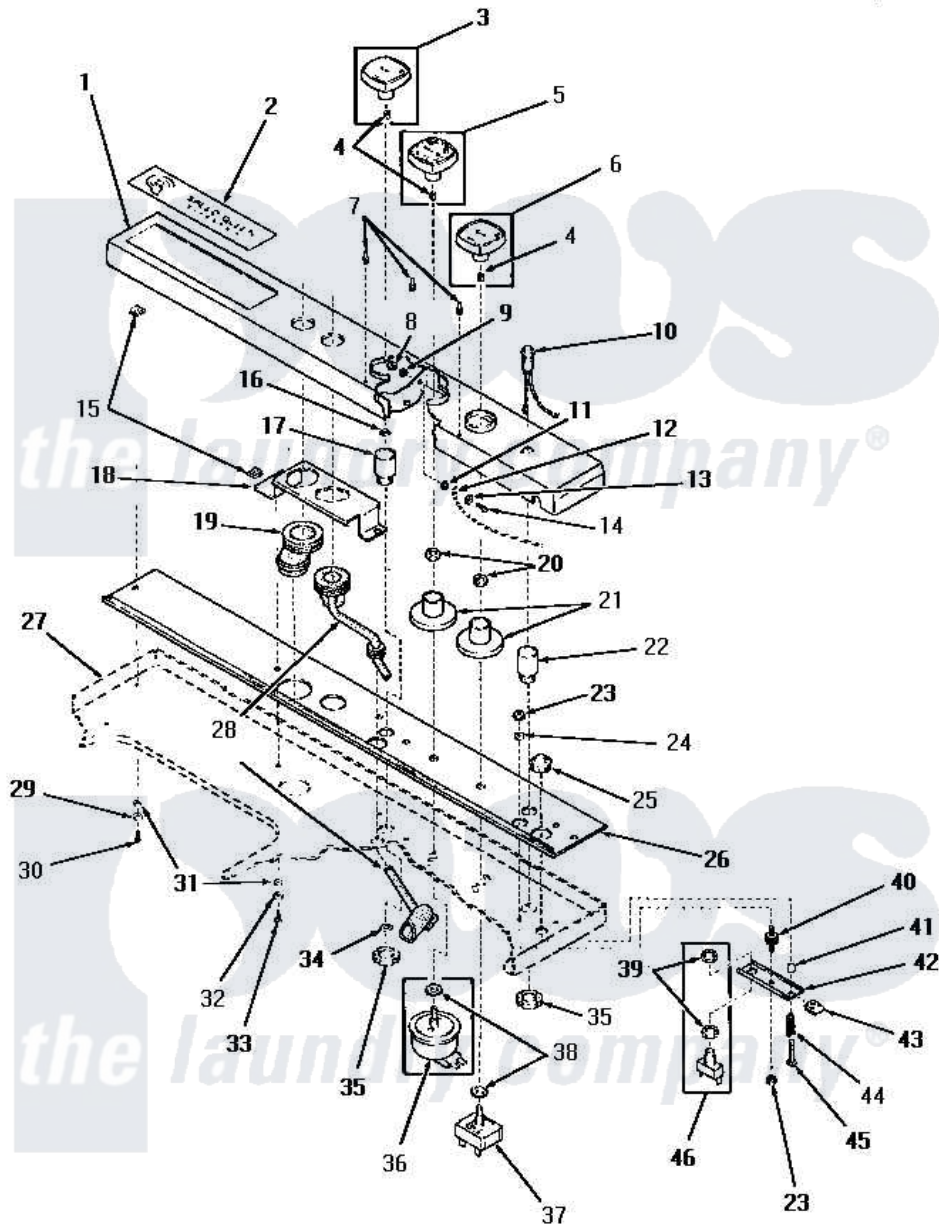

Amana DH1140 07 - CONTROL HOUSING AND CONTROLS

Amana Residential Amana DH1140 Washer Parts Parts Diagram 07 - CONTROL HOUSING AND CONTROLS
 Click on the part number to view part

Item	Original Part Number	Replaced By	Status	Part Description
"	NOTE:		Not Available	NOTE: ORDER COMPLETE WIRE HARNESS, 10113 OR ORDER WIRE BY THE FOOT AND GAUGE.
1	A10155A		Not Available	CONTROL HOUSING, AVOC
"	A10155C		Not Available	CONTROL HOUSING, COPP
"	A10155G		Not Available	CONTROL HOUSING, HARV
"	A10155W		Not Available	CONTROL HOUSING, WHIT
2	10161			Nameplate
3	A10167		Not Available	PUMP CONTROL KNOB
4	23392		Not Available	CLIP FOR 26816 KNOB
5	A10162		Not Available	TIMER CONTROL KNOB
6	A10165		Not Available	SPIN CONTROL KNOB
7	10160		Not Available	RIVET
8	3673			Sub 4509
9	Y3815		Not Available	LOCKWASHER
10	10159		Not Available	INDICATOR LIGHT