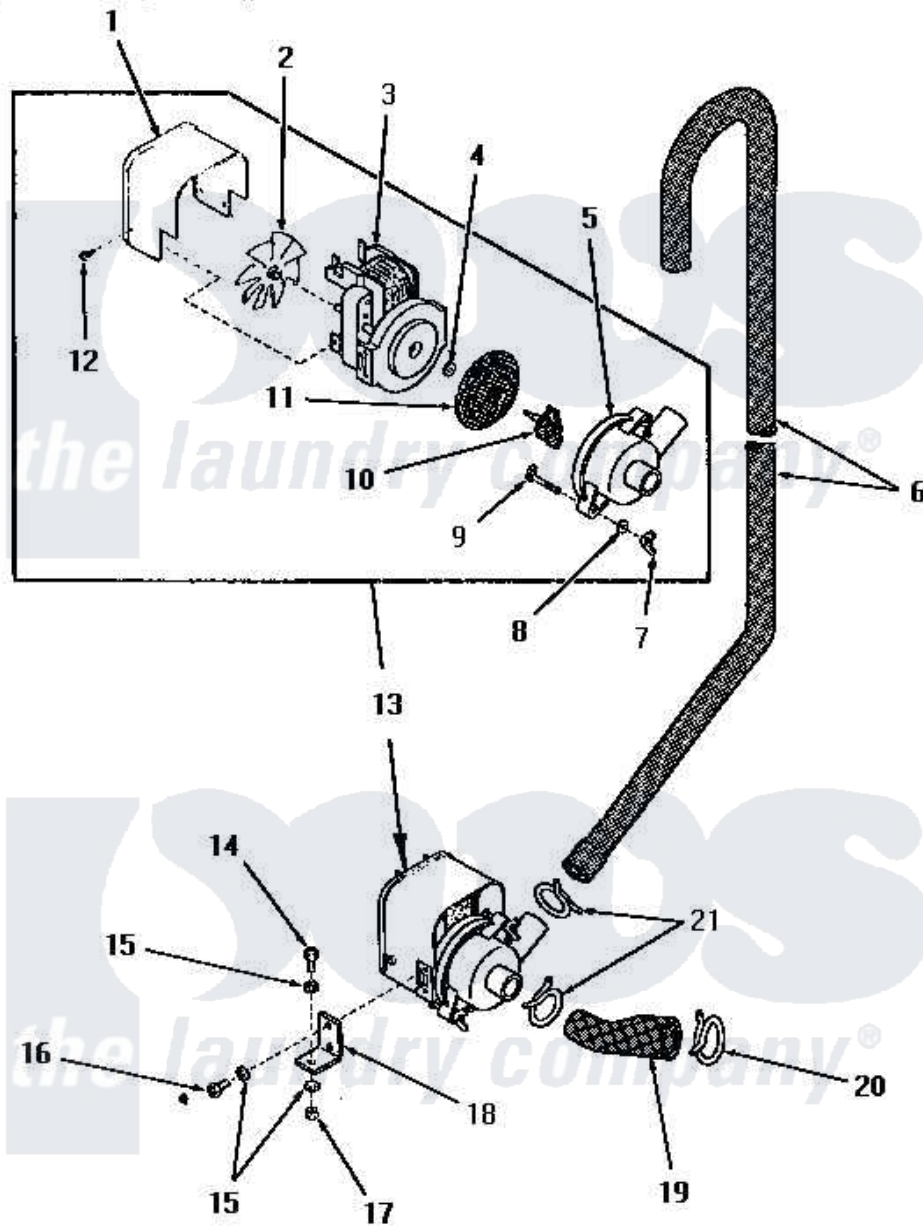

Amana DH1140 08 - MOTOR AND SPIN PUMP ASSY

Amana [Residential Amana DH1140 Washer Parts](#) Parts Diagram 08 - MOTOR AND SPIN PUMP ASSY
 Click on the part number to view part

Item	Original Part Number	Replaced By	Status	Part Description
1	Y10270		Not Available	MOTOR HOUSING
2	10272		Not Available	FAN
3	10273			Motor
4	10274		Not Available	FLINGER
5	10277	10277AB		4" Acrylic 2 Handle Faucet Low Lead
6	10181			Hose, Drain
7	10280		Not Available	NUT,WING xREPLACE
8	10279		Not Available	WASHER
9	10278		Not Available	BOLT,J xREPLACE
10	10276		Not Available	IMPELLER 625-0034 xREPLACE
11	10275		Not Available	GASKET & SEAL
12	10271		Not Available	SCREW
13	A10110		Not Available	MOTOR AND SPIN PUMP ASSEMBLY
14	Y2422		Not Available	CAP SCREW

15	2431	CR25X440	440v Oval Run Capacitor
16	10294		PAN HEAD SCREW
"	20747	500824	Screw, 1/4-20 Unc Hex
17	20275	27001225	Nut, Jam Mid Lock 1/4-20
18	10111		Not Available MOUNTING BRACKET
19	10179		Not Available DRAIN TUB-TO-PUMP HOSE
20	10180		Not Available CLAMP
21	21372	21-372	Sampling Tube