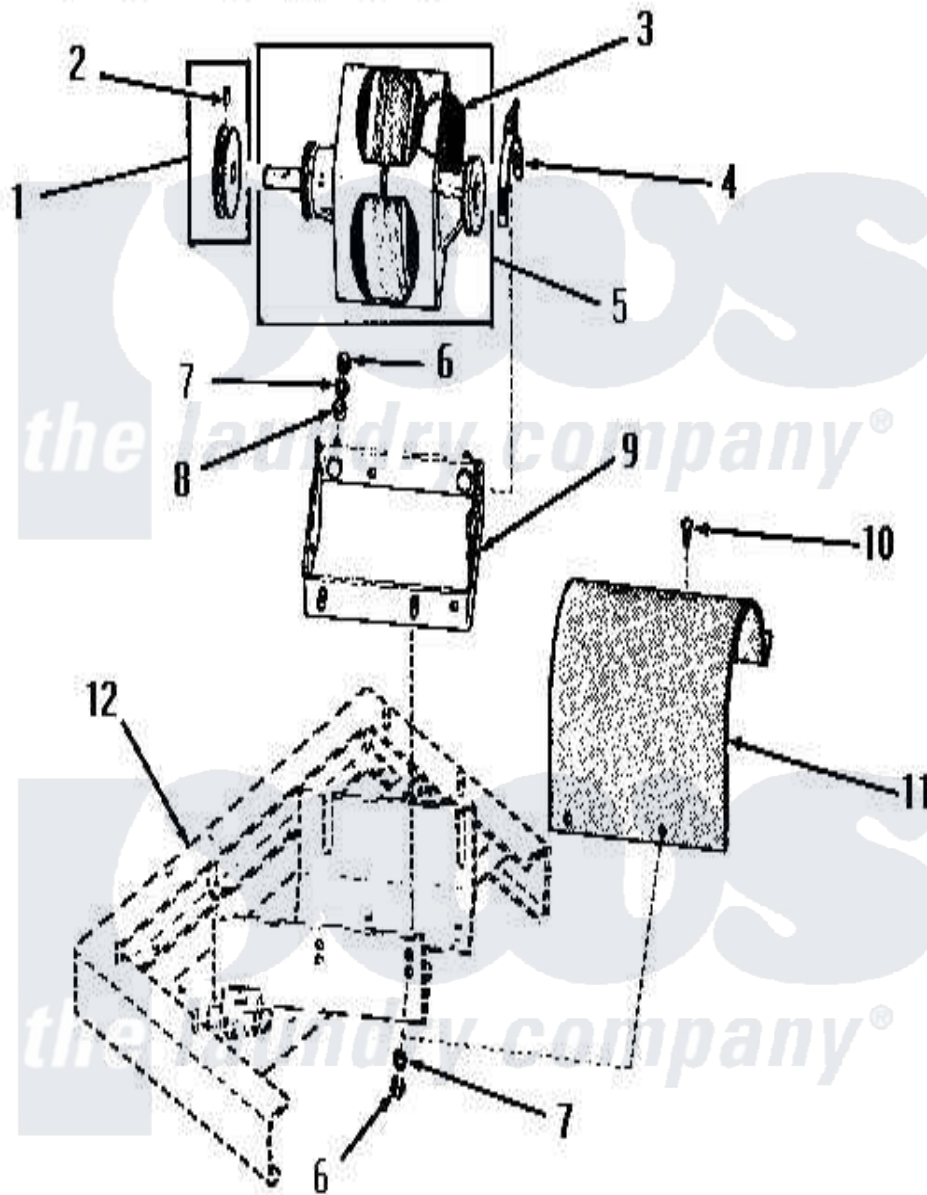

Amana DH1140 11 - WASH MOTOR

Amana [Residential Amana DH1140 Washer Parts](#) Parts Diagram 11 - WASH MOTOR
 Click on the part number to view part

Item	Original Part Number	Replaced By	Status	Part Description
1	Y10037		Not Available	PULLEY xREPLACE
2	2771		Not Available	SETSCREW
3	10228	5303016973		Pan
4	A91922		Not Available	MOTOR CLIP
5	10036	10-036		Orifice 54 Pilot
6	70142			Nut, Hex 5/16-18
7	Y2834		Not Available	LOCKWASHER
8	Q6066			Washer, 21/64 ID x 3/4 OD x 1
9	A10221		Not Available	MOTOR MOUNT
10	10039		Not Available	RETAINER CLIP
11	10034		Not Available	SHIELD xREPLACE
12	Y00000000		Not Available	SEE NOTE FRAME -- (SEE PAGE 4)