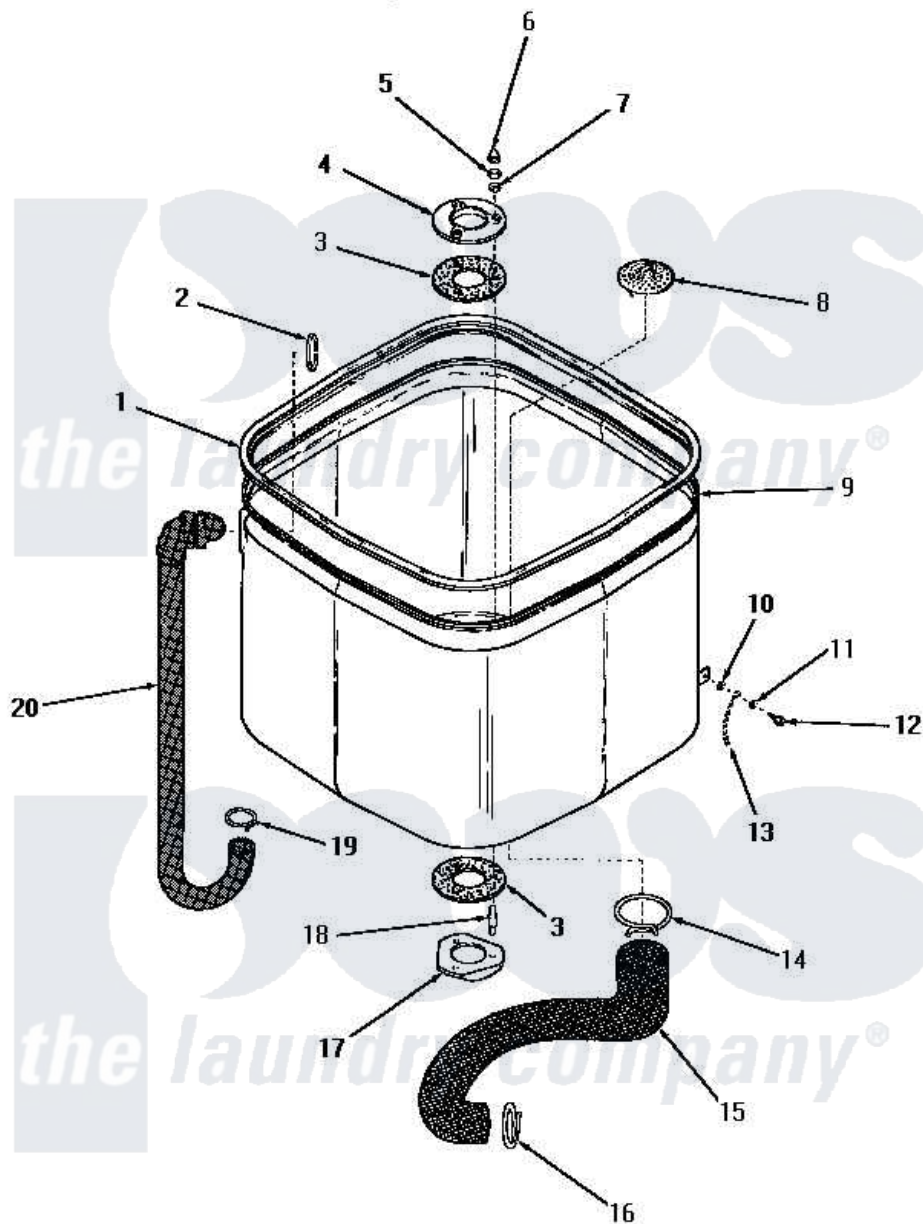

Amana DH1140 13 - WASH TUB

Amana Residential Amana DH1140 Washer Parts Parts Diagram 13 - WASH TUB
 Click on the part number to view part

Item	Original Part Number	Replaced By	Status	Part Description
1	10073			Gasket xReplace
2	10178			Ring, Retaining xReplace
3	10066	10-066		Orifice .18 70-71 Pilot
4	10071			Collar xReplace
5	10386			Washer xReplace
6	10072		Not Available	NUT,CAP xREPLACE
7	10203		Not Available	LOCKWASHER,SEALING
8	A10390		Not Available	DRAIN SCREEN
9	10067		Not Available	WASH TUB
10	Q6623		Not Available	WASHER
11	Y3815		Not Available	LOCKWASHER
12	51924			Screw, 10-24 X 1/2 HeX
13	Y00000000		Not Available	SEE NOTE GROUND WIRE, GREEN
14	10173		Not Available	HOSE CLAMP
15	10172	10-172		Bracket, Mtg, Elect.wtr.htg.
16	10174		Not Available	HOSE CLAMP

17	10064	5303935066	Ignitor
18	10065		Not Available STUD,MOUNTING xREPLACE
19	21372	21-372	Sampling Tube
20	A10175		Not Available RECIRCULATING HOSE