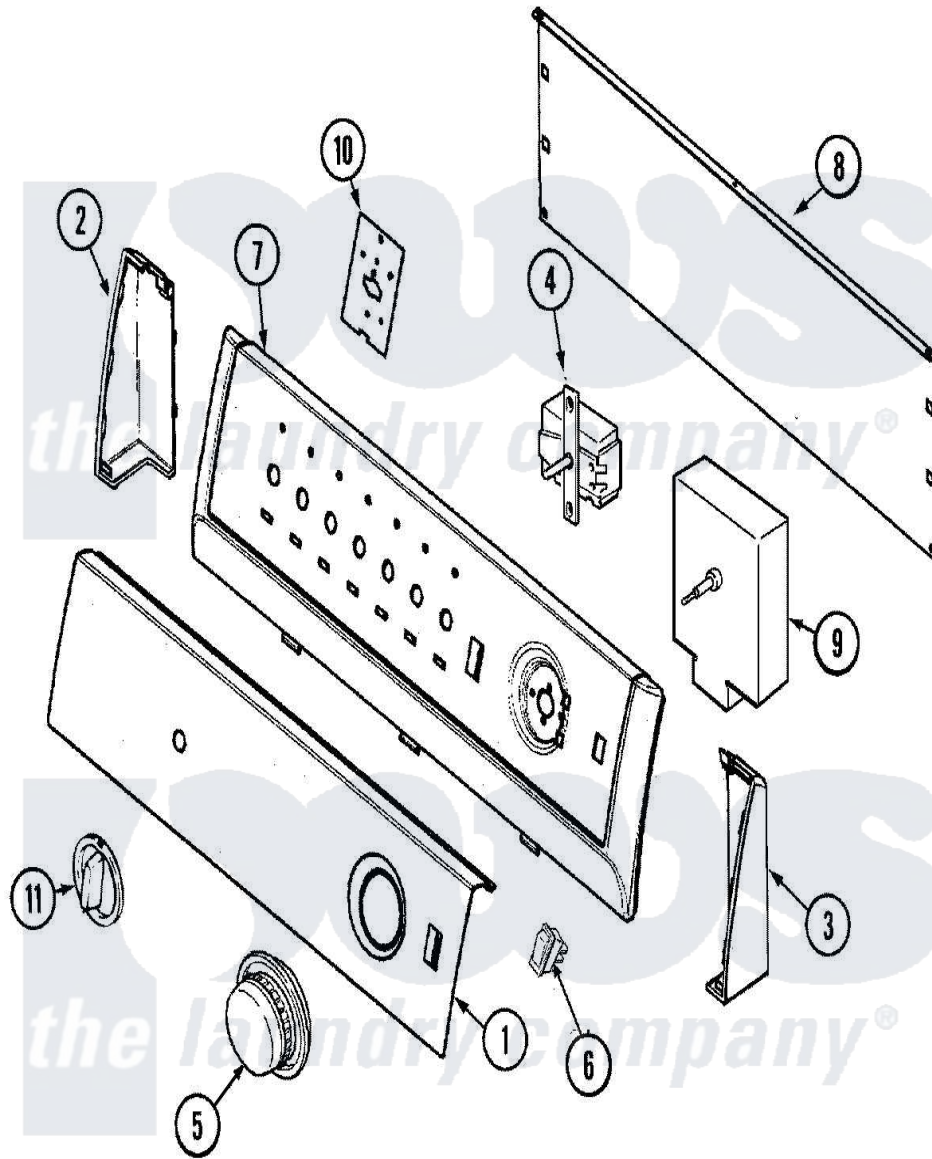

# Amana DLE231RAW 02 - CONTROL PANEL

Amana Residential Amana DLE231RAW Dryer Parts Parts Diagram 02 - CONTROL PANEL  
 Click on the part number to view part

Item	Original Part Number	Replaced By	Status	Part Description
1	<a href="#">31001516</a>			Panel, Control
2	<a href="#">21001546</a>			Endcap, Panel
"	25-3092	<a href="#">90767</a>		Screw, 8A X 3/8 HeX Washer Head Tapping
3	25-3092	<a href="#">90767</a>		Screw, 8A X 3/8 HeX Washer Head Tapping
"	<a href="#">21001547</a>			Endcap, Panel
4	31001348	<a href="#">31001449</a>		Switch, Selector
5	31001517	<a href="#">31001388</a>		Knob/Skirt, Timer
6	<a href="#">21001902</a>			Switch, Rocker
7	<a href="#">21001553</a>			Frame
8	<a href="#">21001527</a>			Shield, Rear
"	25-3092	<a href="#">90767</a>		Screw, 8A X 3/8 HeX Washer Head Tapping
9	<a href="#">31001484</a>			Resistor Assembly
"	<a href="#">31001513</a>			Timer
10	<a href="#">21001517</a>			Shield, Control

11	21001845	<a href="#">21001544</a>	Knob, Selector
12	31001489		Harness, Wire
"	31001518	Not Available	MANUAL, USE & CARE