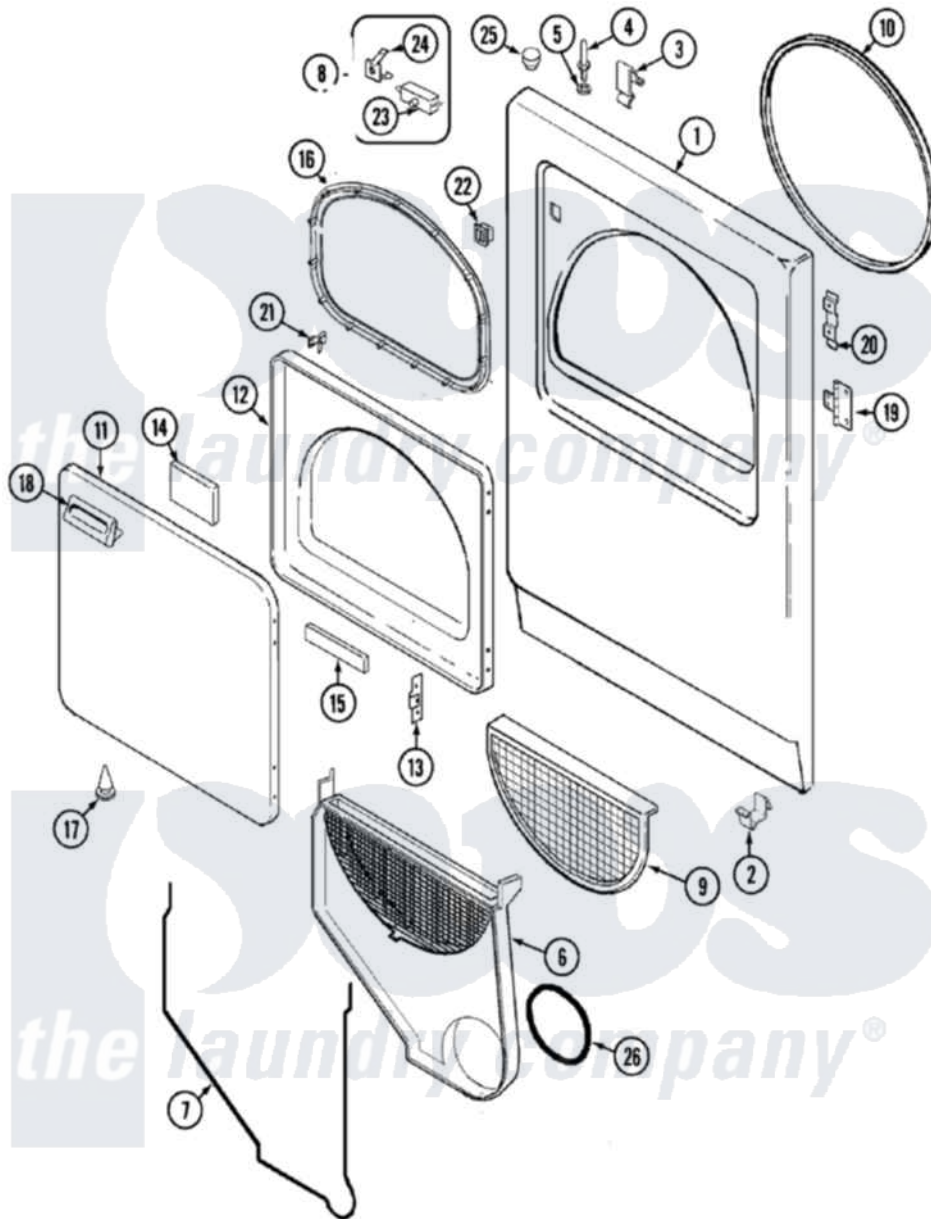

# Amana DLE231RAW 03 - DOOR

Amana [Residential Amana DLE231RAW Dryer Parts](#) Parts Diagram 03 - DOOR  
 Click on the part number to view part

Item	Original Part Number	Replaced By	Status	Part Description
1	53-0726	<a href="#">31001771</a>		Panel, Front
2	<a href="#">53-0120</a>			Clip, Front Panel
3	<a href="#">25-7220</a>			Clip, Cabinet Top
4	<a href="#">53-0643</a>			Pin, Locator
5	25-0224	<a href="#">3400029</a>		Nut, Adapter Plate
6	<a href="#">12001324</a>			Duct Kit, Collector
"	25-7810	<a href="#">415013-35</a>		Screw
7	<a href="#">53-0204</a>			Seal
8	<a href="#">LA-1005</a>			Switch Kit
9	<a href="#">53-0918</a>			Filter, Lint
10	53-0281	<a href="#">31001747</a>		Seal Assembly
11	<a href="#">53-0154</a>			Panel, Outer Door
"	25-7770	<a href="#">3196169</a>		Screw, Element
12	53-0912		Not Available	PANEL, INNER DOOR (WHT)
13	<a href="#">53-0119</a>			Clip, Hinge
14	<a href="#">53-1490</a>			Door Pad

15	<a href="#">53-1491</a>		Door Pad
16	53-0648	<a href="#">31001529</a>	Seal, Door
17	<a href="#">25-7889</a>		Plug Button
18	<a href="#">53-0927</a>		Handle, Door
"	25-7810	<a href="#">415013-35</a>	Screw
19	<a href="#">53-1492</a>		Hinge, Dryer Door
"	<a href="#">25-7809</a>		Screw, No.6-20 1/2 Flthd Torx
20	53-0121	Not Available	TWIN NUT
21	<a href="#">LA-1003</a>		Door Catch Kit
"	53-2364	<a href="#">LA-1003</a>	Door Catch Kit
22	53-0187	<a href="#">LA-1003</a>	Door Catch Kit
23	<a href="#">53-0148</a>		Switch, Door
24	<a href="#">31001319</a>		Clip, Switch
25	<a href="#">33-2653</a>		Bumper, Cabinet
26	53-0203	<a href="#">12001324</a>	Duct Kit, Collector