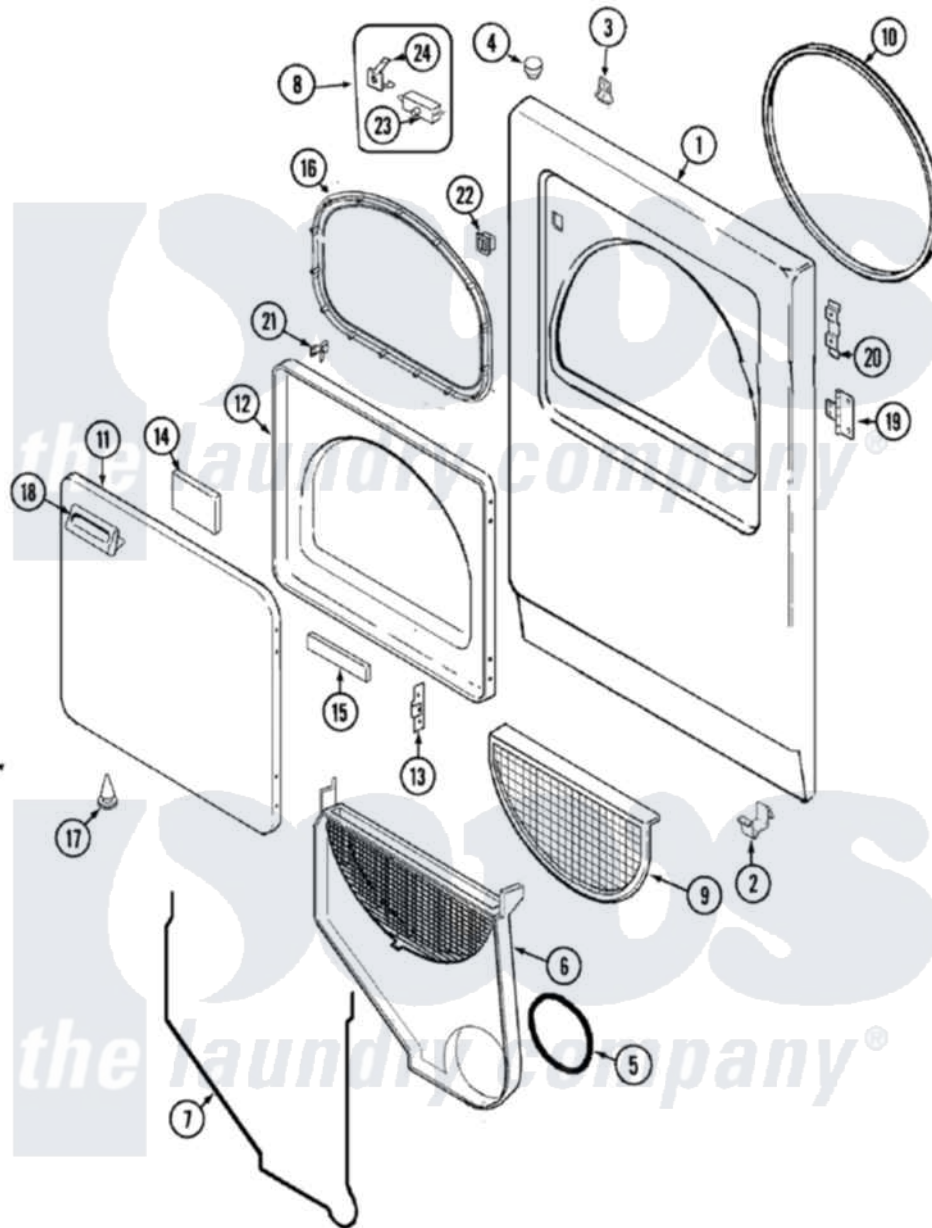

Amana DLE231RAW 04 - DOOR (SERIES 11)

Amana [Residential Amana DLE231RAW Dryer Parts](#) Parts Diagram 04 - DOOR (SERIES 11)
 Click on the part number to view part

Item	Original Part Number	Replaced By	Status	Part Description
1	53-0726	31001771		Panel, Front
2	53-0120			Clip, Front Panel
3	31001526			Lock, Top
4	33-2653			Bumper, Cabinet
5	53-0203	12001324		Duct Kit, Collector
6	25-7810	415013-35		Screw
"	12001324			Duct Kit, Collector
7	53-0204			Seal
8	LA-1005			Switch Kit
9	53-0918			Filter, Lint
10	53-0281	31001747		Seal Assembly
11	25-7770	3196169		Screw, Element
"	53-0154			Panel, Outer Door
12	53-0912		Not Available	PANEL, INNER DOOR (WHT)
13	53-0119			Clip, Hinge
14	53-1490			Door Pad

15	53-1491		Door Pad
16	53-0648	31001529	Seal, Door
17	25-7889		Plug Button
18	25-7810	415013-35	Screw
"	53-0927		Handle, Door
19	25-7809		Screw, No.6-20 1/2 Flthd Torx
"	53-1492		Hinge, Dryer Door
20	53-0121	Not Available	TWIN NUT
21	53-2364	LA-1003	Door Catch Kit
22	53-0187	LA-1003	Door Catch Kit
23	53-0147	53-0148	Switch, Door
24	63-5990	31001319	Clip, Switch