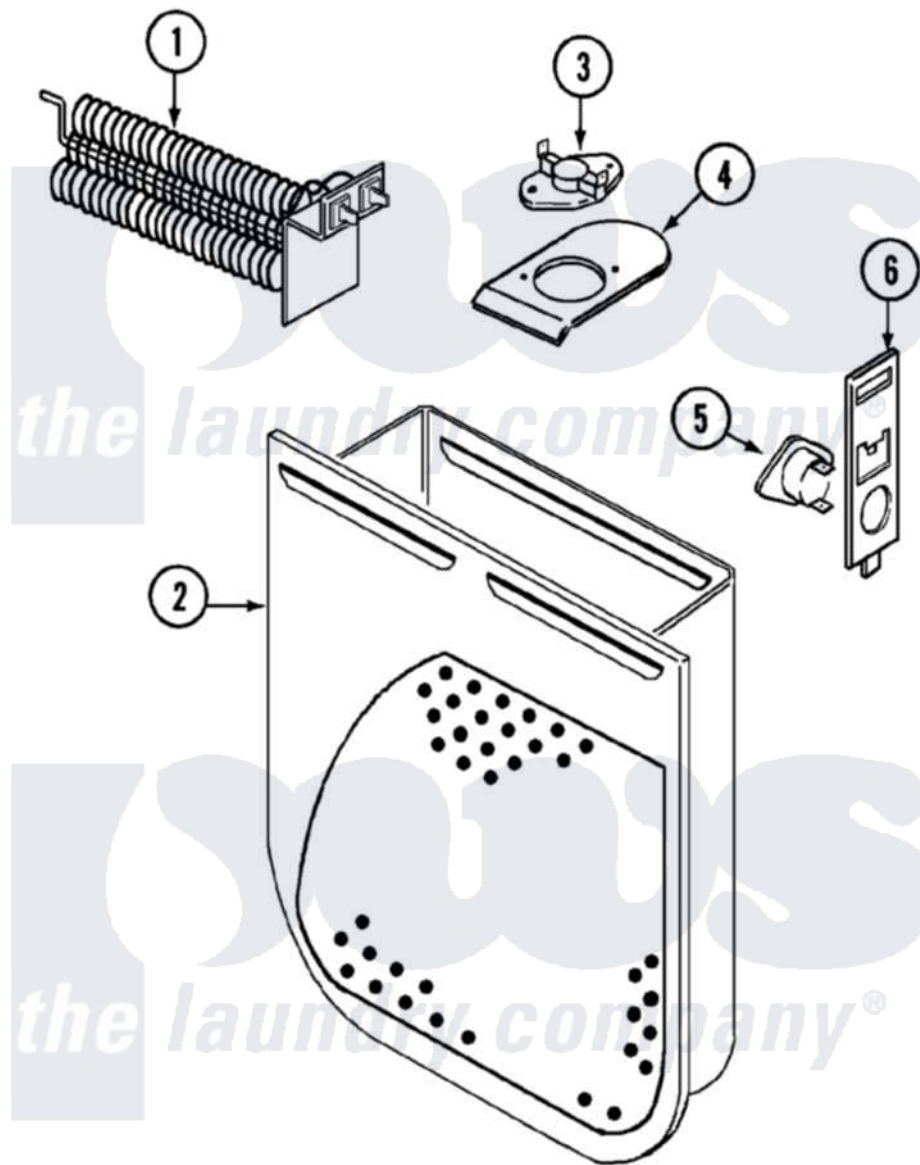

Amana DLE231RAW 05 - HEATER

Amana [Residential Amana DLE231RAW Dryer Parts](#) Parts Diagram 05 - HEATER
 Click on the part number to view part

Item	Original Part Number	Replaced By	Status	Part Description
1	31001499	LA-1044		Element
"	25-7863			Screw
2	53-1232			Heater Housing Assembly
3	53-0771			Thermostat, Hi-Limit
"	212951			Screw, No.6-32 X 1/4 Inch
4	Y700502	W10116760		Screw
"	53-0285			Bracket, Thermostat
5	LA-1053			Fuse Kit, Thermal
6	53-1181			Bracket, Thermal Fuse