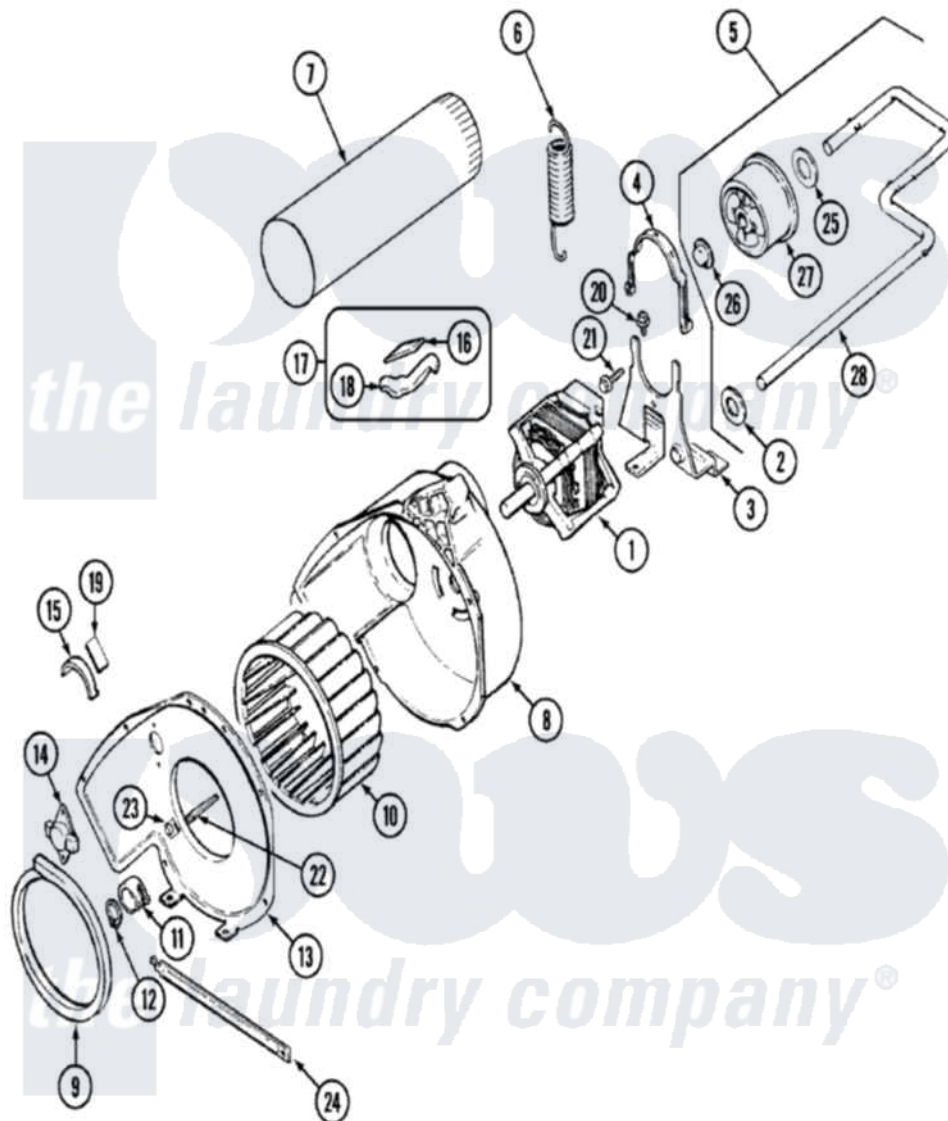

Amana DLE231RAW 06 - MOTOR & DRIVE

Amana [Residential Amana DLE231RAW Dryer Parts](#) Parts Diagram 06 - MOTOR & DRIVE
 Click on the part number to view part

Item	Original Part Number	Replaced By	Status	Part Description
1	31001535			Pulley, Motor
"	31001512	W10410996		Motor-Drive
2	25-7815			Washer
3	53-1932	31001570		Bracket, Motor
4	53-0214	660658		Clamp, Motor Mounting 343481 685441
5	53-2287			Idler Assembly
6	31001465			Spring, Idler
7	25-2134	W10116760		Screw
"	53-0134			Duct, Exhaust
8	53-1801			Housing, Blower
9	53-0203	12001324		Duct Kit, Collector
10	31001317			Wheel, Blower
11	25-7823	312967		Clamp, Blower Housing
12	25-7855			Ring, Retaining
13	Y314110	33002917		Screw, No.10-16
"	53-1934			Cover, Blower Housing

14	25-2134	W10116760	Screw
"	31001192		Thermostat, Control
15	31001470		Glide, Tumbler
16	31001356		Pad, Glide
17	LA-1006		Glide Kit, Tumbler
18	31001469		Glide, Tumbler
19	31001356		Pad, Glide
20	25-7963	31001571	Screw, 10-24 x 0700 Hxwshrd Ty
21	25-7733	681414	Screw, 10AB X 1/2
22	53-1026		Guide, Vane Inlet
23	25-3457		Screw, Sems
24	53-1625		Brace, Tumbler Support
25	25-7815		Washer
26	25-7957		Pushnut
27	31001344		Pulley, Idler
28	53-2250	53-2287	Idler Assembly