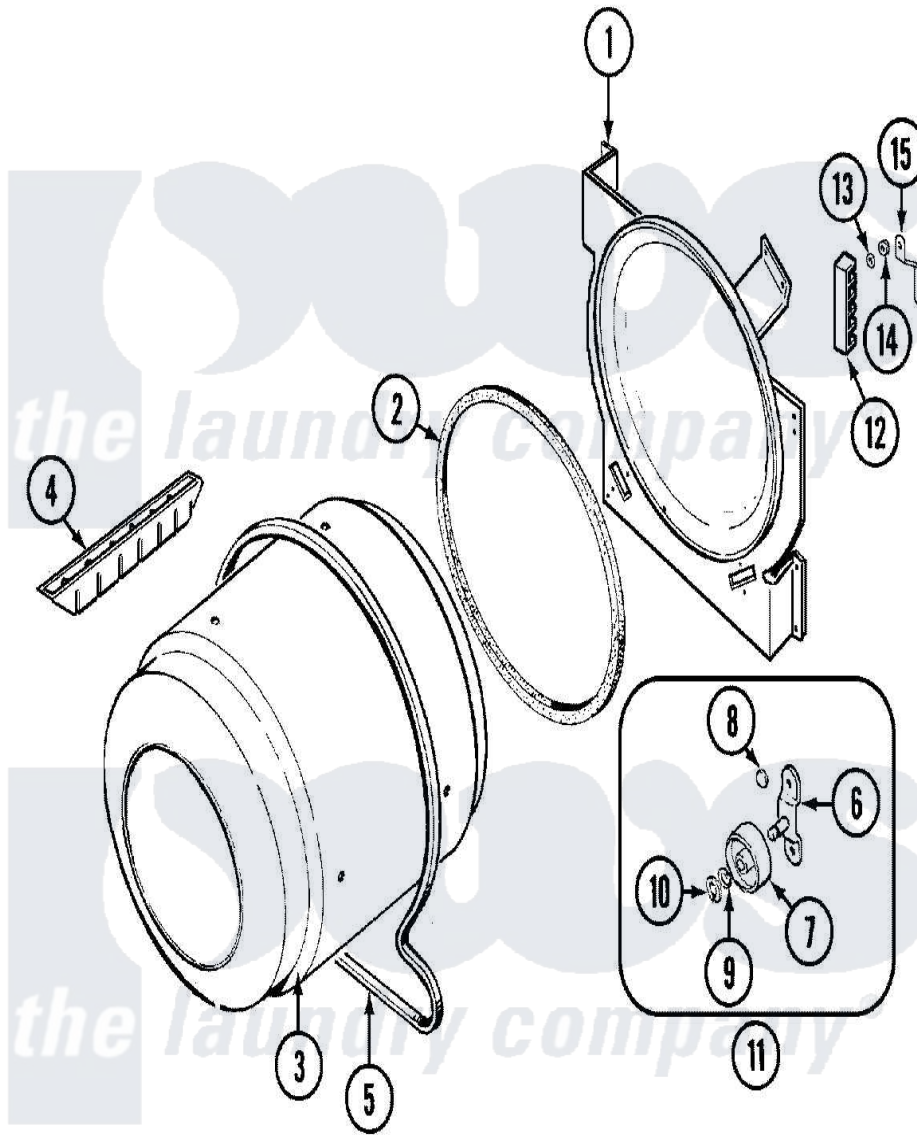

Amana DLE231RAW 07 - TUMBLER

Amana [Residential Amana DLE231RAW Dryer Parts](#) Parts Diagram 07 - TUMBLER
 Click on the part number to view part

Item	Original Part Number	Replaced By	Status	Part Description
1	25-7733	681414		Screw, 10AB X 1/2
"	LA-1054			Dryer Bulkhead Kit
2	53-0281	31001747		Seal Assembly
3	53-1250			Cylinder
4	25-7759	3196164		Screw
"	Y02100002		Not Available	BAFFLE (WHT)
5	31531589	341241		Belt
6	25-7101	3351614		Screw, Gearcase Cover Mounting
"	53-0197			Support Assembly-Cylinder Rear
7	31001096			Roller
8	25-7813			Spacer
9	25-7814			Washer
10	25-7854			Ring, Retaining
11	LA-1008			Rr Roller Kit
12	53-1518			Block, Terminal

"	25-7952	3400074	Screw
13	25-3122		Washer, Flat
14	25-7808	21001837	Nut, Lock W/Nylon Insert
"	25-0027	112432	Nut
15	53-0965		Not Available STRAP, GROUND