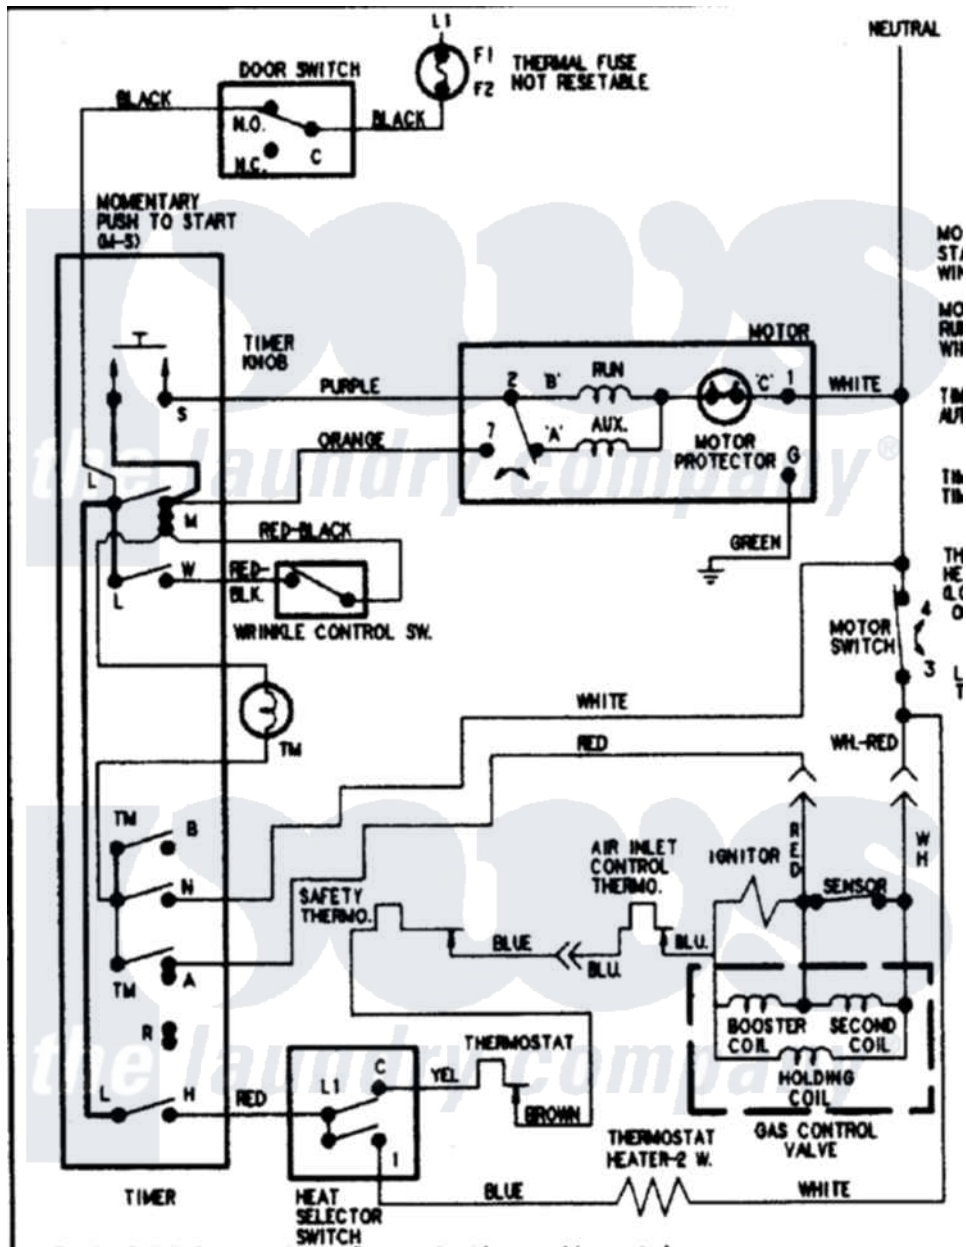

Amana DLE231RAW 08 - WIRING INFORMATION

Amana Residential Amana DLE231RAW Dryer Parts Parts Diagram 08 - WIRING INFORMATION
 Click on the part number to view part

Item	Original Part Number	Replaced By	Status	Part Description
NI	15002949		Not Available	WIRING INFORMATION