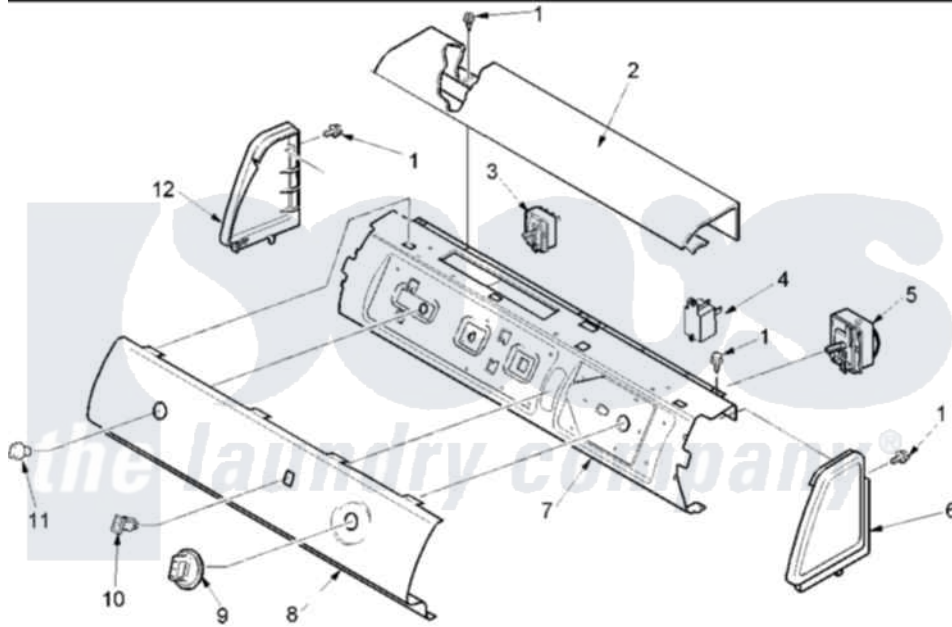

# Amana DLE330RAW (BOM: PDLE330RAW) 02 - CONTROL PANEL

Amana [Residential Amana DLE330RAW \(BOM: PDLE330RAW\) Dryer Parts](#) Parts Diagram 02 - CONTROL PANEL

[Click on the part number to view part](#)

Item	Original Part Number	Replaced By	Status	Part Description
2	<a href="#">503674W</a>			Cover, Top
3	<a href="#">40084101</a>			Switch, Fab Sel-3 Position
4	<a href="#">40119401</a>			Signal, Non-Adjustable
5	40112601	<a href="#">R0000409</a>		Timer
6	40012701W		Not Available	ENDCAP (RT-WHT)
7	<a href="#">40039610</a>			Panel, Support
8	<a href="#">40118901W</a>			Panel, Graphic
9	40013601W	<a href="#">37001064</a>		Knob- Time
10	<a href="#">38424W</a>			Switch, Rocker
11	40013402W	<a href="#">37001065</a>		Knob- Sele
12	<a href="#">40012702W</a>			Endcap