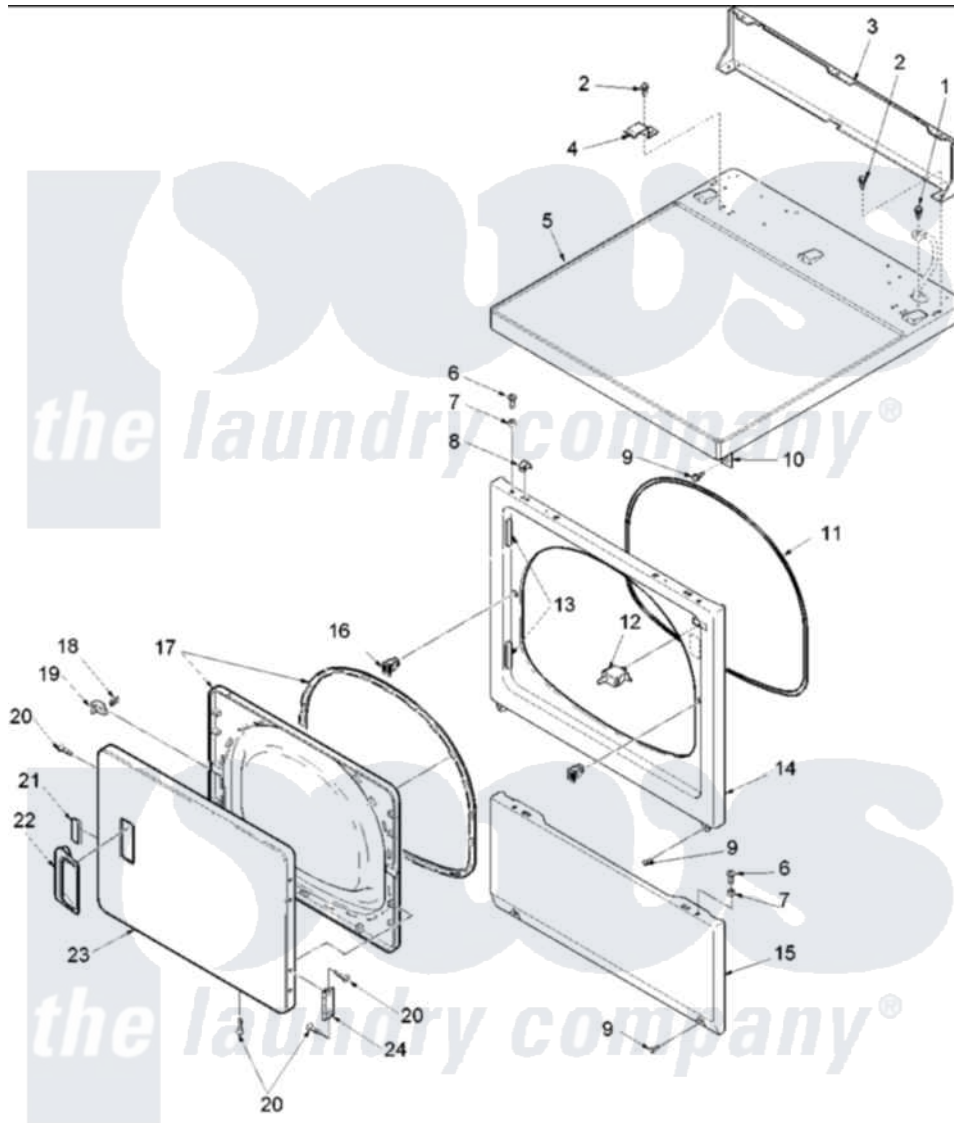

Amana DLE330RAW (BOM: PDLE330RAW) 03 - DOOR AND FRONT, ACCESS, AND TOP PANEL

Amana [Residential Amana DLE330RAW \(BOM: PDLE330RAW\) Dryer Parts](#) Parts Diagram 03 - DOOR AND FRONT, ACCESS, AND TOP PANEL
 Click on the part number to view part

Item	Original Part Number	Replaced By	Status	Part Description
3	500343		Not Available	PANEL,BACK(HOME HOOD)
4	Y503876			Clip, Hold Down
5	40114301W	37001027		Panel, Top
6	32671	Y014874		Screw, Idler Arm And Sleeve
7	505187			Locator, Panel
8	56080	22001650		Fastener, Spring
10	500084	40130801		Bracket, Top Mount
11	504005	511056		Seal Front Panel
12	Y504570	W10169313		Switch-Dor
13	503126			Plug, Hinge Hole
14	503656W	503656WP		Panel, Front
15	40045301W	40045301WP		Panel, Access
16	54660	LA-1003		Door Catch Kit
17	503643W	37001028		Seal And Liner, Assembly
18	500039	510181		Strike Doormetal

19	500223	40116201	Bracket, Door Strike
20	500226		Screw, 8b-16 x 5/8 Tap
21	505328		Wedge, Door Handle
22	503646W	R9800012	Pull, Door
23	503654W	12002136	Door Handle
24	Y503676		Hinge, Door And Top